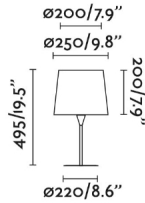

General characteristics

Fixation	Table
voltage	120V
Hertz	60Hz
Cable length	0.02 ft
Switch type	On/Off
Max. Power	15W

Material

Body/Structure	Steel
Screen	Textile

Finish

Body/Structure	Matt White
Screen	Green
Location	Dry locations only
US Certification	Portátiles ETLus