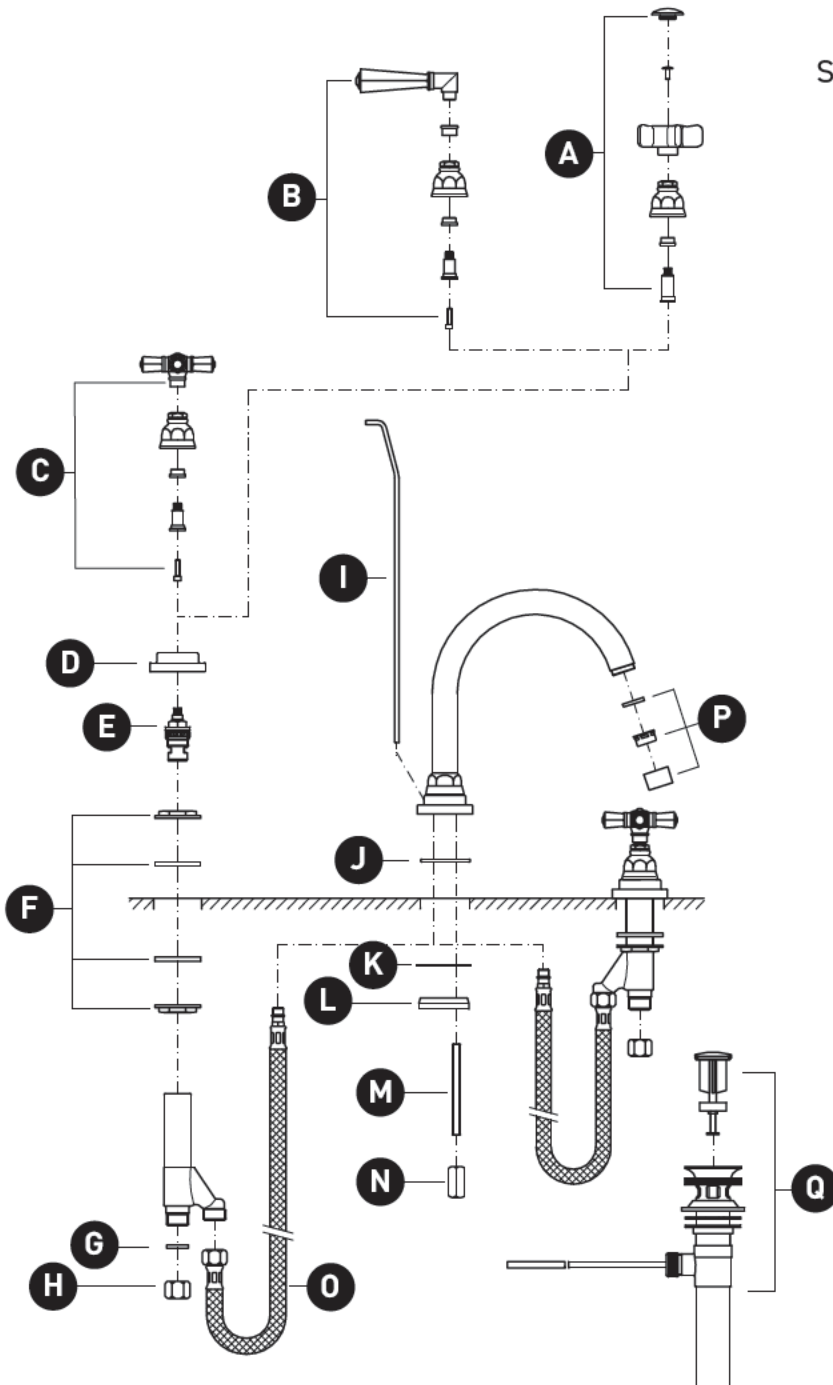

ORDER BY PART NUMBER

## ILLUSTRATED PARTS

### A2328

San Giovanni™ Widespread Lavatory Faucet

ID	Kit Number	Finish
A	C7618IN*	See below
B	C7605IN*	See below
C	C7645IN*	See below
D	C7238*	See below
E	C7075-2 (H)	N/A
	C7075-1 (C)	N/A
F	NZSDVLVKIT	N/A
G	C7573	N/A
H	C7061	N/A
I	C7334*	See below
J	C7586.78	N/A
K	C7585.10	N/A
L	C7282PF	N/A
M	C7555	N/A
N	C7260.7	N/A
O	C7089SP	N/A
P	C2208/3*	See below
Q	C7324M	N/A