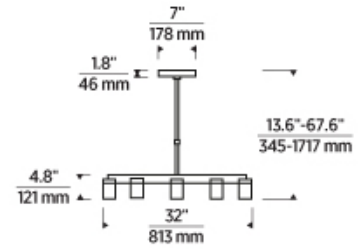

## ORDERING INFORMATION

700ESF	LENGTH (A)	FINISH	LAMP
	32 32"	NB NATURAL BRASS	-LED927 INTEGRATED LED 90 CRI 2700K 120V
		B NIGHTSHADE BLACK	-LED927-277 INTEGRATED LED 90 CRI 2700K 277V

700ESF \_\_\_\_\_

## SPECIFICATIONS

PRIMARY MATERIAL	Aluminum or Brass
SHADE MATERIAL	Crystal
NET WEIGHT	42 lbs
HEIGHT	5in
WIDTH	32in
LENGTH	32in
UP LIGHT / DOWN LIGHT / BOTH?	
WET LISTED	
DAMP LISTED	Yes
DRY LISTED	
MIN. HANGING HEIGHT	12.8in
MAX HANGING HEIGHT	66.8in
TOTAL CORD LENGTH	
TOTAL STEM LENGTH	Up to 60in
STEM QTY	6
SLOPED CEILING ADAPTABLE?	No
GENERAL LISTING	ETL Listed
INCLUDES	