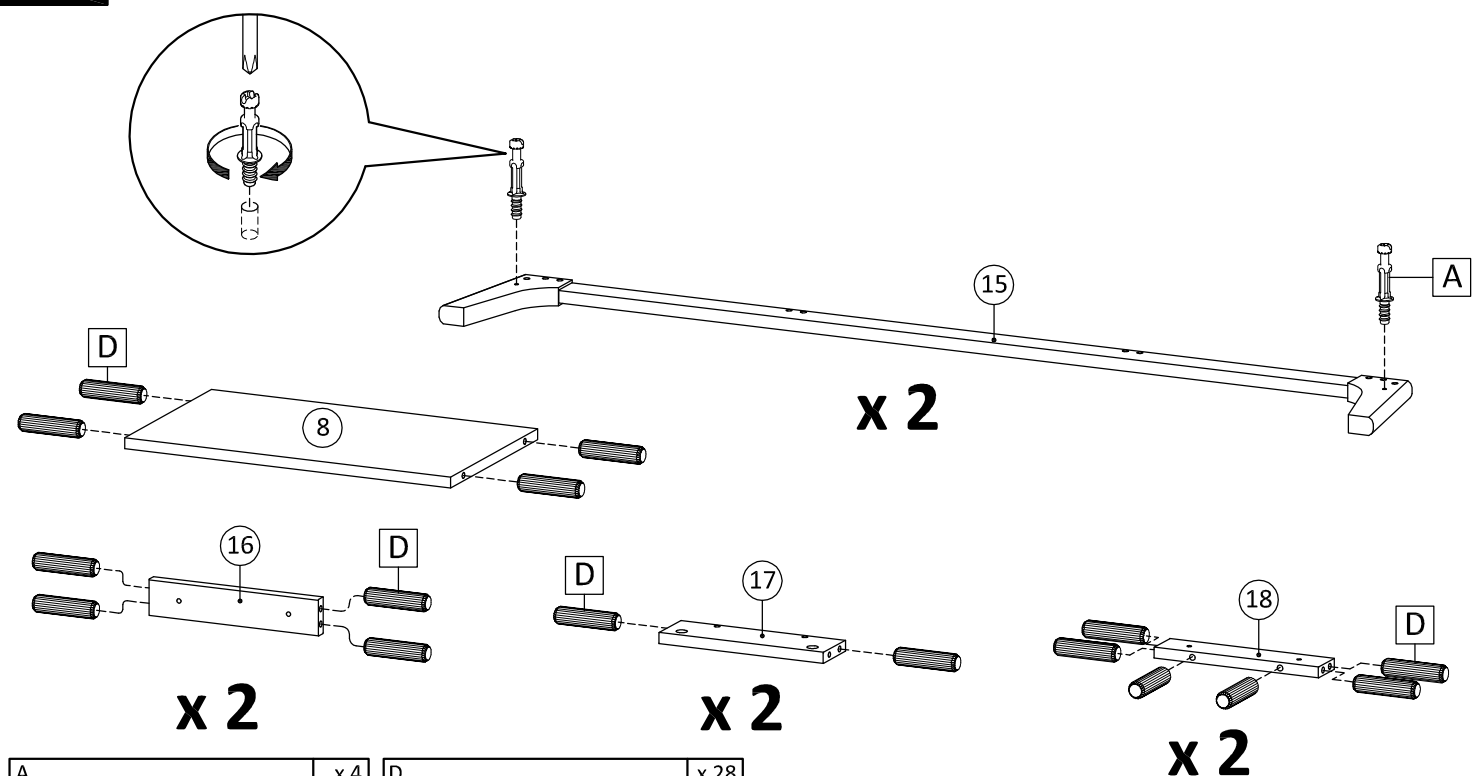

D	x 16	F	x 1	G	x 4

3