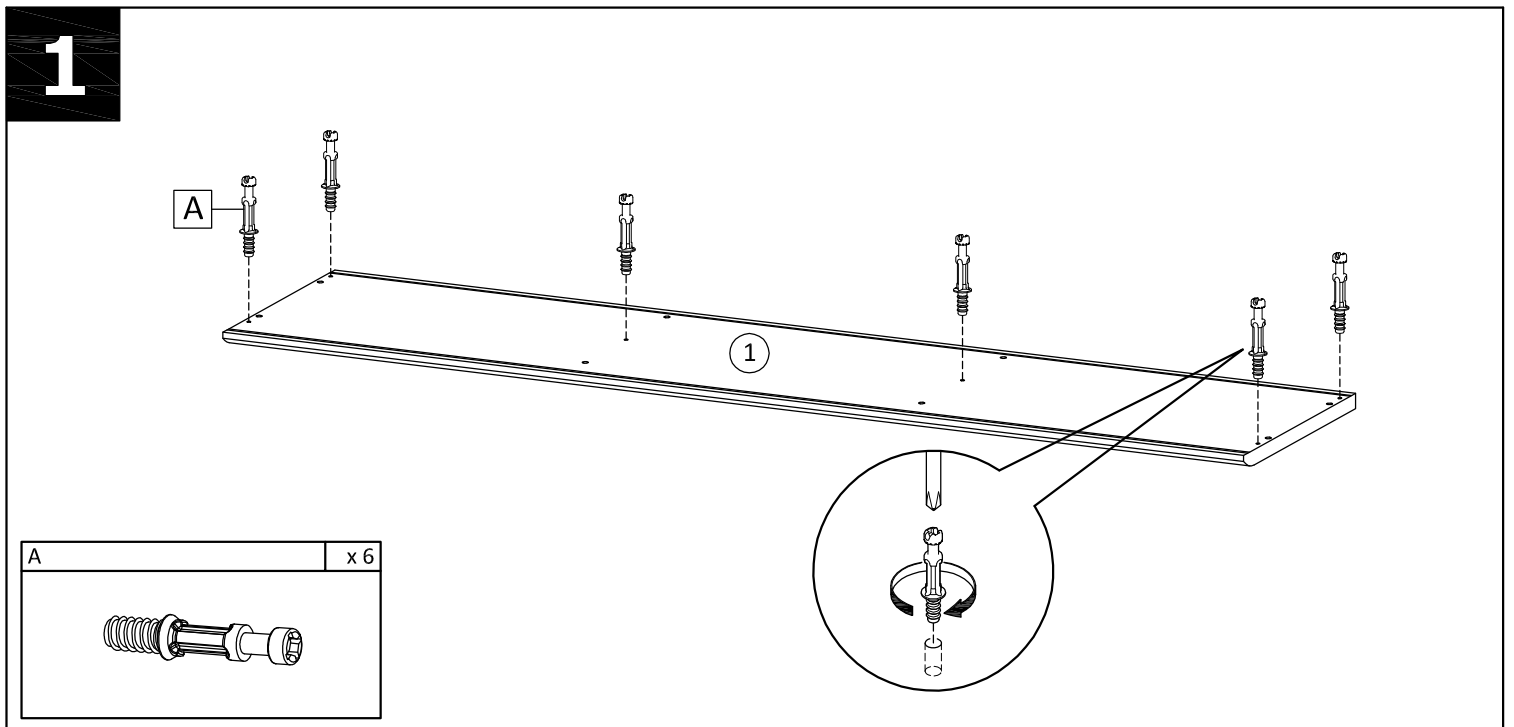

Hardware

A x 12	B x 10	C x 2	D x 56
E x 2	F x 1	G x 4	H x 4
I x 4	J x 6	K x 1	L x 8
M x 8	N x 10	O x 10	P x 4
Q x 4	R x 4	S x 3	T x 4
U x 2			

SET-UP TIME : 60 MINUTES	NUMBER OF PERSONS : 02	TOOLS :