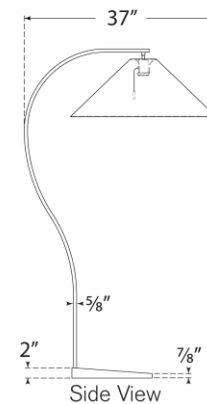

TEAR SHEET

Agathe 64" Bentwood Floor Lamp

Item # ARN 1200TK-NAB

Designer: AERIN

Height: 63.5"

Width: 28"

Extension: 37"

Base: 15.5" Round

Finishes: TK

Shade Treatments: L, NAB

Shade Details: 5" x 28" x 16"

Socket: E26 w/ Pull Chain

Wattage: 15 LED A19

Weight: 21 Pounds

Note: UL Only

Top View

Side View

Front View