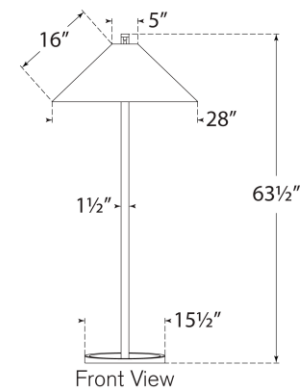

TEAR SHEET

Agathe 64" Bentwood Floor Lamp

Item # ARN 1200TK-NAB

Designer: AERIN

Height: 63.5"

Width: 28"

Extension: 37"

Base: 15.5" Round

Finishes: TK

Shade Treatments: L, NAB

Shade Details: 5" x 28" x 16"

Socket: E26 w/ Pull Chain

Wattage: 15 LED A19

Weight: 21 Pounds

Note: UL Only

Top View

Side View

Front View