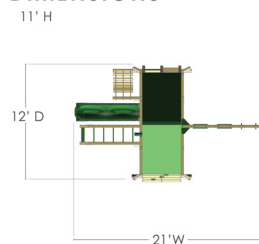

## PLAYSET FEATURES

- Alpine Wave Slide™
- Monkey Bars with Heavy-Duty Metal Rungs
- Rock Wall with Climbing Rope
- Safe Entry Ladder and Metal Rung Ladder Combo
- Deluxe Rope Ladder
- Belt Swings - 2
- Trapeze Swing
- 360° Turbo Tire Swing™ with Swivel
- Steering Wheel
- Play Telescope
- Tic-Tac-Toe Panel
- Oversized Deluxe Green Vinyl Canopy covering Platform
- 4x4 Natural Cedar Wood Framing
- 4x6 3-Position Swing Beam
- Metal Access Handles
- Flag Kit
- Available in Cedar with a Beautiful Redwood Finish

## DIMENSIONS

### DIMENSIONS

**ASSEMBLED:** DIMS: 21'W x 12'D x 11'H  
 DECK DIMS: 4' x 6'                      HEIGHT: 5'  
 SWING SET WEIGHT: 733 LBS.

**PACKAGED:**  
 PALLET DIMS: 120"W x 47"D x 36"H  
 PALLET WEIGHT: 848 LBS.  
 # OF BOXES: 7