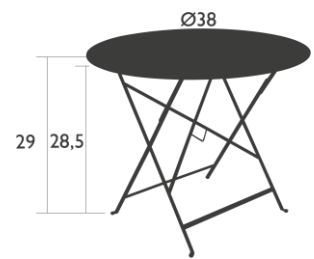

BISTRO

TABLE Ø 38 IN.

ITEM 0235

TESTING STANDARDS - Upon request

WARRANTY

	IN ALUMINUM	IN STEEL
STRUCTURAL	3 YEARS	2 YEARS
FINISH	2 YEARS	1 YEAR

TECHNICAL FEATURE - STRUCTURE

- Steel sheet table top
- Steel base
- One-piece pads

26 lb

FURTHER INFORMATION