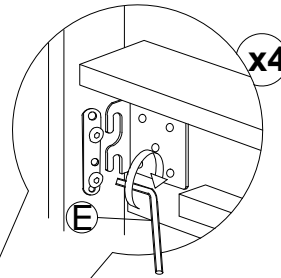

STEP 2 / ETAPE 2