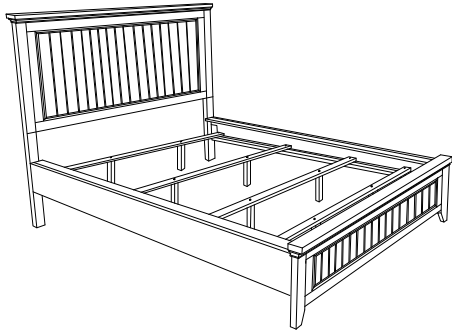

## INSTRUCTIONS D'ASSEMBLAGE

CK BED / TRES GRAND LIT CALIFORNIEN  
KING HEADBOARD, FOOTBOARD, SLATS & SUPPORT LEGS  
CK SIDE RAILS

Thank you for purchasing this product. Please take time to read and follow the instruction below. Check that you have all parts and hardware before assembly. Parts apparently missing are often found in the packing materials. If you do not have all the parts listed, have your dealer contact us and they will be sent to you immediately.