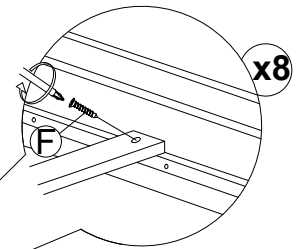

STEP 5 / ETAPE 5