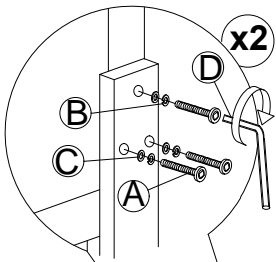

ASSEMBLY INSTRUCTION INSTRUCTIONS D'ASSEMBLAGE

CK BED / TRES GRAND LIT CALIFORNIEN
KING HEADBOARD, FOOTBOARD, SLATS & SUPPORT LEGS
CK SIDE RAILS

STEP 1 / ETAPE 1