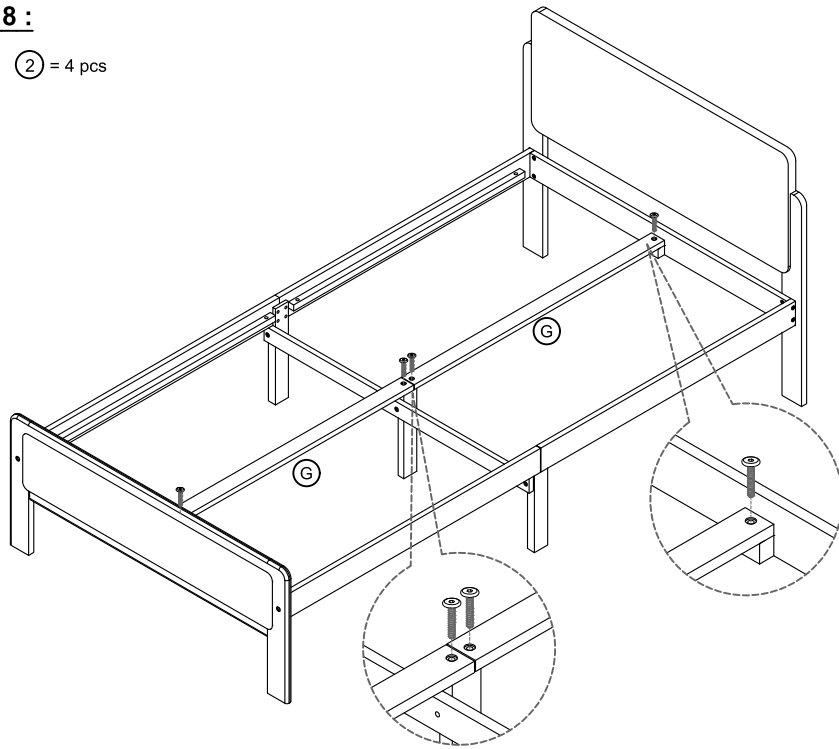

Instruction Manual

Twin Bed Frame

Thank you for your order.
We hope you enjoy your purchase.

Twin Bed Frame

HARDWARE PARTS:

①  1/4 * 20 : 22 PCS

②  1/4 * 25 : 27 PCS

③  1 PC

PART LIST :

STEP 1 :

① = 6 pcs

STEP 2 :

② = 4 pcs

STEP 3 :

② = 6 pcs

STEP 4 :

② = 4 pcs

STEP 5 :

② = 6 pcs

STEP 6 :

① = 8 pcs

STEP 7 :

② = 3 pcs

STEP 8 :

② = 4 pcs

STEP 9 :

① = 8 pcs