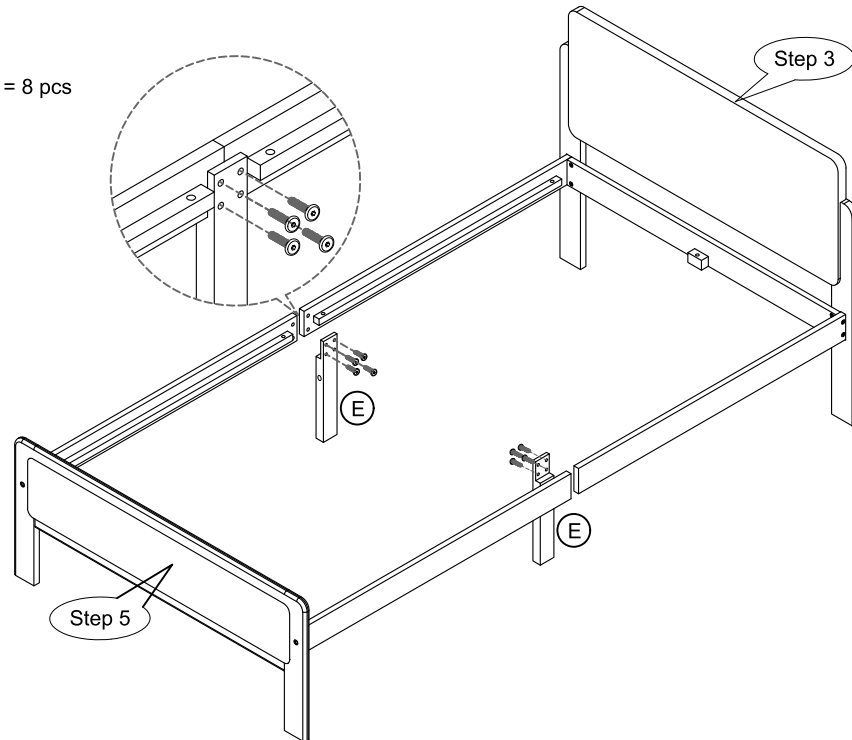

Instruction Manual

Twin Bed Frame

Thank you for your order.
We hope you enjoy your purchase.

Twin Bed Frame

HARDWARE PARTS:

①  1/4 * 20 : 22 PCS

②  1/4 * 25 : 27 PCS

③  1 PC

PART LIST :

STEP 1 :

① = 6 pcs

STEP 2 :

② = 4 pcs

STEP 3 :

② = 6 pcs

STEP 4 :

② = 4 pcs

STEP 5 :

② = 6 pcs

STEP 6 :

① = 8 pcs

STEP 7 :

② = 3 pcs

STEP 8 :