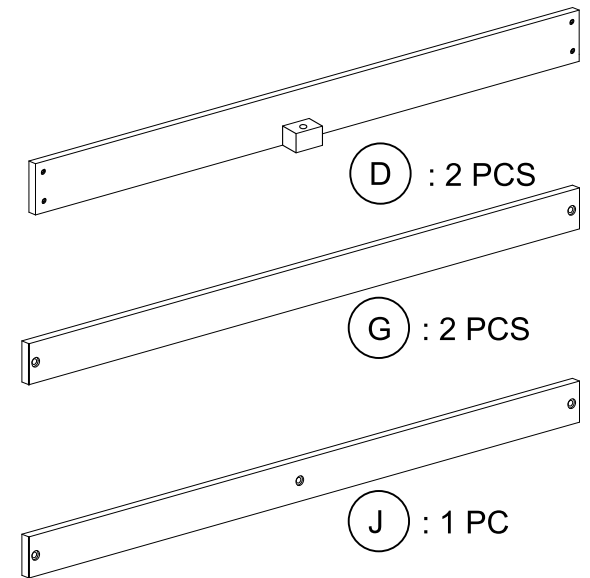

Instruction Manual

Twin Bed Frame

Thank you for your order.
We hope you enjoy your purchase.

Twin Bed Frame

HARDWARE PARTS:

①  1/4 * 20 : 22 PCS

②  1/4 * 25 : 27 PCS

③  1 PC

PART LIST :

STEP 1 :

① = 6 pcs

STEP 2 :

② = 4 pcs

STEP 3 :

② = 6 pcs

STEP 4 :

② = 4 pcs

STEP 5 :

② = 6 pcs

STEP 6 :

① = 8 pcs

STEP 7 :

② = 3 pcs

STEP 8 :

② = 4 pcs

STEP 9 :

① = 8 pcs