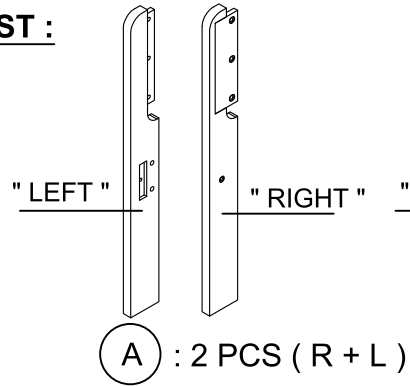

Instruction Manual

Twin Bed Frame

Thank you for your order.
We hope you enjoy your purchase.

Twin Bed Frame

HARDWARE PARTS:

①  1/4 * 20 : 22 PCS

②  1/4 * 25 : 27 PCS

③  1 PC

PART LIST :

STEP 1 :

① = 6 pcs

STEP 2 :

② = 4 pcs

STEP 3 :

② = 6 pcs

STEP 4 :

② = 4 pcs

STEP 5 :

② = 6 pcs

STEP 6 :

① = 8 pcs

STEP 7 :

② = 3 pcs

STEP 8 :

② = 4 pcs

STEP 9 :

① = 8 pcs