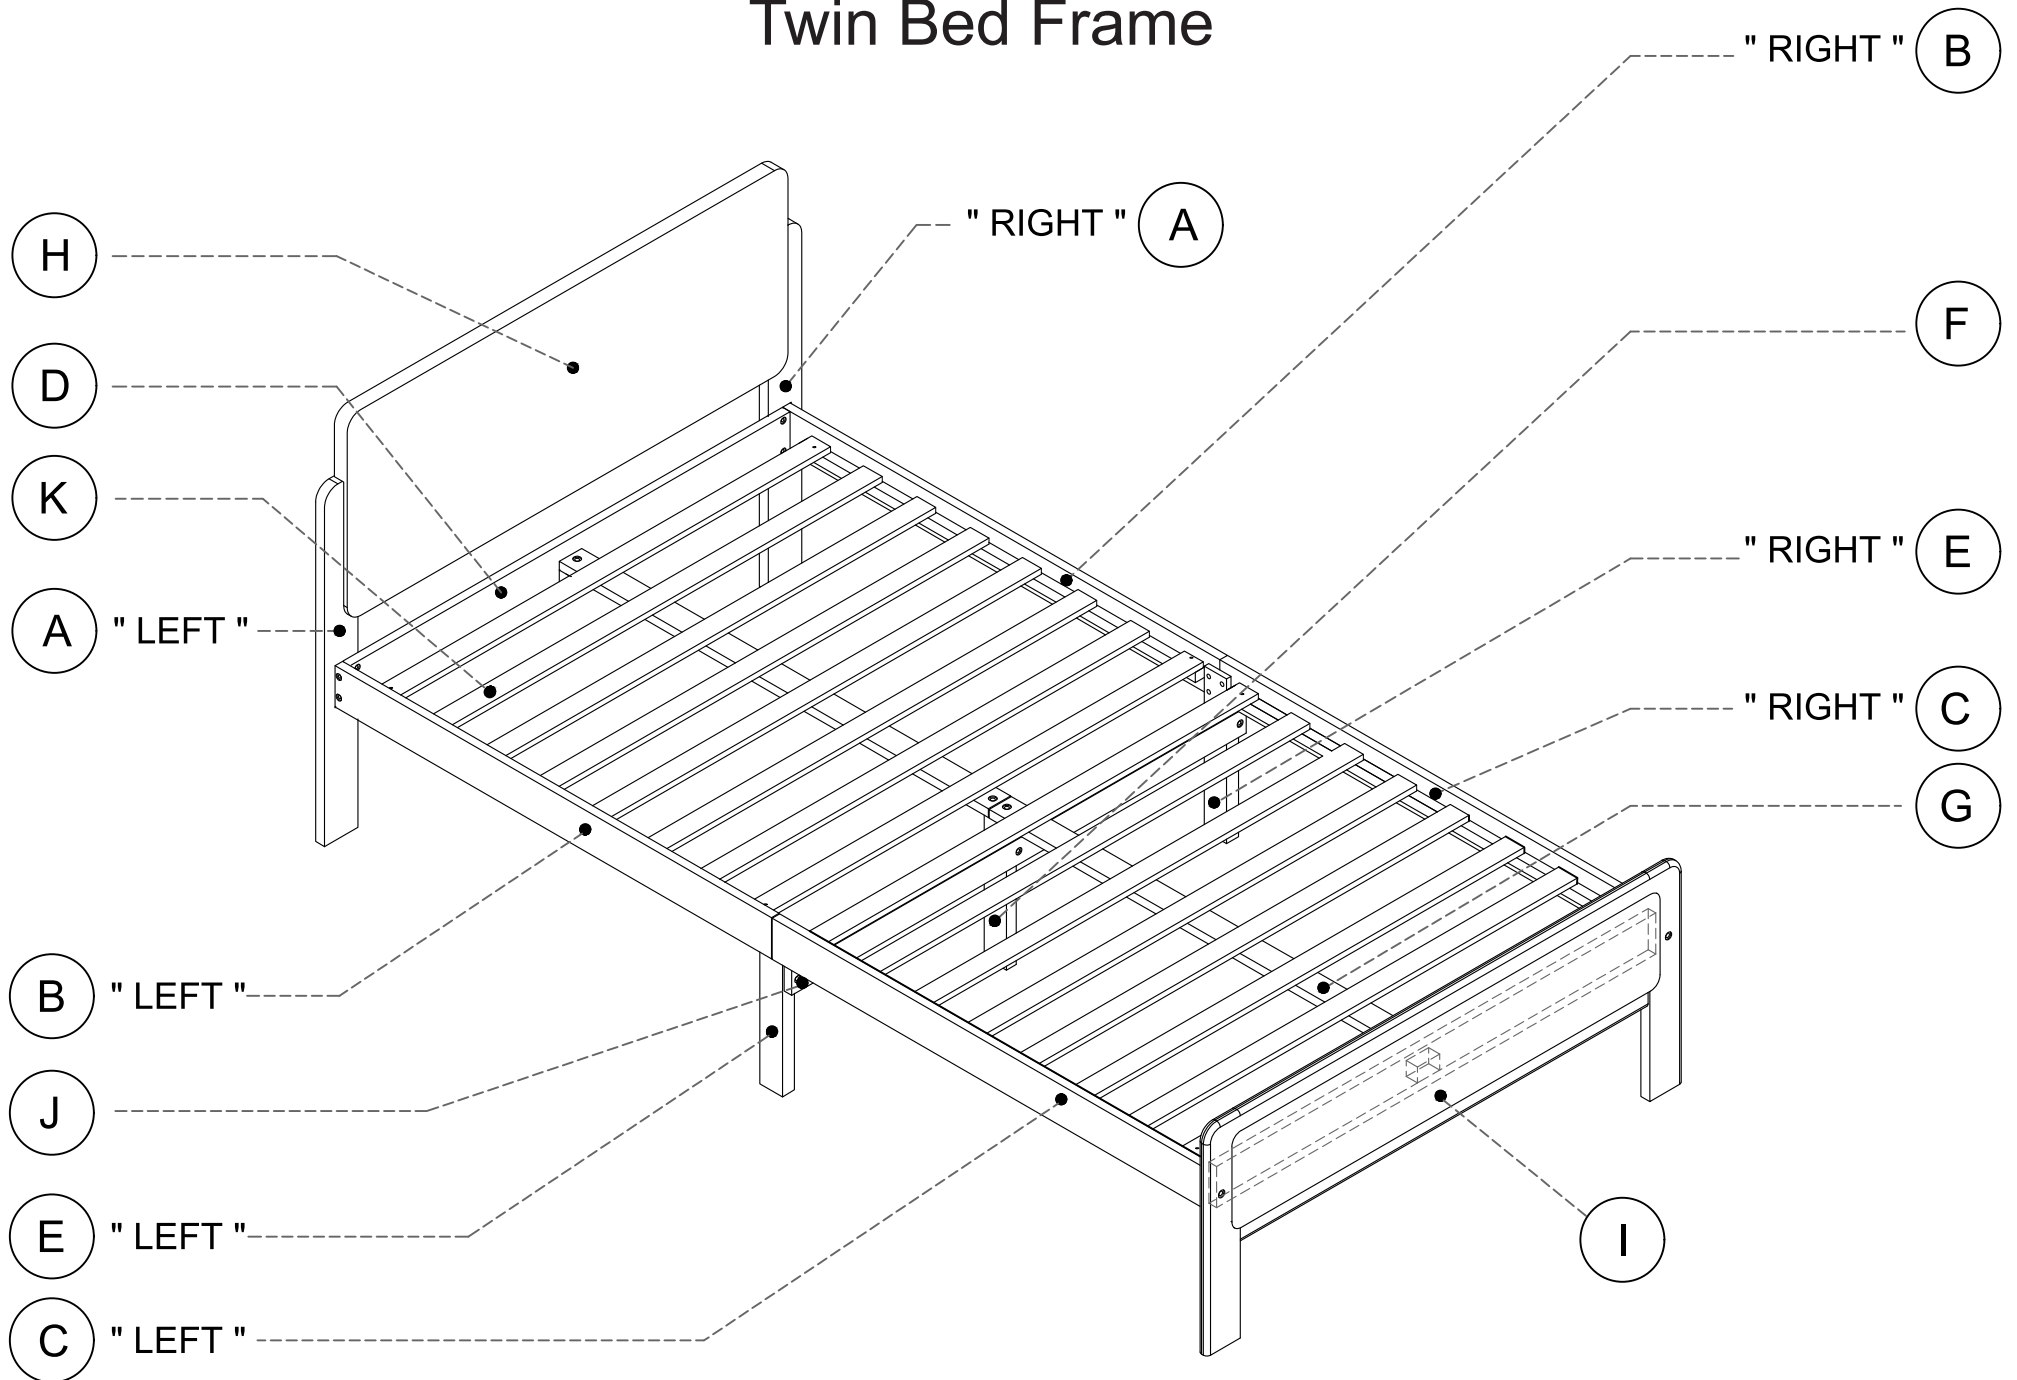

Instruction Manual

Twin Bed Frame

Thank you for your order.
We hope you enjoy your purchase.

Twin Bed Frame

HARDWARE PARTS:

①  1/4 * 20 : 22 PCS

②  1/4 * 25 : 27 PCS

③  1 PC

PART LIST :

STEP 1 :

① = 6 pcs

STEP 2 :

② = 4 pcs

STEP 3 :

② = 6 pcs

STEP 4 :

② = 4 pcs

STEP 5 :

② = 6 pcs

STEP 6 :

① = 8 pcs

STEP 7 :

② = 3 pcs

STEP 8 :

② = 4 pcs

STEP 9 :

① = 8 pcs