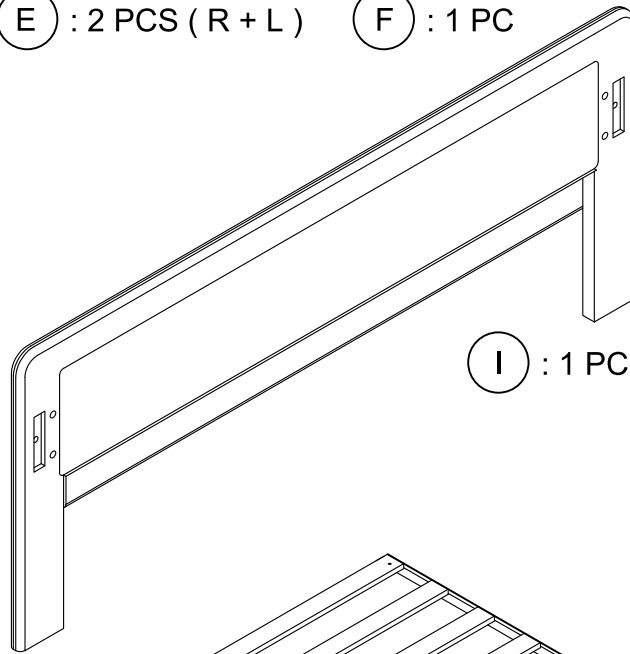

Instruction Manual

Twin Bed Frame

Thank you for your order.
We hope you enjoy your purchase.

Twin Bed Frame

HARDWARE PARTS:

①  1/4 * 20 : 22 PCS

②  1/4 * 25 : 27 PCS

③  1 PC

PART LIST :

STEP 1 :

① = 6 pcs

STEP 2 :

② = 4 pcs

STEP 3 :

② = 6 pcs

STEP 4 :

② = 4 pcs

STEP 5 :

② = 6 pcs

STEP 6 :

① = 8 pcs

STEP 7 :

② = 3 pcs

STEP 8 :

② = 4 pcs

STEP 9 :

① = 8 pcs