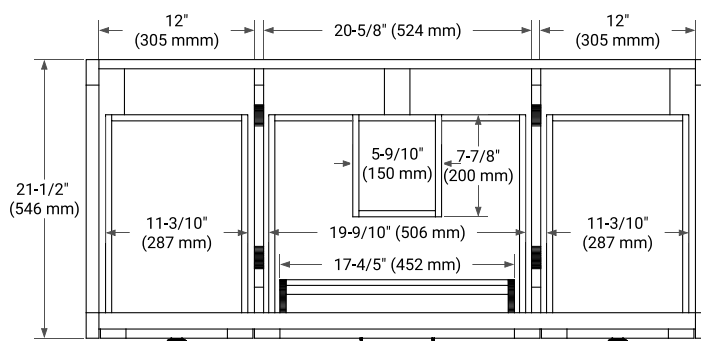

**BASE CABINET DIMENSIONS**

48" W x 21.5" D x 34.5" H

**FEATURES**

- Solid wood frame and Plywood
- Soft-close system
- Dovetail construction
- Ample storage

**HARDWARE FINISHES**

Brushed Nickel    Matte Black

# 48" SINGLE OVAL SINK COUNTERTOP WITH 1.5 IN. THICKNESS

## OVERALL DIMENSIONS

48.25" W x 22" D x 1.5" H