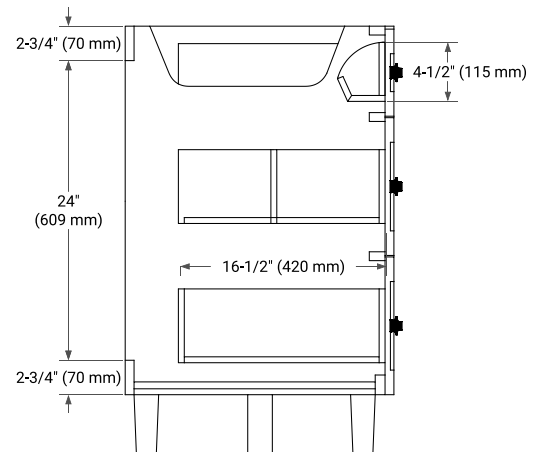

**BASE CABINET DIMENSIONS**

48" W x 21.5" D x 34.5" H

**FEATURES**

- Solid wood frame and Plywood
- Soft-close system
- Dovetail construction
- Ample storage

**HARDWARE FINISHES**

Brushed Nickel    Matte Black

# 48" SINGLE OVAL SINK COUNTERTOP WITH 1.5 IN. THICKNESS

## OVERALL DIMENSIONS

48.25" W x 22" D x 1.5" H