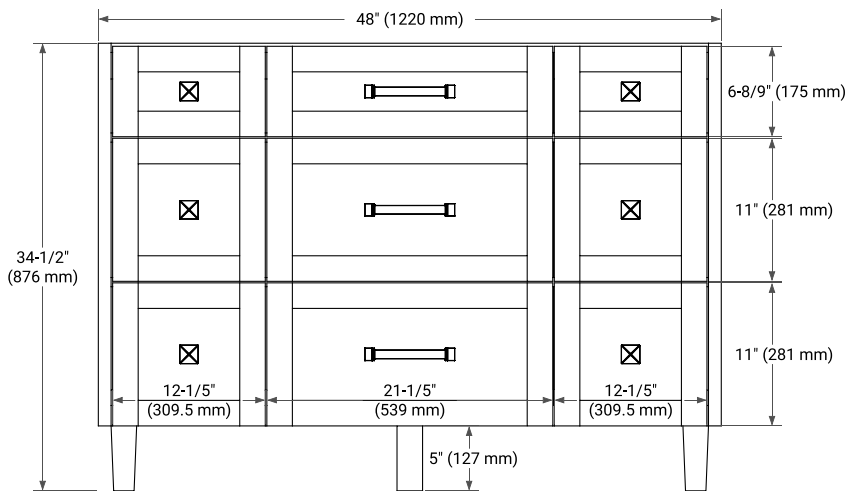

BASE CABINET DIMENSIONS

48" W x 21.5" D x 34.5" H

FEATURES

- Solid wood frame and Plywood
- Soft-close system
- Dovetail construction
- Ample storage

HARDWARE FINISHES

Brushed Nickel   Matte Black

AVAILABLE COLORS

White   Grey   Midnight Blue   White Oak

FRONT VIEW

SIDE VIEW

PLAN VIEW