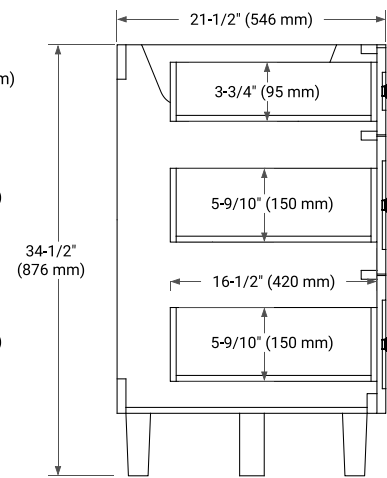

BASE CABINET DIMENSIONS

48" W x 21.5" D x 34.5" H

FEATURES

- Solid wood frame and Plywood
- Soft-close system
- Dovetail construction
- Ample storage

HARDWARE FINISHES

Brushed Nickel   Matte Black

AVAILABLE COLORS

White   Grey   Midnight Blue   White Oak

FRONT VIEW

SIDE VIEW

PLAN VIEW