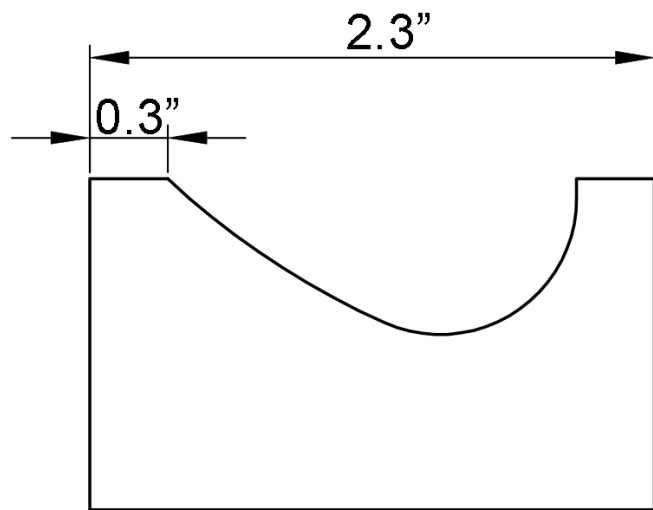

Features

- Bathroom accessory set
- Polished Chrome Finish
- Solid Brass Base
- Includes Mounting Hardware

Kimono WSBC 215890B CR

SKU# | Option:

- Kimono WSBC 215808 CR | Single Hook
- Kimono WSBC 215812 CR | 25.0" L x 2.7" W x 0.8" H Towel Bar
- Kimono WSBC 215804 CR | 6.1" L x 3.0" W x 1.4" H Toilet Paper Holder

Product Specs Sheets

Collection
Kimono

Model |
Kimono WSBC 215808

Dimensions Metric
1 inch = 2.54 cm
1 inch = 25.4 mm

WS[®]
BATH
COLLECTIONS

1051 Lea Drive - Collegeville, PA 19426
Tel. 215 513 9400 - Fax 610 831 0215
www.ws bathcollections.com - info@ws bathcollections.com

Product Specs Sheets

Collection
Kimono

Model |
Kimono WSBC 215834

Dimensions Metric
1 inch = 2.54 cm
1 inch = 25.4 mm

WS[®]
BATH
COLLECTIONS

1051 Lea Drive - Collegeville, PA 19426
Tel. 215 513 9400 - Fax 610 831 0215
www.ws bathcollections.com - info@ws bathcollections.com

Product Specs Sheets

Collection
Kimono

Model |
Kimono WSBC 215804

Dimensions Metric
1 inch = 2.54 cm
1 inch = 25.4 mm

WS[®]
BATH
COLLECTIONS

1051 Lea Drive - Collegeville, PA 19426
Tel. 215 513 9400 - Fax 610 831 0215
www.ws bathcollections.com - info@ws bathcollections.com