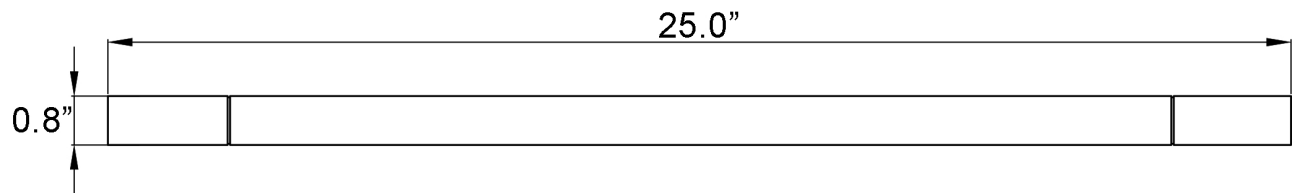

Product Specs Sheets

Collection
Kimono

Model |
Kimono WSBC 215808

Dimensions Metric
1 inch = 2.54 cm
1 inch = 25.4 mm

WS[®]
BATH
COLLECTIONS

1051 Lea Drive - Collegeville, PA 19426
Tel. 215 513 9400 - Fax 610 831 0215
www.ws bathcollections.com - info@ws bathcollections.com

Product Specs Sheets

Collection
Kimono

Model |
Kimono WSBC 215834

Dimensions Metric
1 inch = 2.54 cm
1 inch = 25.4 mm

WS[®]
BATH
COLLECTIONS

1051 Lea Drive - Collegeville, PA 19426
Tel. 215 513 9400 - Fax 610 831 0215
www.ws bathcollections.com - info@ws bathcollections.com

Product Specs Sheets

Collection
Kimono

Model |
Kimono WSBC 215804

Dimensions Metric
1 inch = 2.54 cm
1 inch = 25.4 mm

WS[®]
BATH
COLLECTIONS

1051 Lea Drive - Collegeville, PA 19426
Tel. 215 513 9400 - Fax 610 831 0215
www.ws bathcollections.com - info@ws bathcollections.com