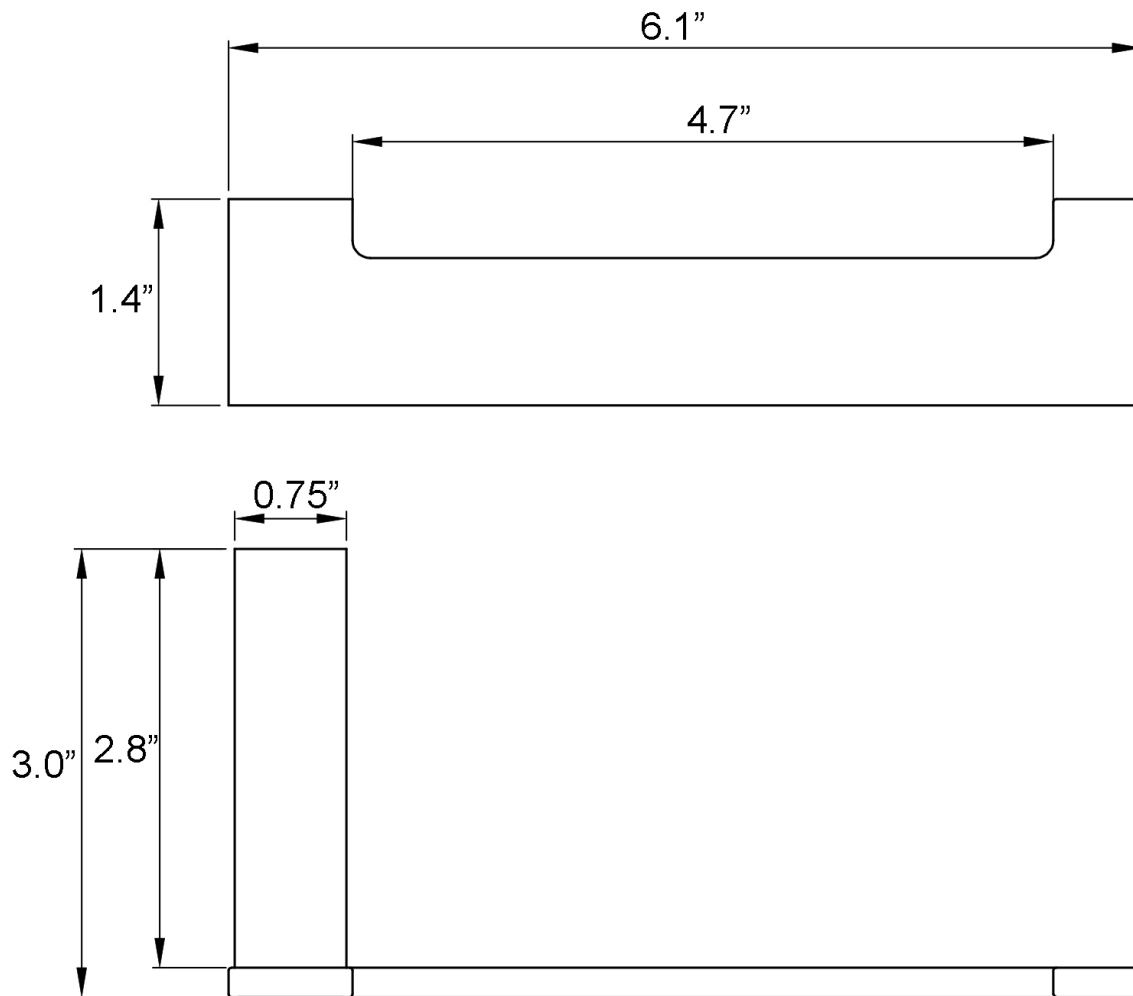

Features

- Bathroom accessory set
- Polished Chrome Finish
- Solid Brass Base
- Includes Mounting Hardware

Kimono WSBC 215890B CR

SKU# | Option:

- Kimono WSBC 215808 CR | Single Hook
- Kimono WSBC 215812 CR | 25.0" L x 2.7" W x 0.8" H Towel Bar
- Kimono WSBC 215804 CR | 6.1" L x 3.0" W x 1.4" H Toilet Paper Holder

Product Specs Sheets

Collection
Kimono

Model |
Kimono WSBC 215808

Dimensions Metric
1 inch = 2.54 cm
1 inch = 25.4 mm

WS[®]
BATH
COLLECTIONS

1051 Lea Drive - Collegeville, PA 19426
Tel. 215 513 9400 - Fax 610 831 0215
www.ws bathcollections.com - info@ws bathcollections.com

Product Specs Sheets

Collection
Kimono

Model |
Kimono WSBC 215834

Dimensions Metric
1 inch = 2.54 cm
1 inch = 25.4 mm

WS[®]
BATH
COLLECTIONS

1051 Lea Drive - Collegeville, PA 19426
Tel. 215 513 9400 - Fax 610 831 0215
www.ws bathcollections.com - info@ws bathcollections.com

Product Specs Sheets

Collection
Kimono

Model |
Kimono WSBC 215804

Dimensions Metric
1 inch = 2.54 cm
1 inch = 25.4 mm

WS[®]
BATH
COLLECTIONS

1051 Lea Drive - Collegeville, PA 19426
Tel. 215 513 9400 - Fax 610 831 0215
www.ws bathcollections.com - info@ws bathcollections.com