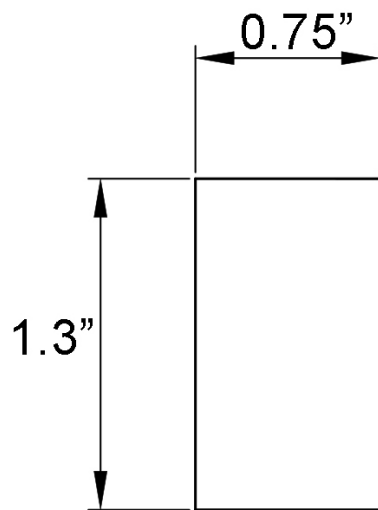

Features

- Bathroom accessory set
- Polished Chrome Finish
- Solid Brass Base
- Includes Mounting Hardware

Kimono WSBC 215890B CR

SKU# | Option:

- Kimono WSBC 215808 CR | Single Hook
- Kimono WSBC 215812 CR | 25.0" L x 2.7" W x 0.8" H Towel Bar
- Kimono WSBC 215804 CR | 6.1" L x 3.0" W x 1.4" H Toilet Paper Holder

Product Specs Sheets

Collection
Kimono

Model |
Kimono WSBC 215808

Dimensions Metric
1 inch = 2.54 cm
1 inch = 25.4 mm

WS[®]
BATH
COLLECTIONS

1051 Lea Drive - Collegeville, PA 19426
Tel. 215 513 9400 - Fax 610 831 0215
www.ws bathcollections.com - info@ws bathcollections.com

Product Specs Sheets

Collection
Kimono

Model |
Kimono WSBC 215834

Dimensions Metric
1 inch = 2.54 cm
1 inch = 25.4 mm

WS[®]
BATH
COLLECTIONS

1051 Lea Drive - Collegeville, PA 19426
Tel. 215 513 9400 - Fax 610 831 0215
www.ws bathcollections.com - info@ws bathcollections.com

Product Specs Sheets

Collection
Kimono

Model |
Kimono WSBC 215804

Dimensions Metric
1 inch = 2.54 cm
1 inch = 25.4 mm

WS[®]
BATH
COLLECTIONS

1051 Lea Drive - Collegeville, PA 19426
Tel. 215 513 9400 - Fax 610 831 0215
www.ws bathcollections.com - info@ws bathcollections.com