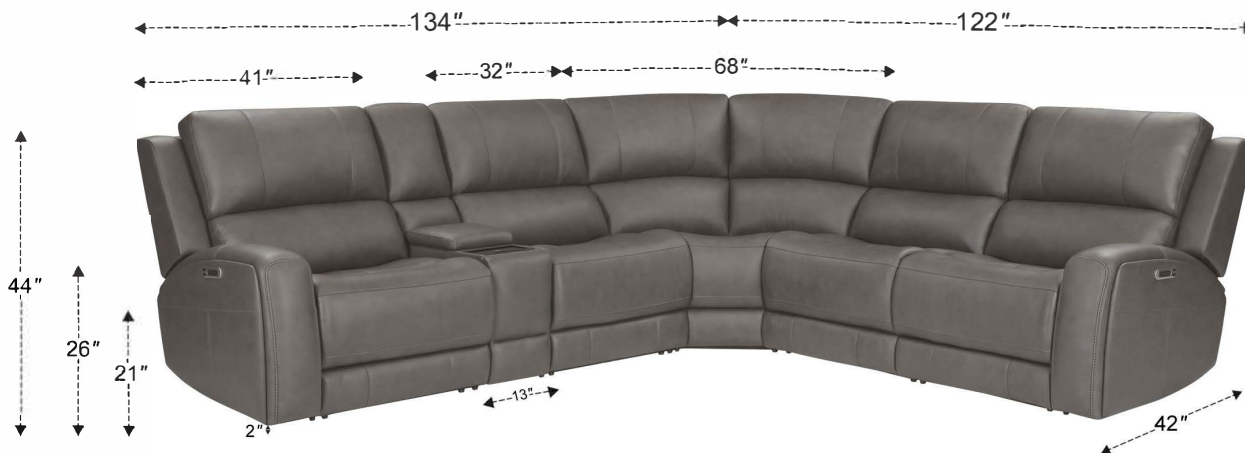

6 Piece Zero Gravity Power Reclining Sectional with Power Adjustable Headrests

Overall Dimensions	122" x 134" x 44"
Overall Width	122"
Overall Depth	134"
Overall Height	44"
Overall Weight	578.6 lbs.
Fully Reclined	71"
Distance from Wall	7.5"
Back of Seat to end of Chaise	45"
Leg Height <small>(Distance from Foot Rest to Floor in Full Recline)</small>	26"
Head Height <small>(Distance from Headrest to Floor in Full Recline)</small>	29"

Seat Width	31"
Seat Depth	22"
Seat Height	21"
Arm Width	9"
Arm Depth	23"
Arm Height	26"
Back Height	28"
Back Depth	14"
Headrest Extended from Back	5"