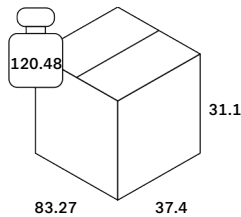

Care Instruction - Upholstered Fabric

Line Drawing

Finishing

Upholstery covering

Type	Bouclé
Color	Dark Grey
Swatch	MAR-100299

Dimensions

General Dimensions

Width (in)	130
Depth (in)	78.5
Height (in)	30
Net weight (lbs)	180.12

N701 modular sofa set - Dark Grey fabric - combo left - 1 seater + 3 seater + 90° round corner 330/200/76

22088

Packaging

Packaging General	Packaging Material Details				
	Material	Weight (gram)	Percentage	Recycled	Recyclable
Packaging with outer crate					
Packaging with inner pallet					
Carton box density (burst strength)					

Packaging Details

Pack number	1		
Pack length (in)	33.07	Vol (ft3)	16.37
Pack width (in)	37.4	GW (lbs)	57.1
Pack thickness (in)	31.1	EAN	5404023624406

Pack number	2		
Pack length (in)	83.27	Vol (ft3)	41.23
Pack width (in)	37.4	GW (lbs)	120.48
Pack thickness (in)	31.1	EAN	

Pack number	3		
Pack length (in)	50	Vol (ft3)	43.93
Pack width (in)	48.82	GW (lbs)	83.0
Pack thickness (in)	31.1	EAN	

N701 modular sofa set - Dark Grey fabric - combo left - 1 seater + 3 seater + 90° round corner 330/200/76