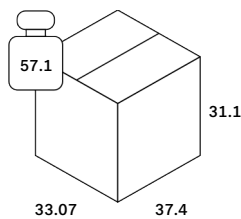

Care Instruction - Upholstered Fabric

Line Drawing

Finishing

Upholstery covering

Type	Bouclé
Color	Dark Grey
Swatch	MAR-100299

Dimensions

General Dimensions

Width (in)	130
Depth (in)	78.5
Height (in)	30
Net weight (lbs)	180.12

N701 modular sofa set - Dark Grey fabric - combo left - 1 seater + 3 seater + 90° round corner 330/200/76

22088

Packaging

Packaging General	Packaging Material Details				
	Material	Weight (gram)	Percentage	Recycled	Recyclable
Packaging with outer crate					
Packaging with inner pallet					
Carton box density (burst strength)					

Packaging Details

Pack number	1		
Pack length (in)	33.07	Vol (ft3)	16.37
Pack width (in)	37.4	GW (lbs)	57.1
Pack thickness (in)	31.1	EAN	5404023624406

Pack number	2		
Pack length (in)	83.27	Vol (ft3)	41.23
Pack width (in)	37.4	GW (lbs)	120.48
Pack thickness (in)	31.1	EAN	