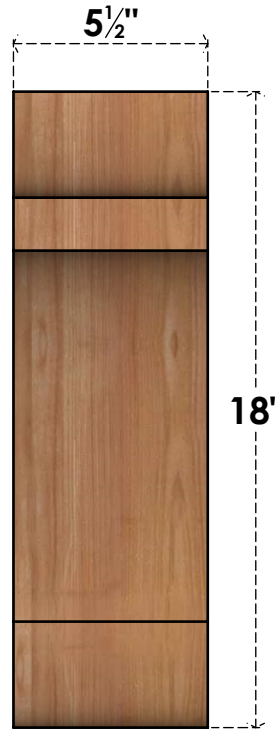

# BRC06X10X18OLY00SWR

5 1/2"W X 10"D X 18"H OLYMPIC SMOOTH BRACE, WESTERN RED CEDAR

**SIDE**

**FRONT**

EKENA MILLWORK  
 2300 WEST MAIN ST.  
 CLARKSVILLE, TX 75426  
 TOLL FREE: 866-607-0453  
 WWW.EKENAMILLWORK.COM