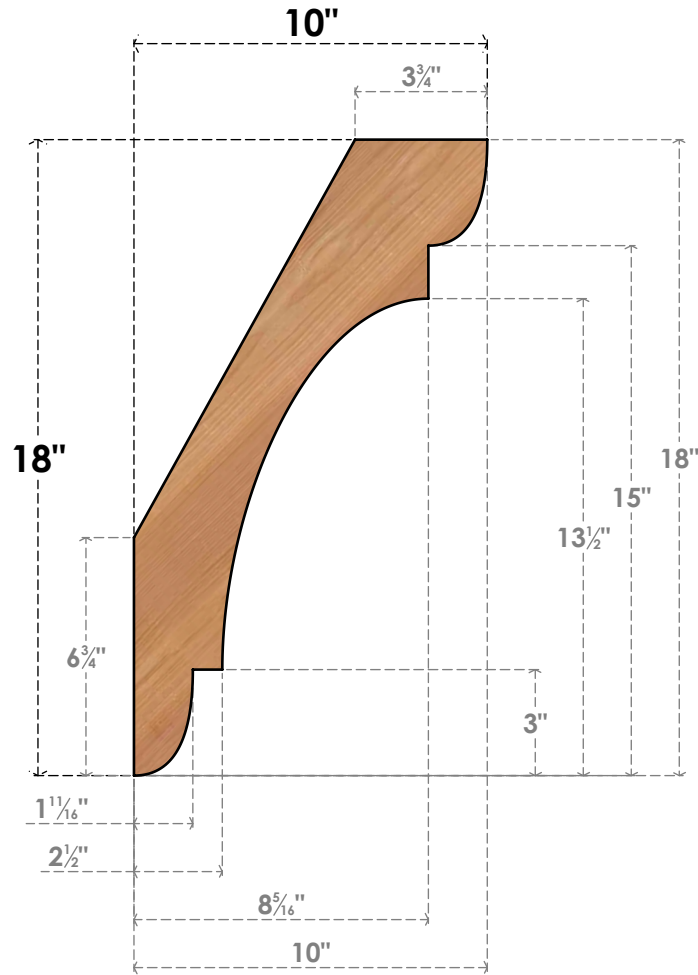

# BRC06X10X18OLY00SWR

5 1/2"W X 10"D X 18"H OLYMPIC SMOOTH BRACE, WESTERN RED CEDAR

**SIDE**

**FRONT**

EKENA MILLWORK  
 2300 WEST MAIN ST.  
 CLARKSVILLE, TX 75426  
 TOLL FREE: 866-607-0453  
 WWW.EKENAMILLWORK.COM

**NOTES**

1. INSTALLATION TO BE COMPLETED IN ACCORDANCE WITH MANUFACTURER'S SPECIFICATIONS.
2. DRAWING MAY NOT BE TO SCALE
3. THIS DRAWING IS INTENDED FOR DESIGN AND PLANNING PURPOSES ONLY.
4. ALL INFORMATION CONTAINED HEREIN WAS CURRENT AT THE TIME OF DEVELOPMENT BUT MUST BE REVIEWED AND APPROVED BY THE PRODUCT MANUFACTURER TO BE CONSIDERED ACCURATE.
5. PRODUCTS ARE NOT KILN DRIED. THIS ITEM IS UNIQUE AND WILL CONTAIN THE NATURAL VARIATIONS THAT THE WOOD SPECIES OFFERS. THIS MAY RESULT IN VARIATIONS UP TO 1/4"