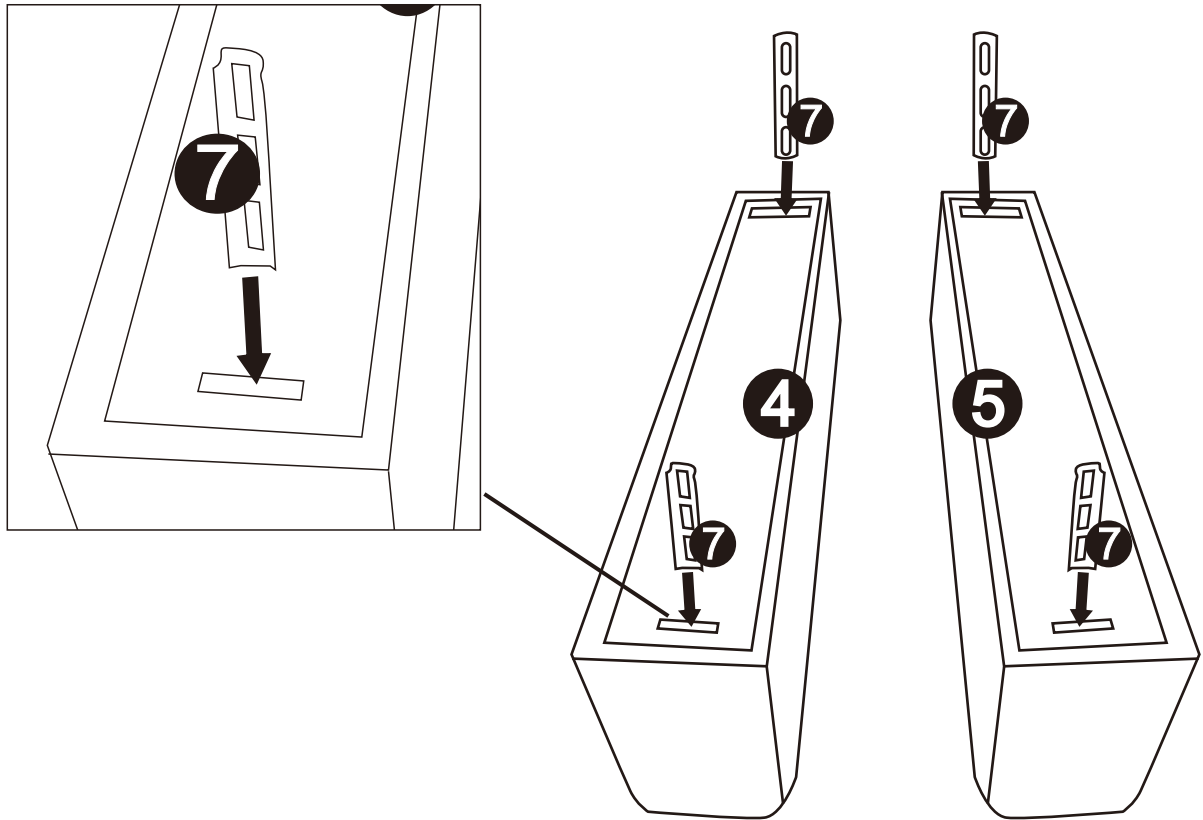

Owner Manual

Part List

 <p>1</p> <p>12 Please take bolt part#12 off from the metal kit before assembly</p> <p>Seat with metal kit*1</p>	 <p>2</p> <p>Backrest*1</p>	 <p>3</p> <p>Cushion*2</p>	
 <p>4</p> <p>Arm-L*1</p>	 <p>5</p> <p>Arm-R*1</p>	 <p>6</p> <p>Leg*4</p>	 <p>7</p> <p>Arm Hardware*4</p>
 <p>8</p> <p>Washer*4</p>	 <p>9</p> <p>Bolt*4</p>	 <p>10</p> <p>Leg Allen key*1</p>	 <p>11</p> <p>Backrest key*1</p>

Assembly Steps 1

All the parts inside

Assembly Steps 2

Assembly Steps 3

Assembly Steps 4

Please take bolt part#12 off from the metal kit before assembly

Please make sure the metal on backrest is inserted into the hole on the other part of the metal kit to sit flush.