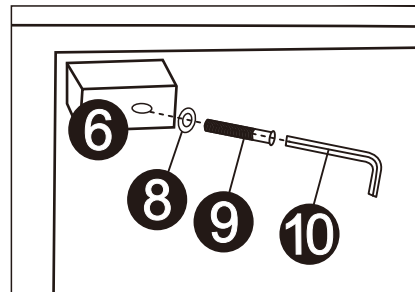

Owner Manual

Part List

 <p>1</p> <p>12 Please take bolt part#12 off from the metal kit before assembly</p> <p>Seat with metal kit*1</p>	 <p>2</p> <p>Backrest*1</p>	 <p>3</p> <p>Cushion*2</p>	
 <p>4</p> <p>Arm-L*1</p>	 <p>5</p> <p>Arm-R*1</p>	 <p>6</p> <p>Leg*4</p>	 <p>7</p> <p>Arm Hardware*4</p>
 <p>8</p> <p>Washer*4</p>	 <p>9</p> <p>Bolt*4</p>	 <p>10</p> <p>Leg Allen key*1</p>	 <p>11</p> <p>Backrest key*1</p>

Assembly Steps 1

All the parts inside

Assembly Steps 2

Assembly Steps 3

Assembly Steps 4

Please take bolt part#12 off from the metal kit before assembly

Please make sure the metal on backrest is inserted into the hole on the other part of the metal kit to sit flush.