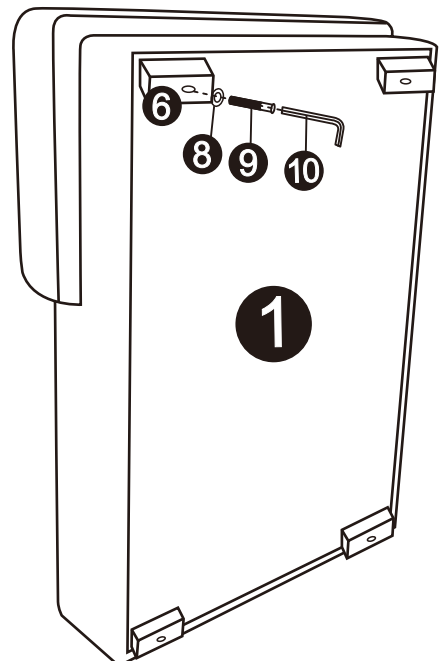

Owner Manual

Part List

 <p>1</p> <p>12 Please take bolt part#12 off from the metal kit before assembly</p> <p>Seat with metal kit*1</p>	 <p>2</p> <p>Backrest*1</p>	 <p>3</p> <p>Cushion*2</p>	
 <p>4</p> <p>Arm-L*1</p>	 <p>5</p> <p>Arm-R*1</p>	 <p>6</p> <p>Leg*4</p>	 <p>7</p> <p>Arm Hardware*4</p>
 <p>8</p> <p>Washer*4</p>	 <p>9</p> <p>Bolt*4</p>	 <p>10</p> <p>Leg Allen key*1</p>	 <p>11</p> <p>Backrest key*1</p>

Assembly Steps 1

All the parts inside

Assembly Steps 2

Assembly Steps 3

Assembly Steps 4

Please take bolt part#12 off from the metal kit before assembly

Please make sure the metal on backrest is inserted into the hole on the other part of the metal kit to sit flush.