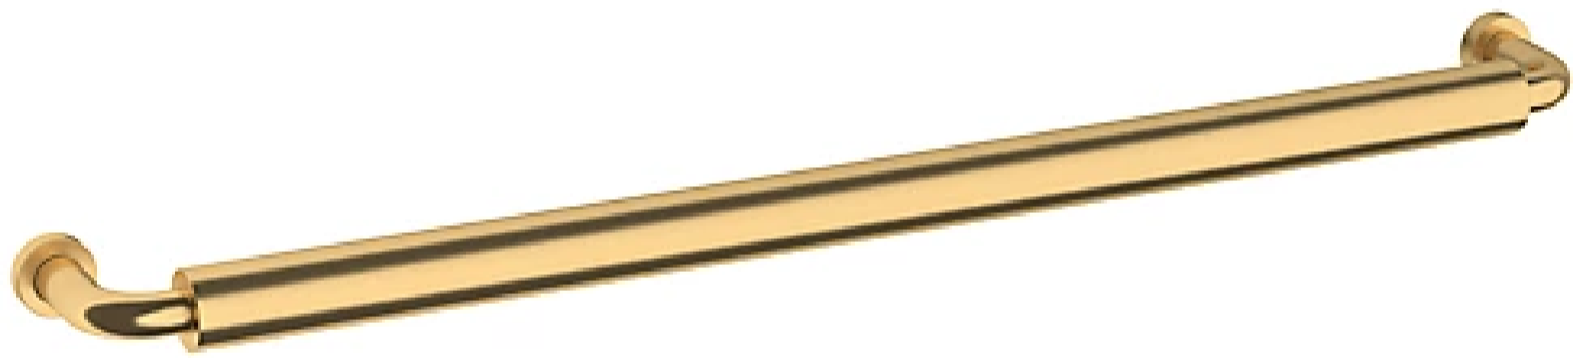

# 4956 HOLLYWOOD HILLS APPLIANCE PULL 18" CTC

## SPECIFICATIONS

STYLE

Transitional

## Key Features

- ✓ Inspired by the clean modernism of old school Hollywood, this transitional design of the Hollywood Hills collection is a showstopper.
- ✓ Baldwin's Satin Brass is a smooth, matte finish with golden, warm tones. This Lifetime Finish is created to add a subtle gleam to the hardware for years to come, and comes with a Limited Lifetime Finish Warranty.