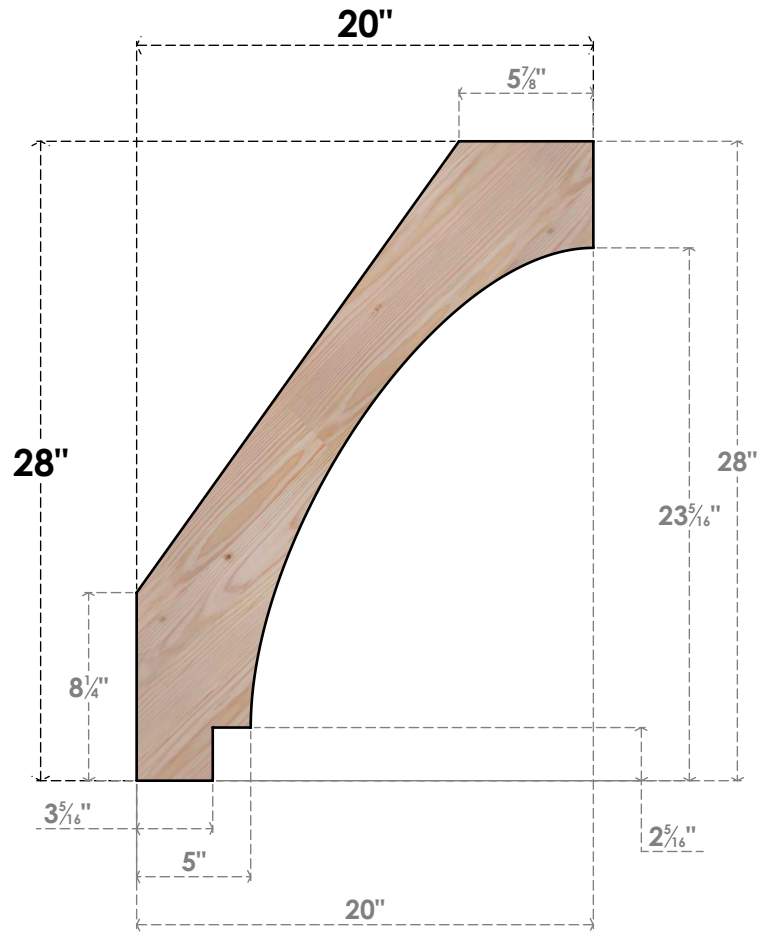

BRC06X20X28IMP00SDF

5 1/2"W X 20"D X 28"H IMPERIAL SMOOTH BRACE, DOUGLAS FIR

SIDE

FRONT

EKENA MILLWORK
 2300 WEST MAIN ST.
 CLARKSVILLE, TX 75426
 TOLL FREE: 866-607-0453
 WWW.EKENAMILLWORK.COM

NOTES

1. INSTALLATION TO BE COMPLETED IN ACCORDANCE WITH MANUFACTURER'S SPECIFICATIONS.
2. DRAWING MAY NOT BE TO SCALE
3. THIS DRAWING IS INTENDED FOR DESIGN AND PLANNING PURPOSES ONLY.
4. ALL INFORMATION CONTAINED HEREIN WAS CURRENT AT THE TIME OF DEVELOPMENT BUT MUST BE REVIEWED AND APPROVED BY THE PRODUCT MANUFACTURER TO BE CONSIDERED ACCURATE.
5. PRODUCTS ARE NOT KILN DRIED. THIS ITEM IS UNIQUE AND WILL CONTAIN THE NATURAL VARIATIONS THAT THE WOOD SPECIES OFFERS. THIS MAY RESULT IN VARIATIONS UP TO 1/4"