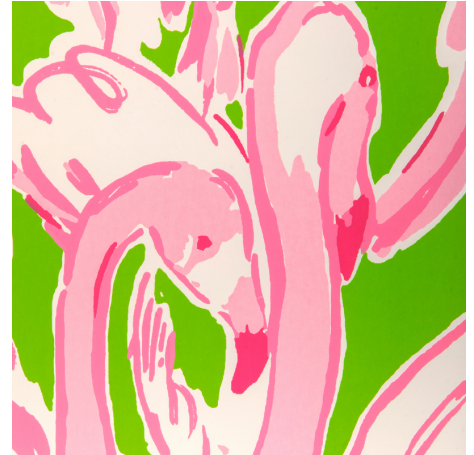

**Pink Colony Wp - Green/Pink**

SKU: P2025114.73.0

LEEJOFA

Delight in the soft, painterly charm as flamingos gracefully flitter about, creating a glamorous pink parade sure to captivate.

SKU: **P2025114.73.0**

Collection: **lii Wallcovering**

Finish: **Untrimmed**

Designer: **Lilly Pulitzer**

Composition: **Paper - 100%**

Vertical Repeat: **18.2 in (46.23 cm)**

Wallcovering Area: **67.50 Square Feet**

Brand: **Lee Jofa**

Type: **Print**

Railroaded: **No**

Note: **Priced And Sold By The 10 Yard Roll**

Width: **27 in (68.58 cm)**

Horizontal Repeat: **27 in (68.58 cm)**