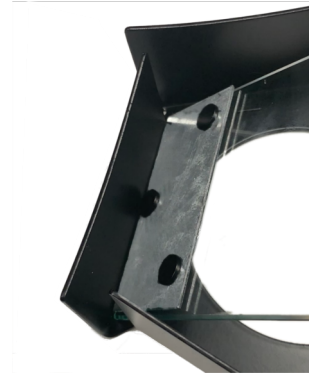

# HALOFIRE

BASE X 1

GLASS X 4

GLASS X 1

STEP 1

STEP 1 X 4 GLASS PANELS

STEP 2

STEP 3

STEP 4

STEP 4 X 1 GLASS PANEL

STEP 5

READY TO MOUNT!

VISIT OUR WEBISTE FOR  
MOUNTING INSTRUCTIONS AT:

[WWW.HALOFIRETORCH.COM/VIDEOS](http://WWW.HALOFIRETORCH.COM/VIDEOS)

**CALIFORNIA PROP 65 WARNING:** This product and combustion products emitted when this product is burning may contain chemicals known to the State of California to cause cancer, birth defects or reproductive harm.