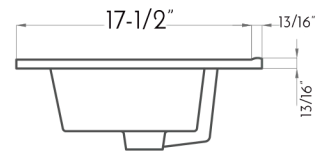

DAX-SUN013615-ONX

BATHROOM CABINET SERIES

DAX-SUN013615-ONX

FEATURES

- Soft close doors
- Textured Melamine Finish
- Onix ceramic basin included

For parts or sale requirements please contact our customer service department: