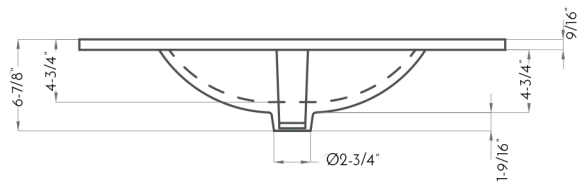

DAX-SUN013615-ONX

BATHROOM CABINET SERIES

DAX-SUN013615-ONX

FEATURES

- Soft close doors
- Textured Melamine Finish
- Onix ceramic basin included

For parts or sale requirements please contact our customer service department: