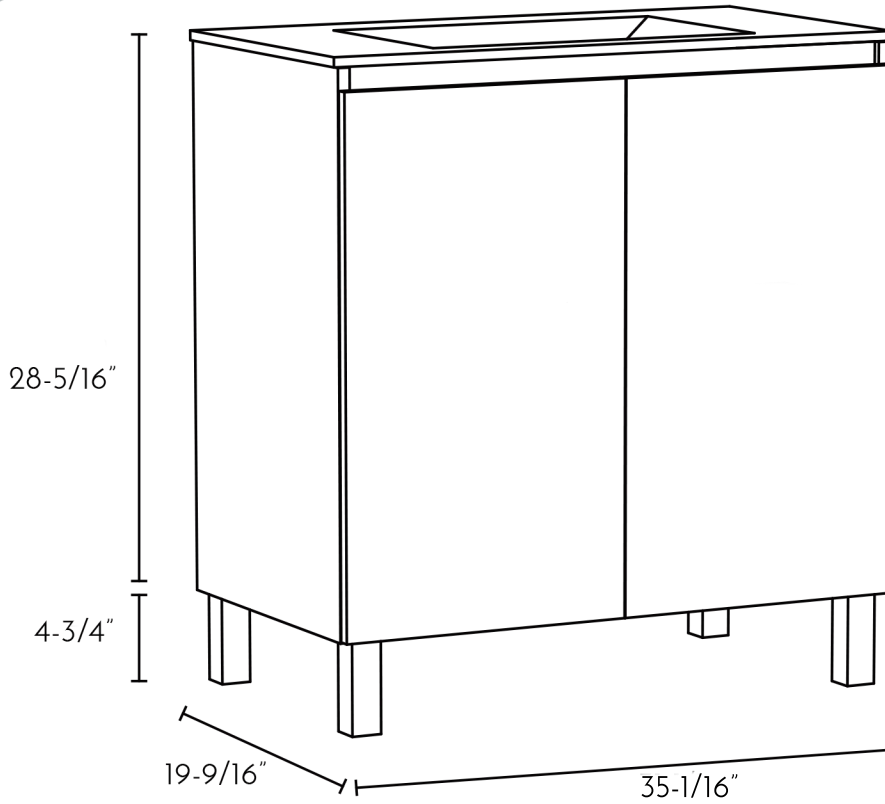

DAX-SUN013615-ONX

BATHROOM CABINET SERIES

DAX-SUN013615-ONX

FEATURES

- Soft close doors
- Textured Melamine Finish
- Onix ceramic basin included

For parts or sale requirements please contact our customer service department: