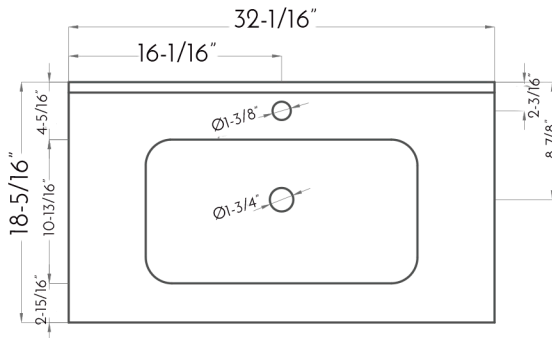

DAX-SUN013615-ONX

BATHROOM CABINET SERIES

DAX-SUN013615-ONX

FEATURES

- Soft close doors
- Textured Melamine Finish
- Onix ceramic basin included

For parts or sale requirements please contact our customer service department: