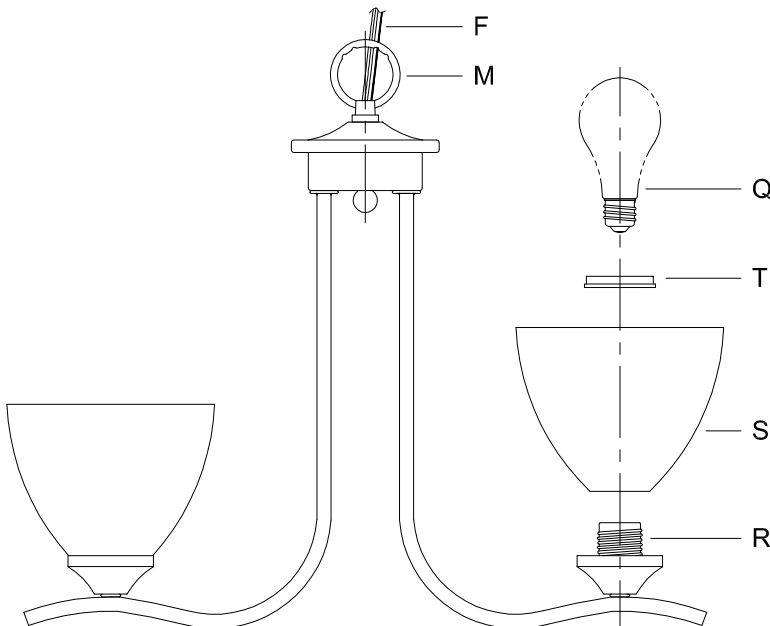

Assembly & Installation Instructions

CAUTION: Read instructions carefully and turn electricity off at main circuit breaker panel before beginning installation.

WARNING - If any Special Control Devices are used with this Fixture, Follow the Instructions Carefully to assure full compliance with N.E.C. requirements. If there are any questions, contact a Qualified Electrical Contractor.
WARNING - This product contains chemicals known to the State of California to cause cancer, birth defects and /or other reproductive harm. Thoroughly wash hands after installing, handling, cleaning, or otherwise touching this product.
CAUTION - All glass is fragile, use care when handling Glass component(s) and or Lamp(s).

CANOPY MOUNTING & WIRE CONNECTION ASSEMBLY STEPS:

1. D,E → A
2. B,A → C
3. N,P,H → D
4. P → H (TO LOCK) (À VERROUILLER) (APRETAR)
5. F → M
6. L → M
7. J,K → L
8. L → H
9. F → L,K,J,H,D
10. F → G
11. J,K → H

FIXTURE ASSEMBLY STEPS:

1. S,T → R
2. Q → R

B, C, G & Q
 (NOT FURNISHED)
 (NON FOURNIE)
 (NO INCLUIDA)

Instructions d'Assemblage et Installation

MISE EN GARDE: Lire les instructions avec soin et couper le courant au disjoncteur central avant de commencer l'installation.