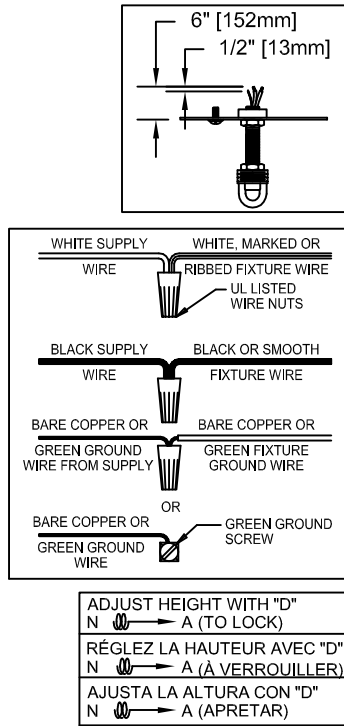

Assembly & Installation Instructions

CAUTION: Read instructions carefully and turn electricity off at main circuit breaker panel before beginning installation.

WARNING - If any Special Control Devices are used with this Fixture, Follow the Instructions Carefully to assure full compliance with N.E.C. requirements. If there are any questions, contact a Qualified Electrical Contractor.
WARNING - This product contains chemicals known to the State of California to cause cancer, birth defects and /or other reproductive harm. Thoroughly wash hands after installing, handling, cleaning, or otherwise touching this product.
CAUTION - All glass is fragile, use care when handling Glass component(s) and or Lamp(s).

CANOPY MOUNTING & WIRE CONNECTION ASSEMBLY STEPS:

1. D,E → A
2. B,A → C
3. N,P,H → D
4. P → H (TO LOCK) (À VERROUILLER) (APRETAR)
5. F → M
6. L → M
7. J,K → L
8. L → H
9. F → L,K,J,H,D
10. F → G
11. J,K → H

FIXTURE ASSEMBLY STEPS:

1. S,T → R
2. Q → R

B, C, G & Q
 (NOT FURNISHED)
 (NON FOURNIE)
 (NO INCLUIDA)

Instructions d'Assemblage et Installation

MISE EN GARDE: Lire les instructions avec soin et couper le courant au disjoncteur central avant de commencer l'installation.