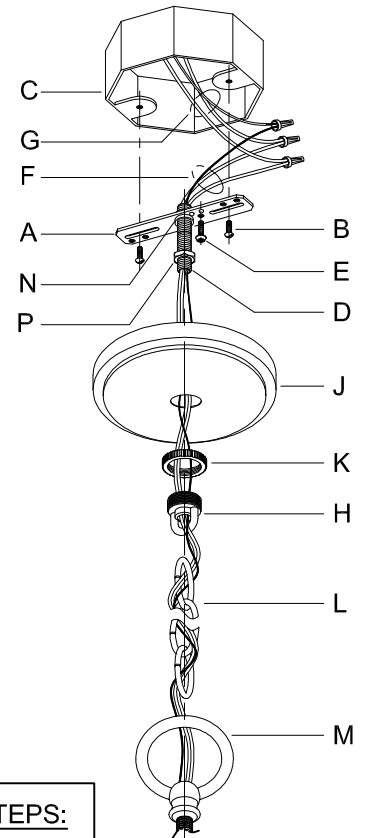

Assembly & Installation Instructions

CAUTION: Read instructions carefully and turn electricity off at main circuit breaker panel before beginning installation.

WARNING - If any Special Control Devices are used with this Fixture, Follow the Instructions Carefully to assure full compliance with N.E.C. requirements. If there are any questions, contact a Qualified Electrical Contractor.
WARNING - This product contains chemicals known to the State of California to cause cancer, birth defects and /or other reproductive harm. Thoroughly wash hands after installing, handling, cleaning, or otherwise touching this product.
CAUTION - All glass is fragile, use care when handling Glass component(s) and or Lamp(s).

CANOPY MOUNTING & WIRE CONNECTION ASSEMBLY STEPS:

1. D,E → A
2. B,A → C
3. N,P,H → D
4. P → H (TO LOCK) (À VERROUILLER) (APRETAR)
5. F → M
6. L → M
7. J,K → L
8. L → H
9. F → L,K,J,H,D
10. F → G
11. J,K → H

FIXTURE ASSEMBLY STEPS:

1. S,T → R
2. Q → R

B, C, G & Q
 (NOT FURNISHED)
 (NON FOURNIE)
 (NO INCLUIDA)

Instructions d'Assemblage et Installation

MISE EN GARDE: Lire les instructions avec soin et couper le courant au disjoncteur central avant de commencer l'installation.