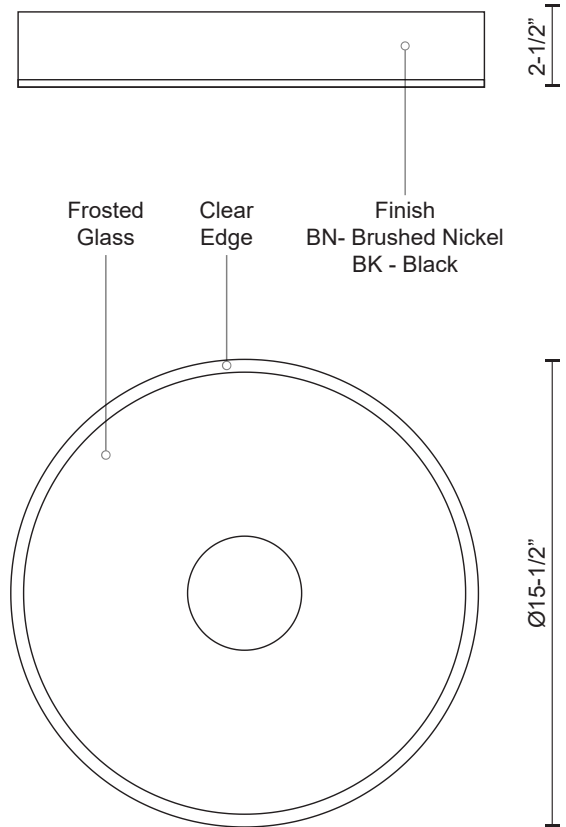

**PARKER
FM7616**
FLUSH MOUNT

PROJECT

FM7616-BN
Brushed Nickel

FM7616-BK
Black

SPECIFICATION DETAILS

* For custom options, consult factory for details.

Fixture Dimensions	D15-1/2" x H2-1/2"
Light Source	AC LED Module
Wattage	30W
Total Lumens	2000lm
Delivered Lumens	BN-1443lm
Voltage	120V
Color Temperature	3000K
CRI (Ra)	90CRI
Optional Color Temps	2700K - 5000K Available, Minimum Order Quantities Apply
LED Rated Life	50,000 hours
Dimming	100% - 10%, ELV Dimmer (Not Included)
Glass Details	Frosted Glass
Location	Dry
Compliance	Energy Star; T24-JA8;
Warranty	5 Years
Mounting Style	All Orientation; Ceiling and Wall;
CEC Title 24 JA8	Yes, JA8-19
Energy Star Certified	Energy Star Compliant

DESCRIPTION

Clean sophisticated design with perfect aspect for any room. This LED flush mount design includes fine brushed nickel or black metal finish, round frosted glass with crystal clear edges around the trim of glass and equipped with our powerful 120V AC LED technology. May be mounted on the ceiling or wall locations, available in three sizes see series for more information.