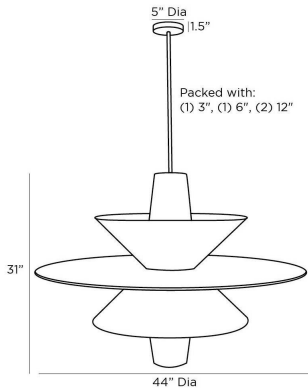

ARTERIOS

SHAY CHANDELIER

85037

H: 38 IN, Dia: 44.00 IN

Natural Rattan

Our Shay chandelier exhibits a decidedly Eastern influence, specifically Japanese paper lanterns. Here, the idea is translated in natural raffia, as a dynamic tiered design. The fixture is detailed with an antique brass iron canopy and pipes. Finish will vary.

APPEARANCE

Material	Raffia, Iron
Finish	Natural, Antique Brass
Finish Will Vary	Yes
Top Coat/Sealant	No

DIMENSIONS

Canopy	H: 1 IN, Dia: 5.00 IN
Chandelier	H: 31 IN, Dia: 44.00 IN
Minimum Hanging	H: 38 IN
Max Hanging Height	68 in

WIRING

Rating	Indoor Only
Cord	10 FT, Clear/Silver, SVT
Socket	1, Type A - E26
Maximum Watt	60
Voltage	110-120 V

CERTIFICATIONS

Certifications	Mexico, United Arab Emirates, European Union, United States, Canada, Australia
----------------	--

COMPLIANCY

UL/ETL	Yes
CB	Yes
RoHS	Yes

SHIPPING

Shipping Requirements	TruckShip
Product Weight	11 lbs
Gross Weight 1	19 lbs
Shipping Box 1	H: 42.12 IN, L: 25.8 IN, W: 43.3 IN

ADDITIONAL INFO

Features	Sustainable
----------	-------------