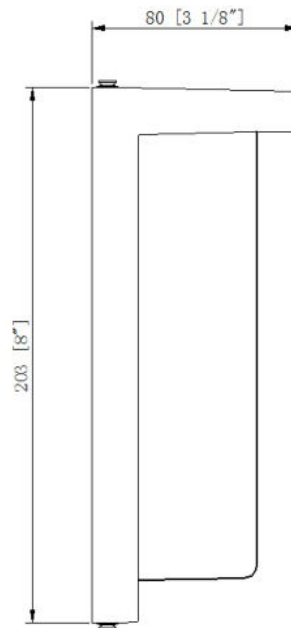

Wall Sconce Lights

LIGHT SPECIFICATIONS LED OUTDOOR WALL SCNCE

SPECIFICATIONS

• PRODUCT MODEL	
• WATTS	12W
• LUMENS	600LM
• COLOR TEMPERATURE	5000K
• CRI	RA>80
• VOLTAGE	100-277V NON-DIMMABLE
• IP RATED	ETL WET LOCATION
• OPERATING TEMPRATURE	-20~45°C
• MATERIAL	ALUMINUM+ACRYLIC
• FINISH	OIL RUBBED BRONZE
• MOUNTING	WALL MOUNTING
• SHADE SHAPE	RECTANGLE
• SHADE MATERIAL	ACRYLIC
• SHADE COLOR	WHITE ACRYLIC
• WARRANTY	5-YEAR LIMITED
• FIXTURE SIZE	6"x8"x3-1/8"
• CASE QUANTITY	6 PACK
• INNER CARTON SIZE	16x8.5x21.5cm
• MASTER CARTON SIZE	34x28x23cm
• NET WEIGHT	5.28KG
• GROSS WEIGHT	6.64KG

LIGHT SPECIFICATIONS LED OUTDOOR WALL SCNCE

SPECIFICATIONS

• PRODUCT MODEL	
• WATTS	12W
• LUMENS	600LM
• COLOR TEMPERATURE	4000K
• CRI	RA>80
• VOLTAGE	100-277V NON-DIMMABLE
• IP RATED	ETL WET LOCATION
• OPERATING TEMPRATURE	-20~45°C
• MATERIAL	ALUMINUM+ACRYLIC
• FINISH	OIL RUBBED BRONZE
• MOUNTING	WALL MOUNTING
• SHADE SHAPE	RECTANGLE
• SHADE MATERIAL	ACRYLIC
• SHADE COLOR	WHITE ACRYLIC
• WARRANTY	5-YEAR LIMITED
• FIXTURE SIZE	6"x8"x3-1/8"
• CASE QUANTITY	6 PACK
• INNER CARTON SIZE	16x8.5x21.5cm
• MASTER CARTON SIZE	34x28x23cm
• NET WEIGHT	5.28KG
• GROSS WEIGHT	6.64KG