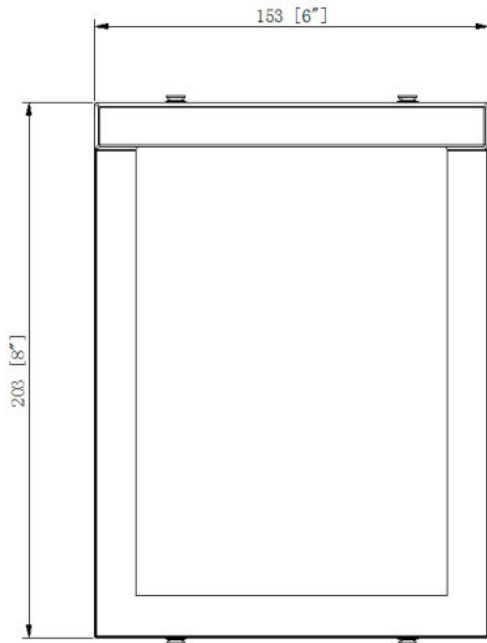

Wall Sconce Lights

LIGHT SPECIFICATIONS LED OUTDOOR WALL SCNCE

SPECIFICATIONS

• PRODUCT MODEL	
• WATTS	12W
• LUMENS	600LM
• COLOR TEMPERATURE	5000K
• CRI	RA>80
• VOLTAGE	100-277V NON-DIMMABLE
• IP RATED	ETL WET LOCATION
• OPERATING TEMPRATURE	-20~45°C
• MATERIAL	ALUMINUM+ACRYLIC
• FINISH	OIL RUBBED BRONZE
• MOUNTING	WALL MOUNTING
• SHADE SHAPE	RECTANGLE
• SHADE MATERIAL	ACRYLIC
• SHADE COLOR	WHITE ACRYLIC
• WARRANTY	5-YEAR LIMITED
• FIXTURE SIZE	6"x8"x3-1/8"
• CASE QUANTITY	6 PACK
• INNER CARTON SIZE	16x8.5x21.5cm
• MASTER CARTON SIZE	34x28x23cm
• NET WEIGHT	5.28KG
• GROSS WEIGHT	6.64KG

LIGHT SPECIFICATIONS LED OUTDOOR WALL SCNCE

SPECIFICATIONS

• PRODUCT MODEL	
• WATTS	12W
• LUMENS	600LM
• COLOR TEMPERATURE	4000K
• CRI	RA>80
• VOLTAGE	100-277V NON-DIMMABLE
• IP RATED	ETL WET LOCATION
• OPERATING TEMPRATURE	-20~45°C
• MATERIAL	ALUMINUM+ACRYLIC
• FINISH	OIL RUBBED BRONZE
• MOUNTING	WALL MOUNTING
• SHADE SHAPE	RECTANGLE
• SHADE MATERIAL	ACRYLIC
• SHADE COLOR	WHITE ACRYLIC
• WARRANTY	5-YEAR LIMITED
• FIXTURE SIZE	6"x8"x3-1/8"
• CASE QUANTITY	6 PACK
• INNER CARTON SIZE	16x8.5x21.5cm
• MASTER CARTON SIZE	34x28x23cm
• NET WEIGHT	5.28KG
• GROSS WEIGHT	6.64KG