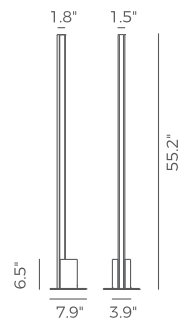

## DETAILS

**Material:**  
Aluminum

**Color Temp.:** 3000K

**Lamp Shade:**  
Acrylic

**CRI (Ra):** ≥90

**Finishing:**  
Anodizing

**LED Rated Life:** ≈50,000 Hours

**Dimming:** 100%-10%

**Wattage:** 23W

**Voltage:** 100-120V

**Size:** 7.9" Dia. x 55.2"H

**Estimated Lumens:** 1800

**Estimated Delivered Lumens:** 1150

Dimmable with ELV or TRIAC Dimmer (Not Included)