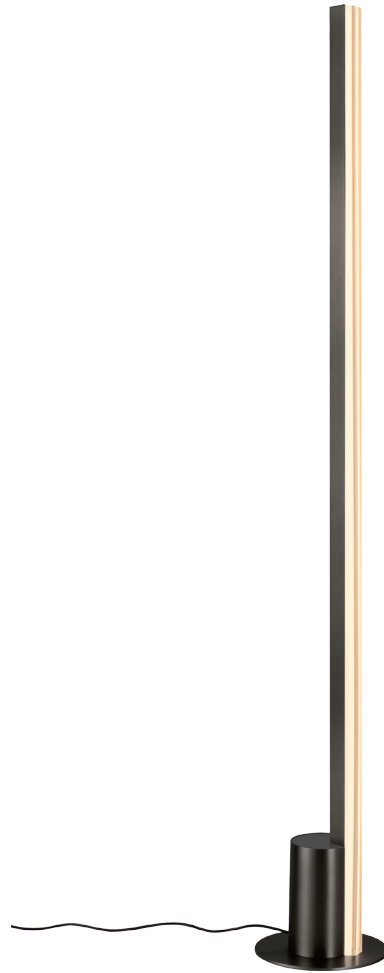

## DETAILS

**Material:**  
Aluminum

**Color Temp.:** 3000K

**Lamp Shade:**  
Acrylic

**CRI (Ra):** ≥90

**Finishing:**  
Anodizing

**LED Rated Life:** ≈50,000 Hours

**Dimming:** 100%-10%

**Wattage:** 23W

**Voltage:** 100-120V

**Size:** 7.9" Dia. x 55.2"H

**Estimated Lumens:** 1800

**Estimated Delivered Lumens:** 1150

Dimmable with ELV or TRIAC Dimmer (Not Included)