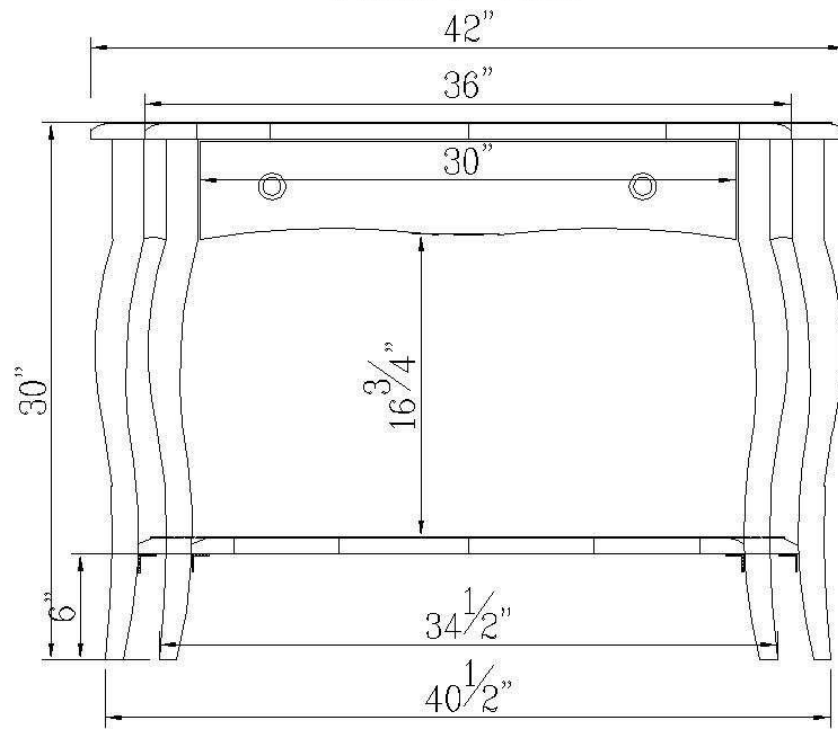

FRONT VIEW

SIDE VIEW

TOP VIEW

Rustic - Reclaimed Console