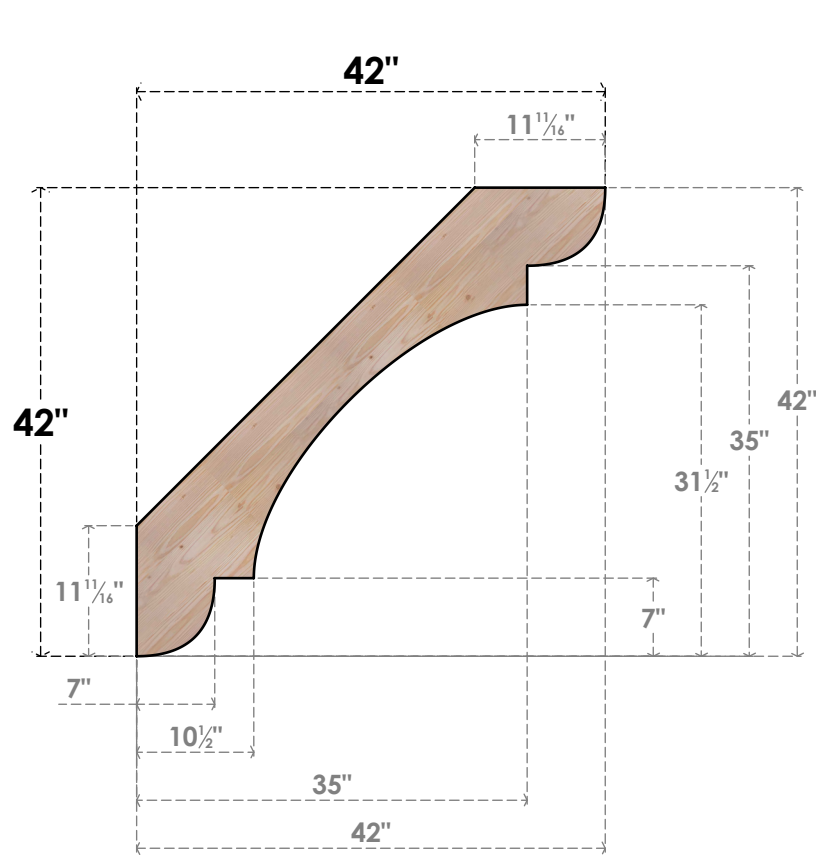

# BRC06X42X42OLY00SDF

5 1/2"W X 42"D X 42"H OLYMPIC SMOOTH BRACE, DOUGLAS FIR

**SIDE**

**FRONT**

EKENA MILLWORK  
 2300 WEST MAIN ST.  
 CLARKSVILLE, TX 75426  
 TOLL FREE: 866-607-0453  
 WWW.EKENAMILLWORK.COM

**NOTES**

1. INSTALLATION TO BE COMPLETED IN ACCORDANCE WITH MANUFACTURER'S SPECIFICATIONS.
2. DRAWING MAY NOT BE TO SCALE
3. THIS DRAWING IS INTENDED FOR DESIGN AND PLANNING PURPOSES ONLY.
4. ALL INFORMATION CONTAINED HEREIN WAS CURRENT AT THE TIME OF DEVELOPMENT BUT MUST BE REVIEWED AND APPROVED BY THE PRODUCT MANUFACTURER TO BE CONSIDERED ACCURATE.
5. PRODUCTS ARE NOT KILN DRIED. THIS ITEM IS UNIQUE AND WILL CONTAIN THE NATURAL VARIATIONS THAT THE WOOD SPECIES OFFERS. THIS MAY RESULT IN VARIATIONS UP TO 1/4"