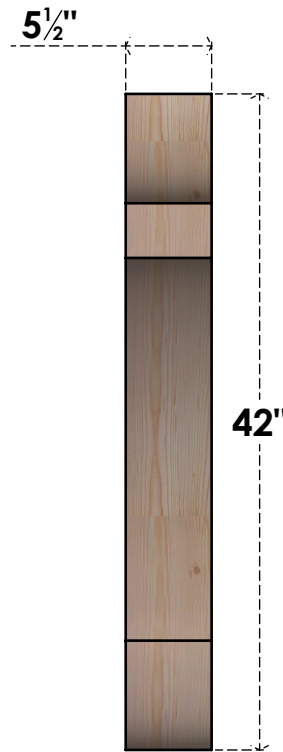

# BRC06X42X42OLY00SDF

5 1/2"W X 42"D X 42"H OLYMPIC SMOOTH BRACE, DOUGLAS FIR

**SIDE**

**FRONT**

EKENA MILLWORK  
 2300 WEST MAIN ST.  
 CLARKSVILLE, TX 75426  
 TOLL FREE: 866-607-0453  
 WWW.EKENAMILLWORK.COM

**NOTES**

1. INSTALLATION TO BE COMPLETED IN ACCORDANCE WITH MANUFACTURER'S SPECIFICATIONS.
2. DRAWING MAY NOT BE TO SCALE
3. THIS DRAWING IS INTENDED FOR DESIGN AND PLANNING PURPOSES ONLY.
4. ALL INFORMATION CONTAINED HEREIN WAS CURRENT AT THE TIME OF DEVELOPMENT BUT MUST BE REVIEWED AND APPROVED BY THE PRODUCT MANUFACTURER TO BE CONSIDERED ACCURATE.
5. PRODUCTS ARE NOT KILN DRIED. THIS ITEM IS UNIQUE AND WILL CONTAIN THE NATURAL VARIATIONS THAT THE WOOD SPECIES OFFERS. THIS MAY RESULT IN VARIATIONS UP TO 1/4"