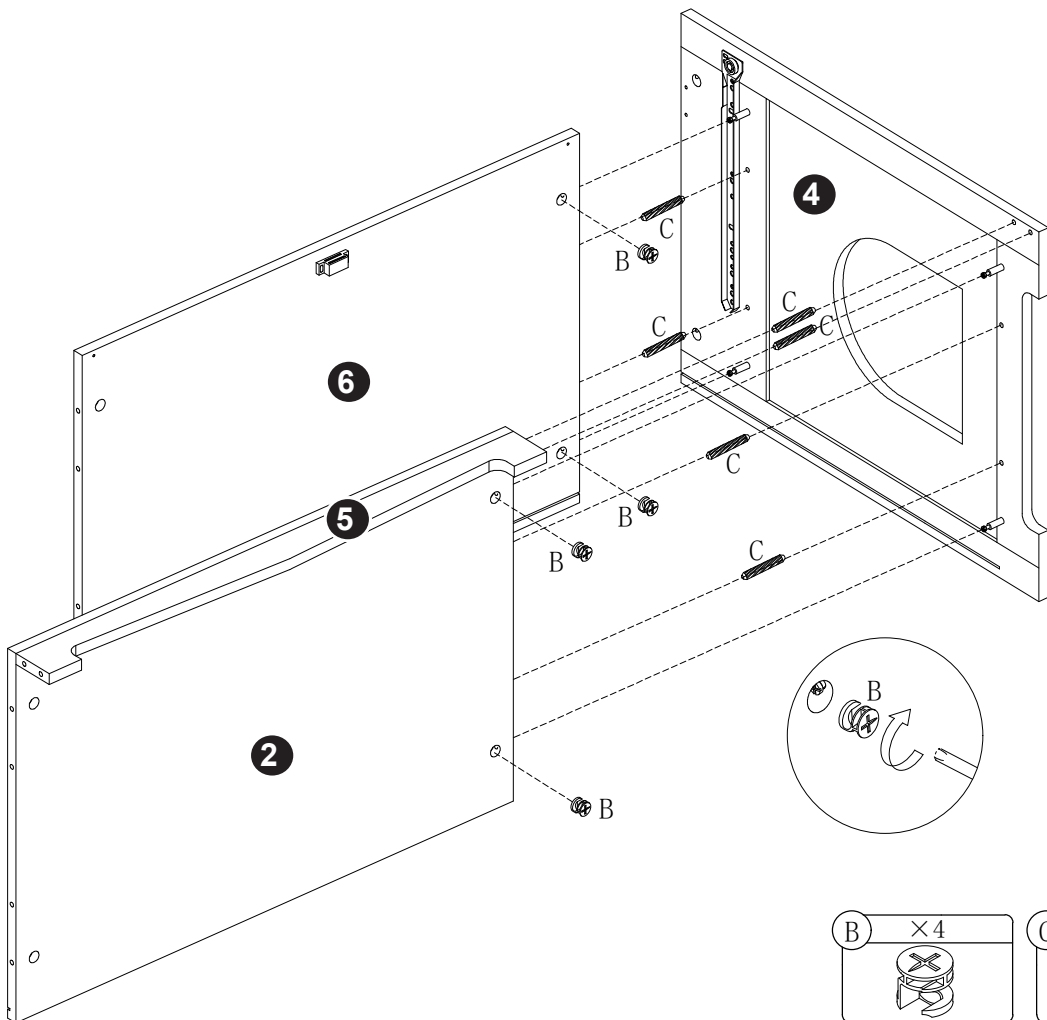

PET ENCLOSURE

DL-C23003-WH/W42090264
DL-C23003-GY/W42090265
DL-C23003-EP/W42090266

Attention please:

Improper use of screws may cause the product surface damage!
Please be careful when installing.

1

- | | | | | | |
|----------------------|---------------------|---------------------|-------------|--------------|--------------|
| A ×12
6×35 | D ×6
3×12 | E ×2
3×14 | M ×1 | CL ×1 | CR ×1 |
|----------------------|---------------------|---------------------|-------------|--------------|--------------|

2

3

4

5

6

7

8

D ×2 3×12 	H ×4 4×16 	I ×2 	K ×4 	L ×2 
--	--	---	--	--