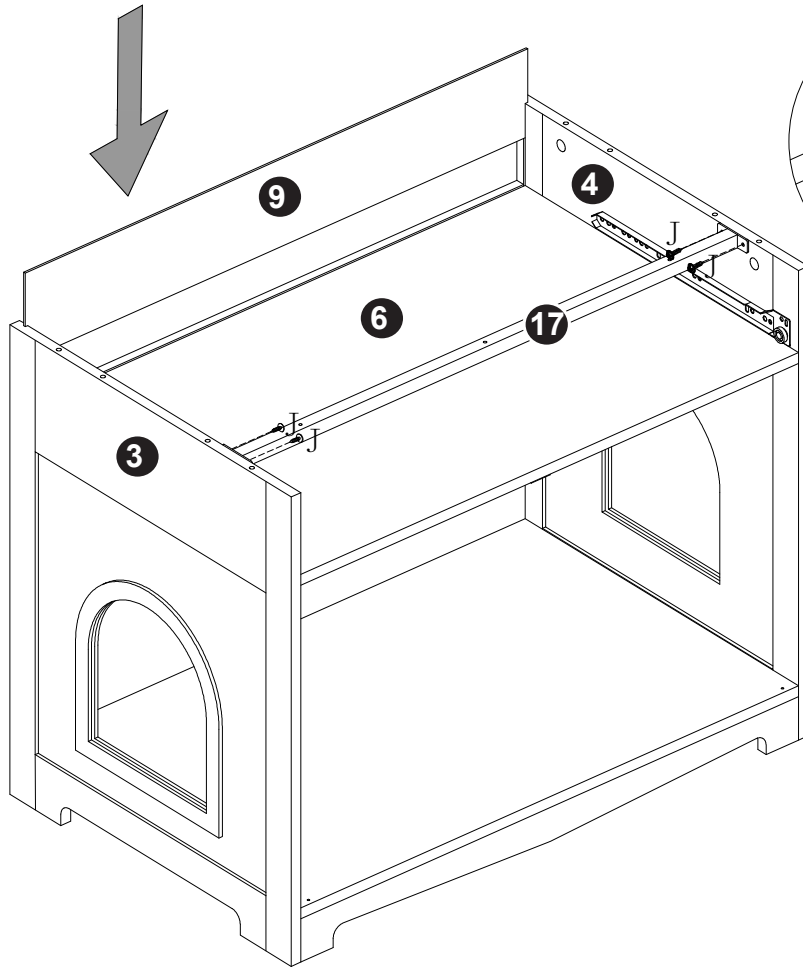

PET ENCLOSURE

DL-C23003-WH/W42090264
DL-C23003-GY/W42090265
DL-C23003-EP/W42090266

Attention please:

Improper use of screws may cause the product surface damage!
Please be careful when installing.

1

- | | | | | | |
|----------------------|---------------------|---------------------|-------------|--------------|--------------|
| A ×12
6×35 | D ×6
3×12 | E ×2
3×14 | M ×1 | CL ×1 | CR ×1 |
|----------------------|---------------------|---------------------|-------------|--------------|--------------|

2

3

4

5

6

7

8

D ×2 3×12 	H ×4 4×16 	I ×2 	K ×4 	L ×2 
--	--	---	--	--