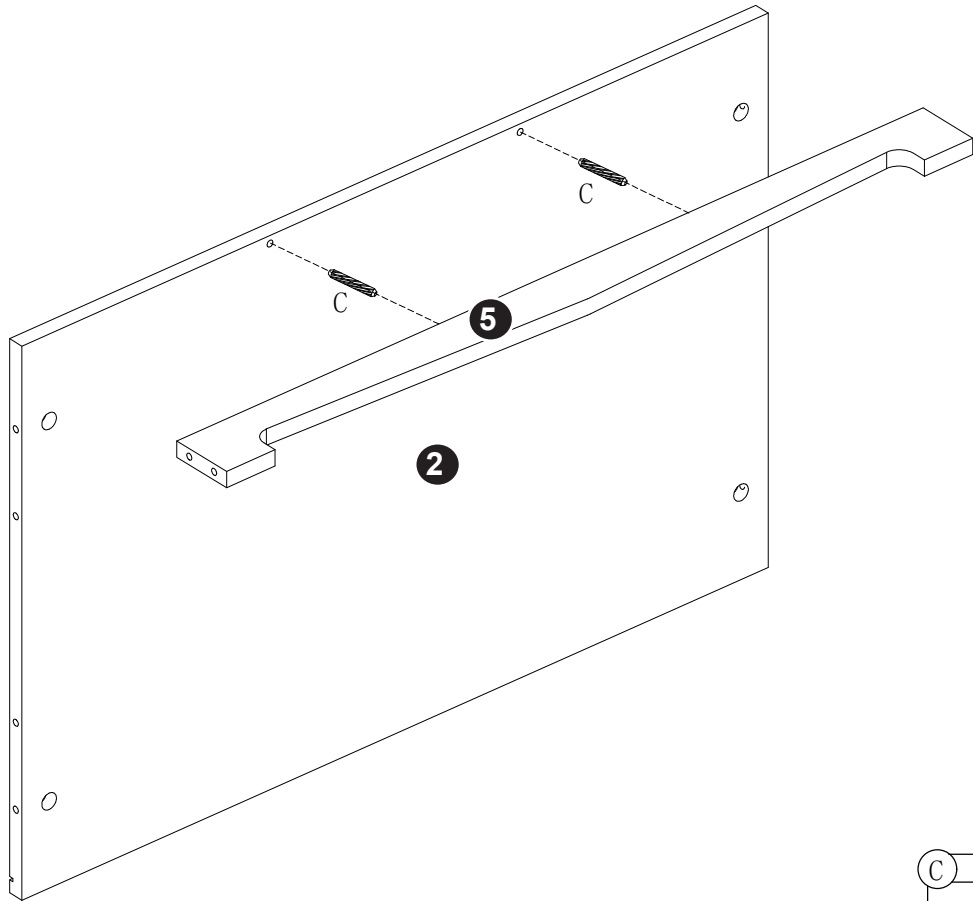

PET ENCLOSURE

DL-C23003-WH/W42090264
DL-C23003-GY/W42090265
DL-C23003-EP/W42090266

Attention please:

Improper use of screws may cause the product surface damage!
Please be careful when installing.

1

- | | | | | | |
|----------------------|---------------------|---------------------|-------------|--------------|--------------|
| A ×12
6×35 | D ×6
3×12 | E ×2
3×14 | M ×1 | CL ×1 | CR ×1 |
|----------------------|---------------------|---------------------|-------------|--------------|--------------|

2

3

4

5

6

7

8

D ×2 3×12 	H ×4 4×16 	I ×2 	K ×4 	L ×2 
--	--	---	--	--