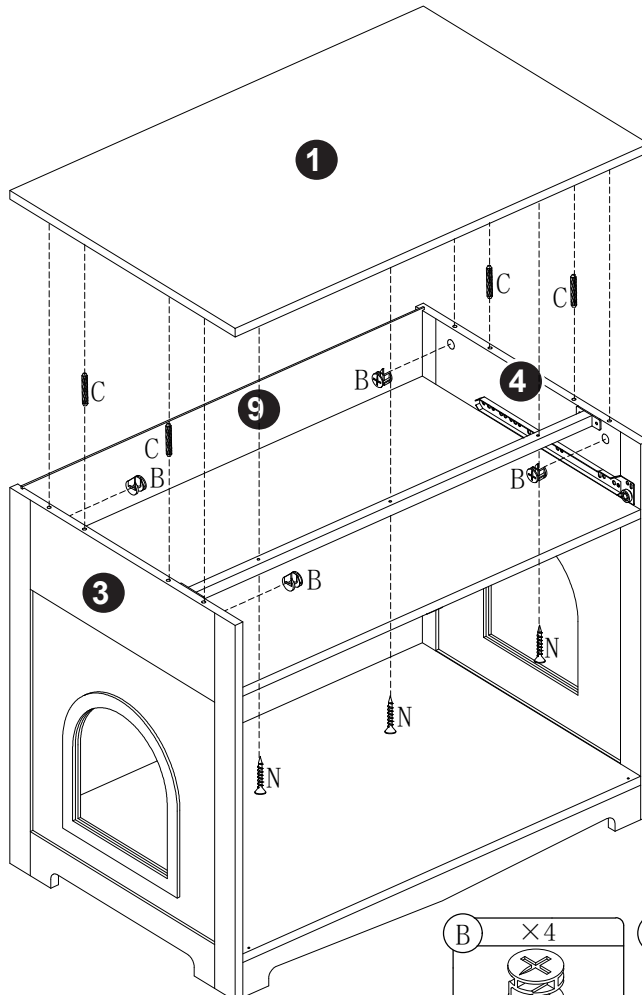

PET ENCLOSURE

DL-C23003-WH/W42090264
DL-C23003-GY/W42090265
DL-C23003-EP/W42090266

Attention please:

Improper use of screws may cause the product surface damage!
Please be careful when installing.

1

- | | | | | | |
|----------------------|---------------------|---------------------|-------------|--------------|--------------|
| A ×12
6×35 | D ×6
3×12 | E ×2
3×14 | M ×1 | CL ×1 | CR ×1 |
|----------------------|---------------------|---------------------|-------------|--------------|--------------|

2

3

4

5

6

7

8

D ×2 3×12 	H ×4 4×16 	I ×2 	K ×4 	L ×2 
--	--	---	--	--