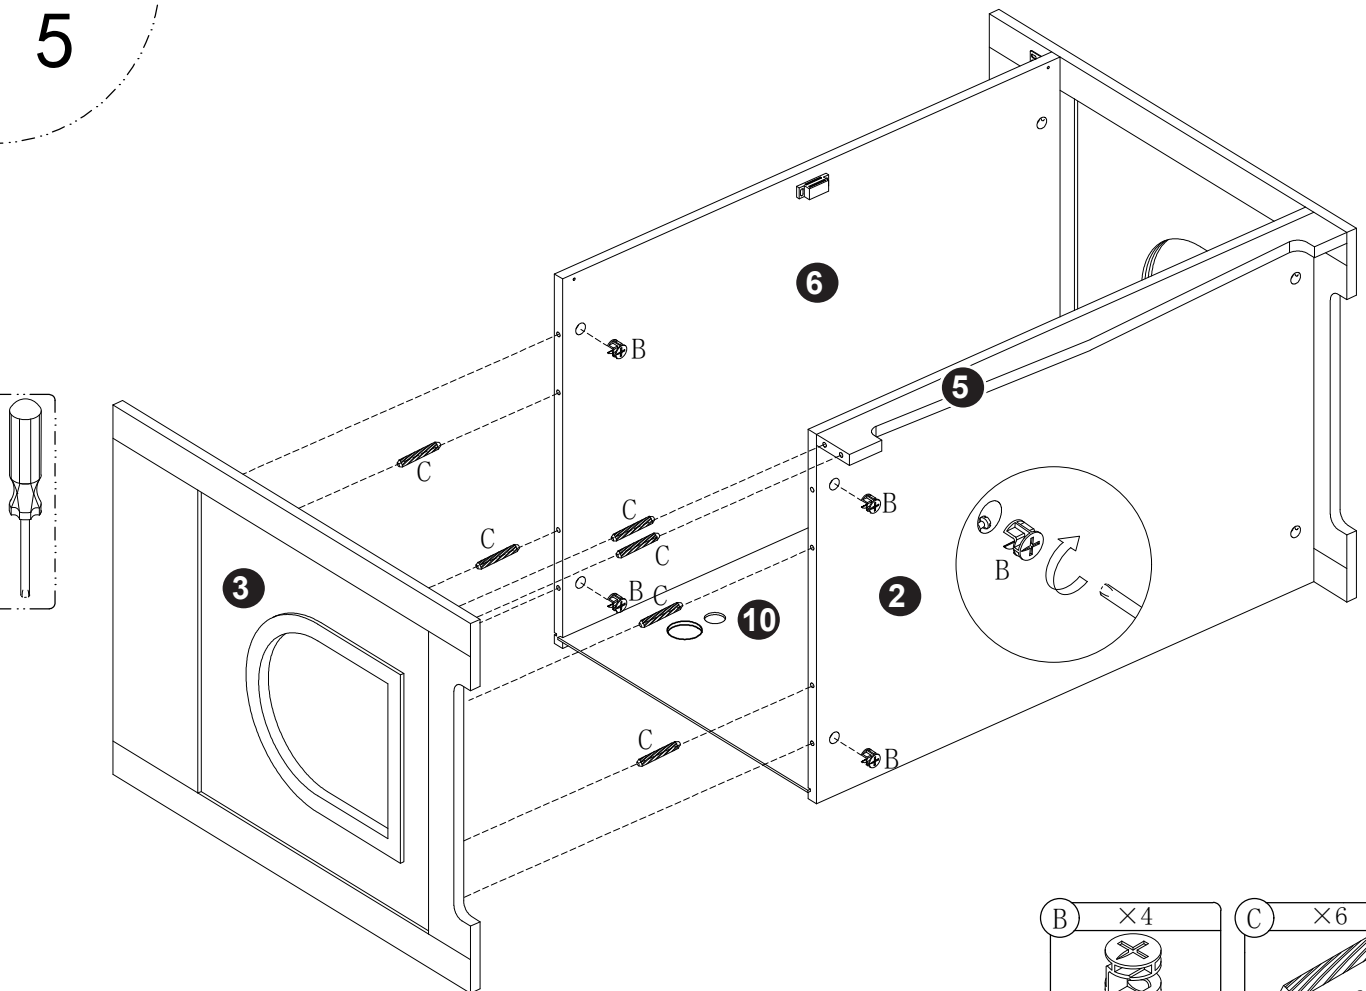

PET ENCLOSURE

DL-C23003-WH/W42090264
DL-C23003-GY/W42090265
DL-C23003-EP/W42090266

Attention please:

Improper use of screws may cause the product surface damage!
Please be careful when installing.

1

- | | | | | | |
|----------------------|---------------------|---------------------|-------------|--------------|--------------|
| A ×12
6×35 | D ×6
3×12 | E ×2
3×14 | M ×1 | CL ×1 | CR ×1 |
|----------------------|---------------------|---------------------|-------------|--------------|--------------|

2

3

4

5

6

7

8

D ×2 3×12 	H ×4 4×16 	I ×2 	K ×4 	L ×2 
--	--	---	--	--