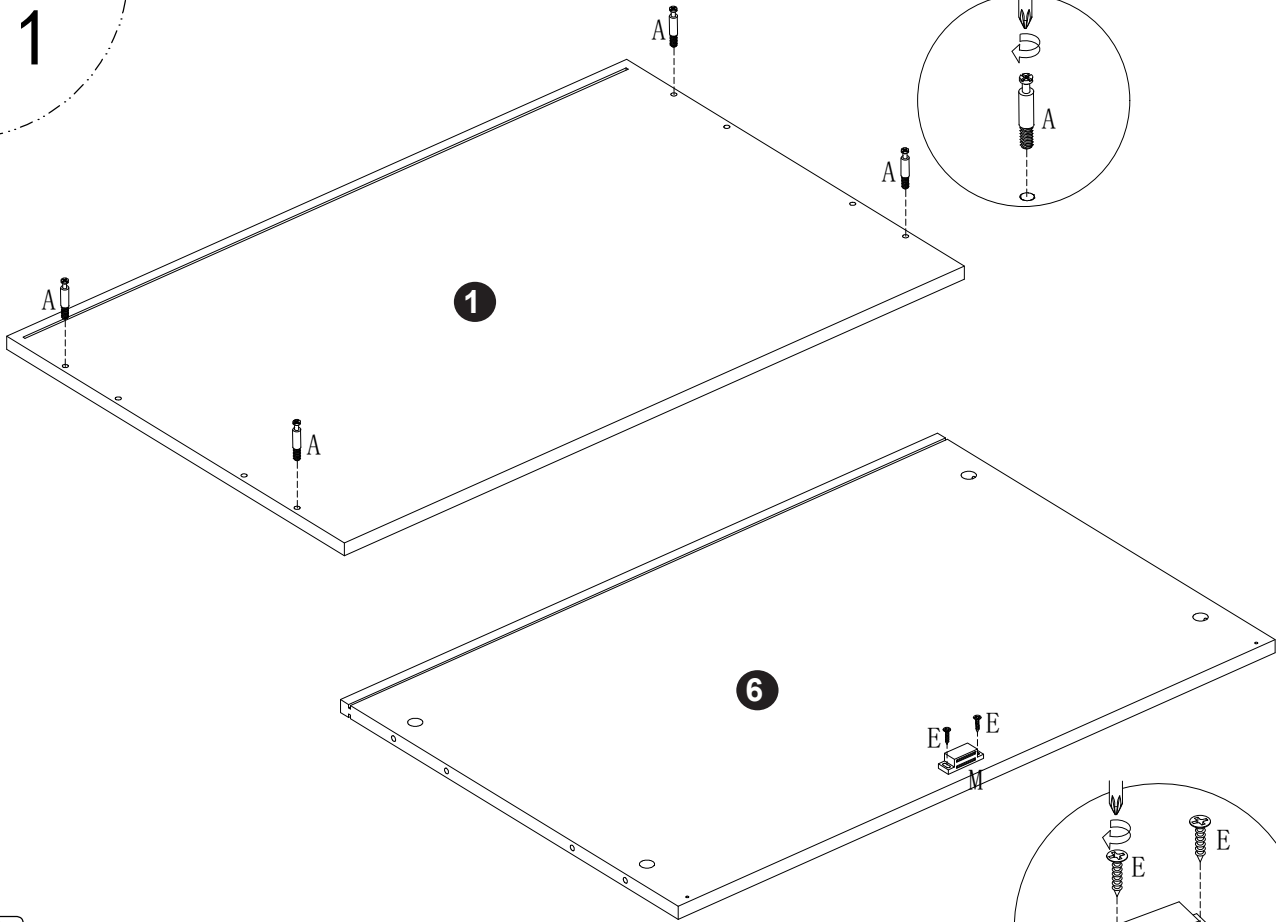

PET ENCLOSURE

DL-C23003-WH/W42090264
DL-C23003-GY/W42090265
DL-C23003-EP/W42090266

Attention please:

Improper use of screws may cause the product surface damage!
Please be careful when installing.

1

- | | | | | | |
|----------------------|---------------------|---------------------|-------------|--------------|--------------|
| A ×12
6×35 | D ×6
3×12 | E ×2
3×14 | M ×1 | CL ×1 | CR ×1 |
|----------------------|---------------------|---------------------|-------------|--------------|--------------|

2

3

4

5

6

7

8

D ×2 3×12 	H ×4 4×16 	I ×2 	K ×4 	L ×2 
--	--	---	--	--