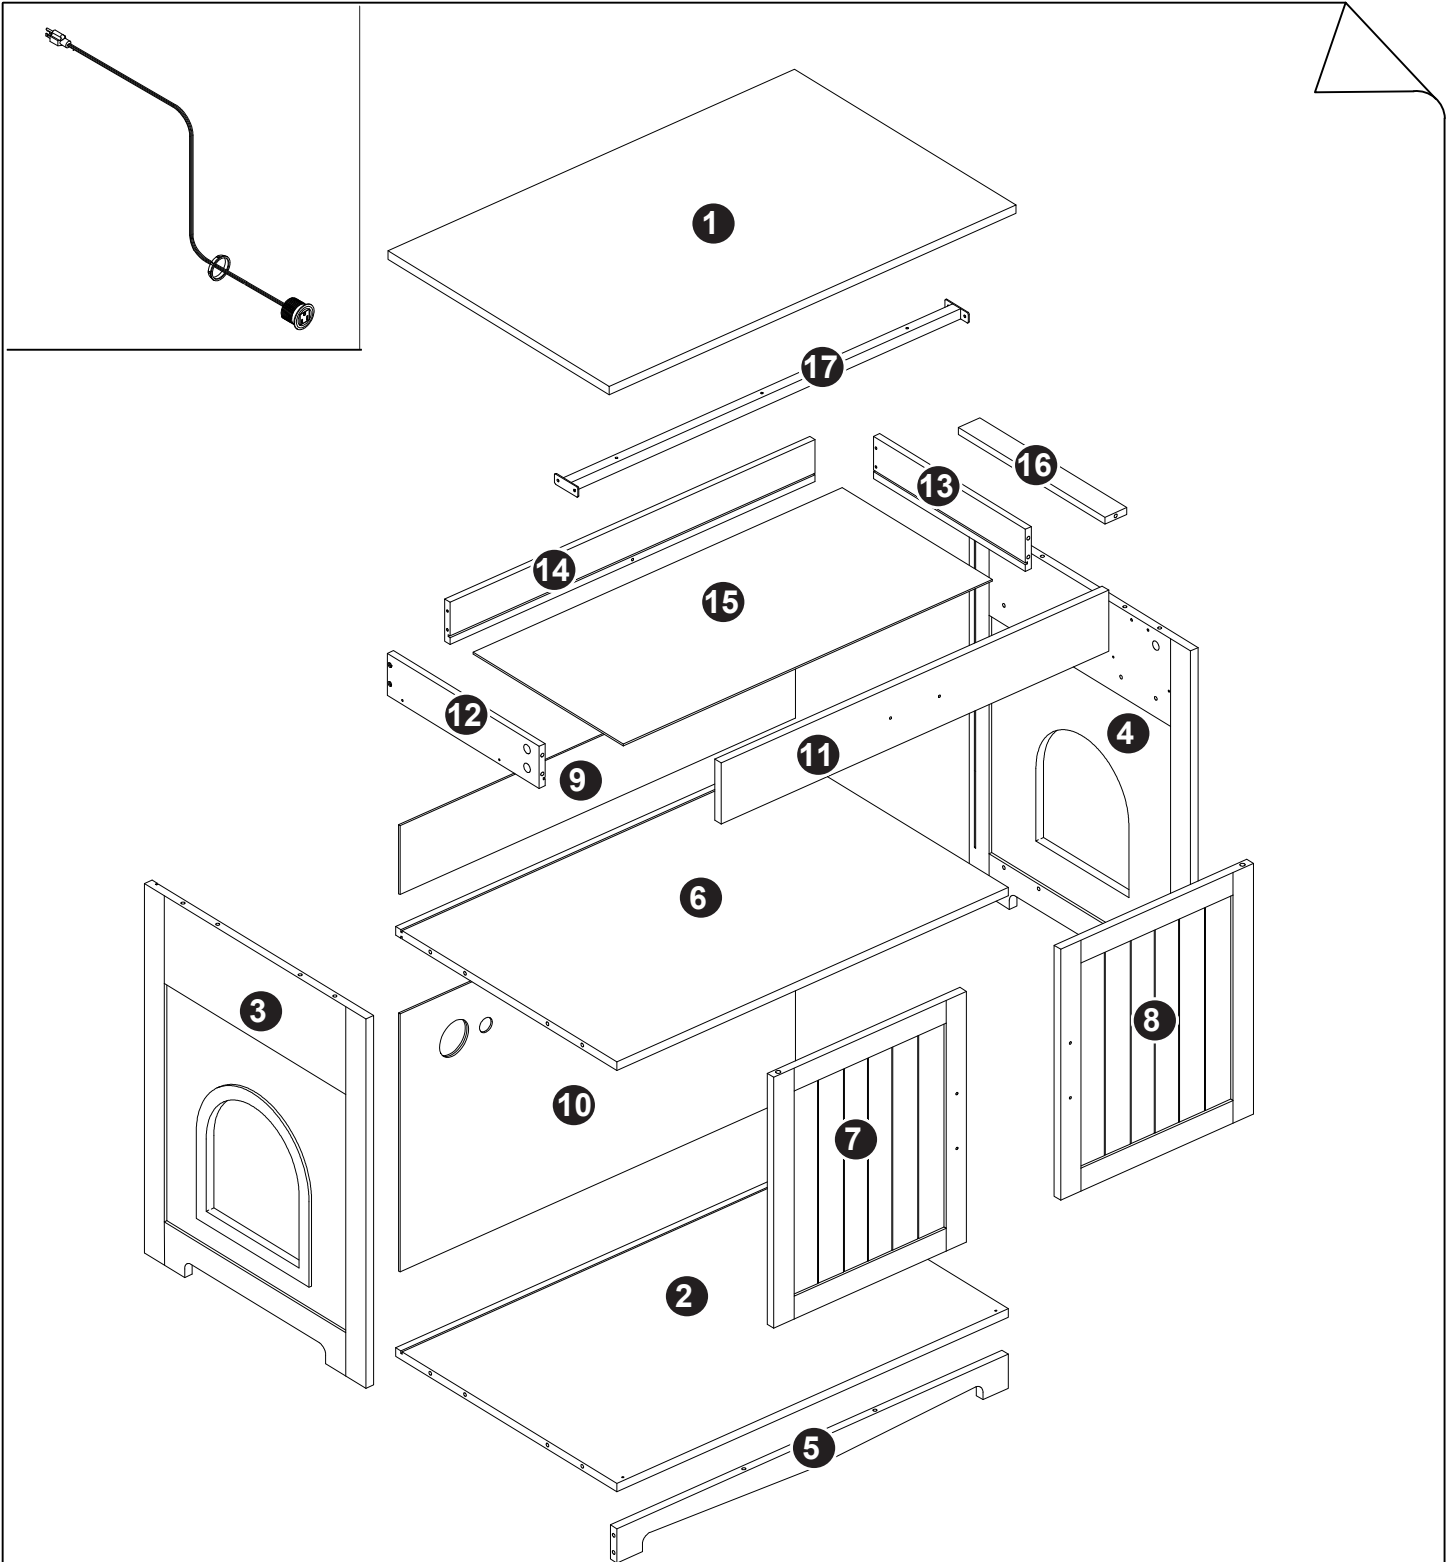

PET ENCLOSURE

DL-C23003-WH/W42090264
DL-C23003-GY/W42090265
DL-C23003-EP/W42090266

Attention please:

Improper use of screws may cause the product surface damage!
Please be careful when installing.

1

- | | | | | | |
|----------------------|---------------------|---------------------|-------------|--------------|--------------|
| A ×12
6×35 | D ×6
3×12 | E ×2
3×14 | M ×1 | CL ×1 | CR ×1 |
|----------------------|---------------------|---------------------|-------------|--------------|--------------|

2

3

4

5

6

7

8

D ×2 3×12 	H ×4 4×16 	I ×2 	K ×4 	L ×2 
--	--	---	--	--

9

10

11

12

13

14

15

16