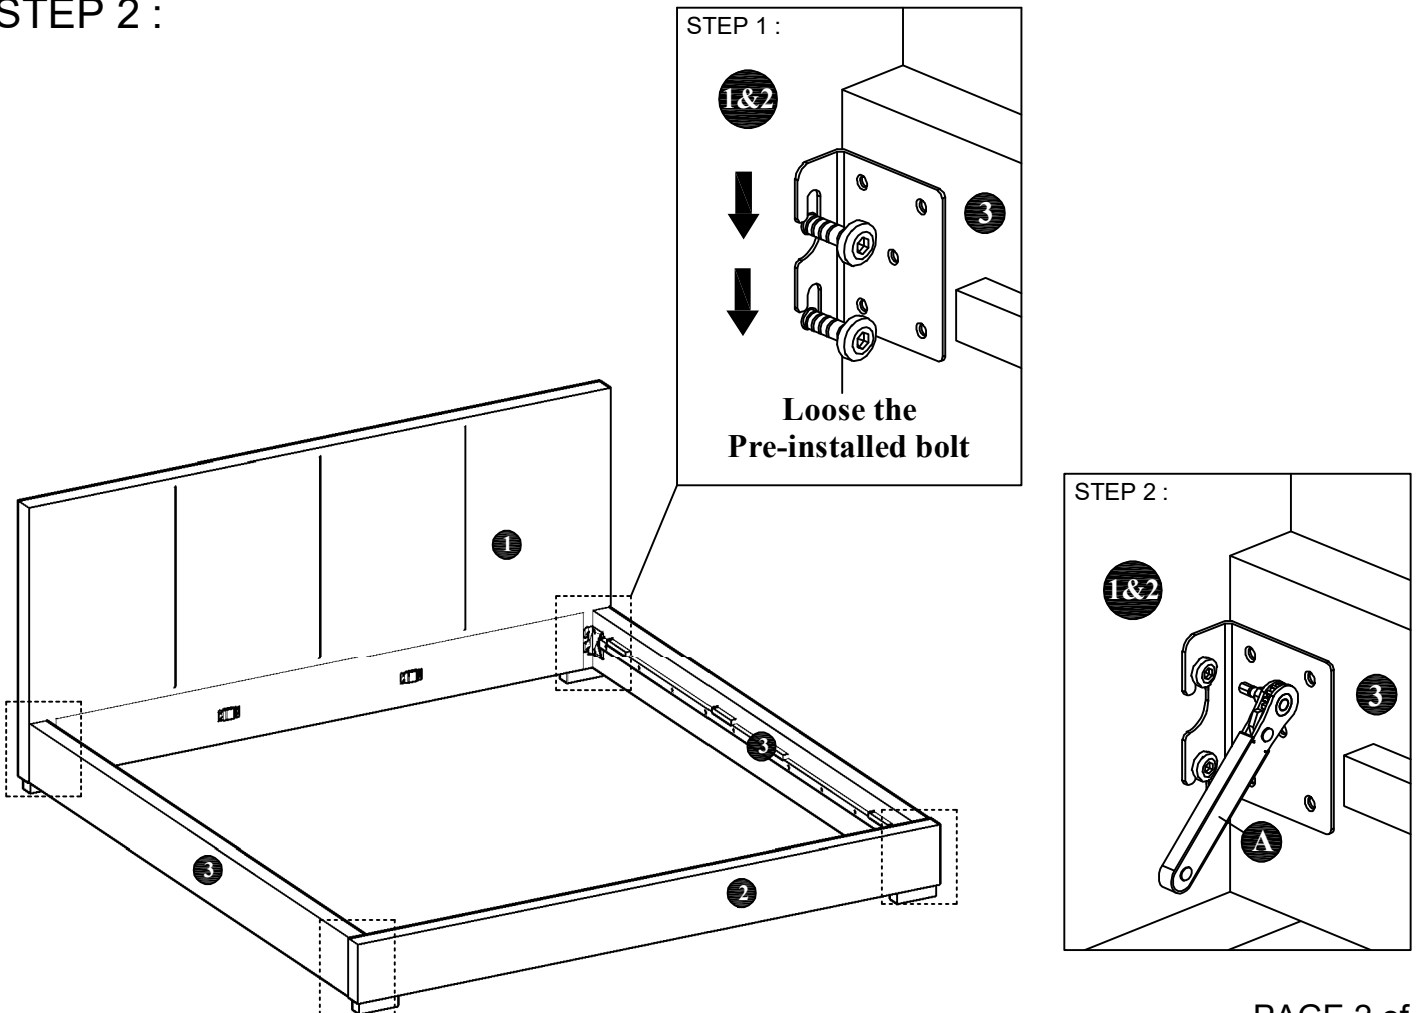

ASSEMBLY INSTRUCTIONS

MODEL :BIRCH

COMPONENT

Headboard - 1 pc.  ①	Footboard - 1 pc.  ②	Side Rail - 2 pcs.  ③	Bed Leg - 4 pcs.  ④	Center Rail - 2 pcs.  ⑤	Center Leg - 6 pcs.  ⑥	Slats - 12 pcs.(2set)  ⑦
---	--	---	---	---	--	--

HARDWARE

Ratchet Tool - 1 pc.  A	Allen Key M4 (Long Ball Head) - 1 pc.  B	JCBC Bolt M6 x 40mm - 20 pcs.  C	Wood Screw M4 x 20mm - 4 pcs.  D	Wood Screw M4 x 25mm - 16 pcs.  E
--	---	---	---	--

ASSEMBLY INSTRUCTIONS

STEP 1 :

STEP 2 :

ASSEMBLY INSTRUCTIONS

STEP 3 :

STEP 4 :

ASSEMBLY INSTRUCTIONS

STEP 5 :

COMPLETE VIEW