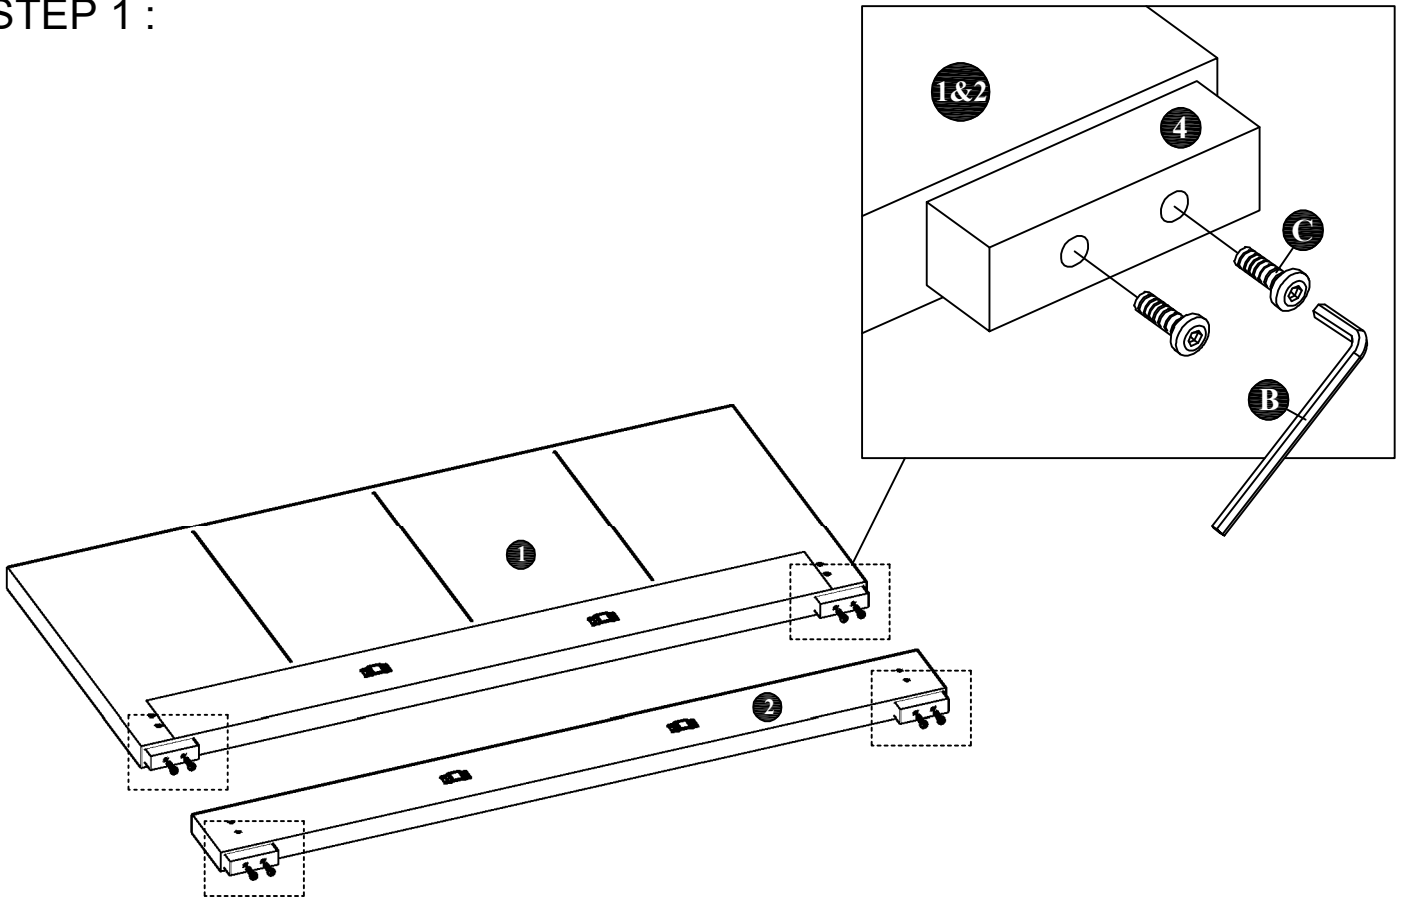

ASSEMBLY INSTRUCTIONS

MODEL :BIRCH

COMPONENT

Headboard - 1 pc.  ①	Footboard - 1 pc.  ②	Side Rail - 2 pcs.  ③	Bed Leg - 4 pcs.  ④	Center Rail - 2 pcs.  ⑤	Center Leg - 6 pcs.  ⑥	Slats - 12 pcs.(2set)  ⑦
---	--	---	---	---	--	--

HARDWARE

Ratchet Tool - 1 pc.  A	Allen Key M4 (Long Ball Head) - 1 pc.  B	JCBC Bolt M6 x 40mm - 20 pcs.  C	Wood Screw M4 x 20mm - 4 pcs.  D	Wood Screw M4 x 25mm - 16 pcs.  E
--	---	---	---	--

ASSEMBLY INSTRUCTIONS

STEP 1 :

STEP 2 :

ASSEMBLY INSTRUCTIONS

STEP 3 :

STEP 4 :

ASSEMBLY INSTRUCTIONS

STEP 5 :

COMPLETE VIEW