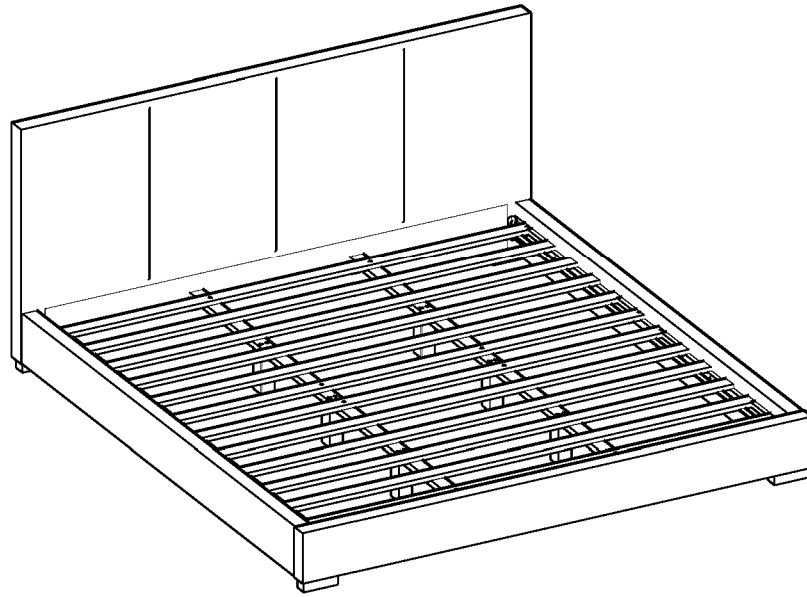

ASSEMBLY INSTRUCTIONS

MODEL :BIRCH

COMPONENT

Headboard - 1 pc.  ①	Footboard - 1 pc.  ②	Side Rail - 2 pcs.  ③	Bed Leg - 4 pcs.  ④	Center Rail - 2 pcs.  ⑤	Center Leg - 6 pcs.  ⑥	Slats - 12 pcs.(2set)  ⑦
---	--	---	---	---	--	--

HARDWARE

Ratchet Tool - 1 pc.  A	Allen Key M4 (Long Ball Head) - 1 pc.  B	JCBC Bolt M6 x 40mm - 20 pcs.  C	Wood Screw M4 x 20mm - 4 pcs.  D	Wood Screw M4 x 25mm - 16 pcs.  E
--	---	---	---	--

ASSEMBLY INSTRUCTIONS