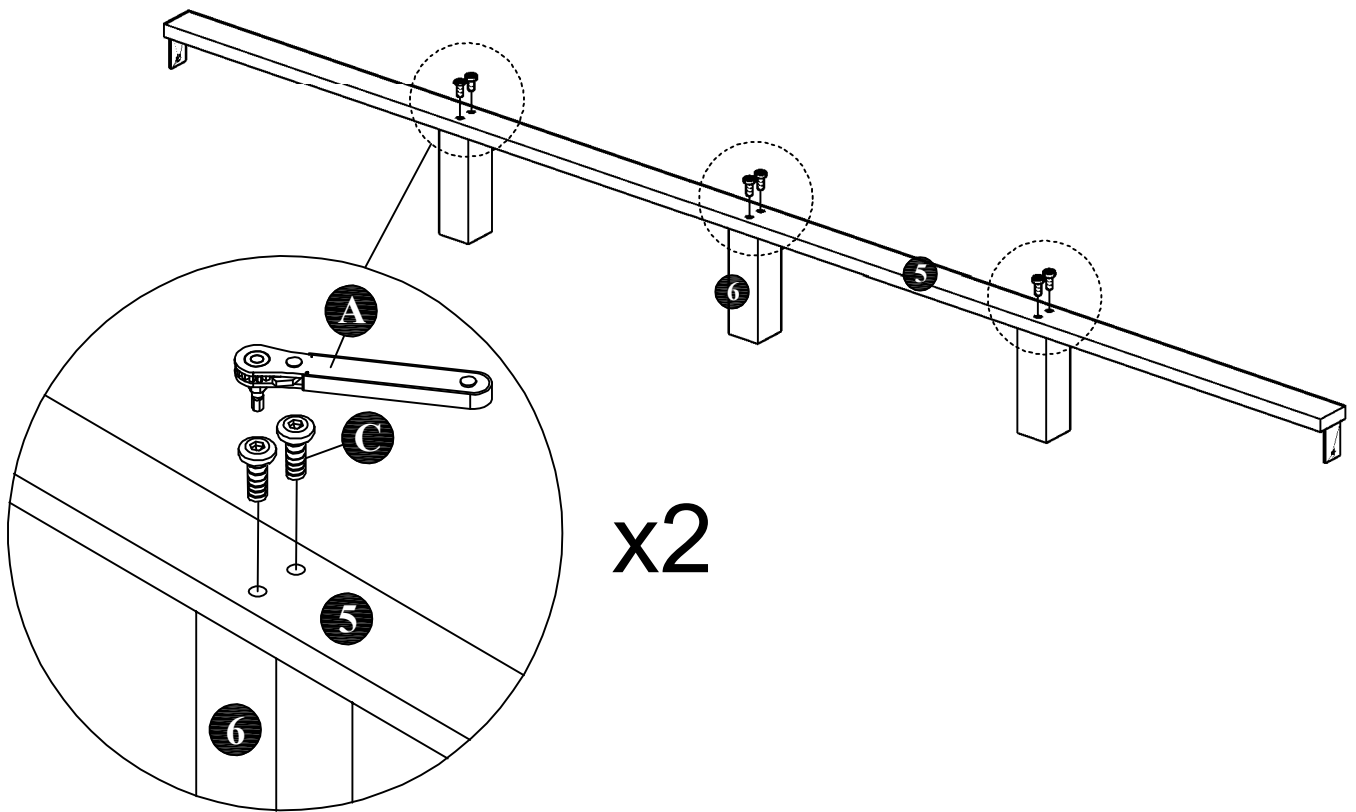

ASSEMBLY INSTRUCTIONS

MODEL :BIRCH

COMPONENT

Headboard - 1 pc.  ①	Footboard - 1 pc.  ②	Side Rail - 2 pcs.  ③	Bed Leg - 4 pcs.  ④	Center Rail - 2 pcs.  ⑤	Center Leg - 6 pcs.  ⑥	Slats - 12 pcs.(2set)  ⑦
---	--	---	---	---	--	--

HARDWARE

Ratchet Tool - 1 pc.  A	Allen Key M4 (Long Ball Head) - 1 pc.  B	JCBC Bolt M6 x 40mm - 20 pcs.  C	Wood Screw M4 x 20mm - 4 pcs.  D	Wood Screw M4 x 25mm - 16 pcs.  E
--	---	---	---	--

ASSEMBLY INSTRUCTIONS

STEP 1 :

STEP 2 :

ASSEMBLY INSTRUCTIONS

STEP 3 :

STEP 4 :

ASSEMBLY INSTRUCTIONS

STEP 5 :

COMPLETE VIEW