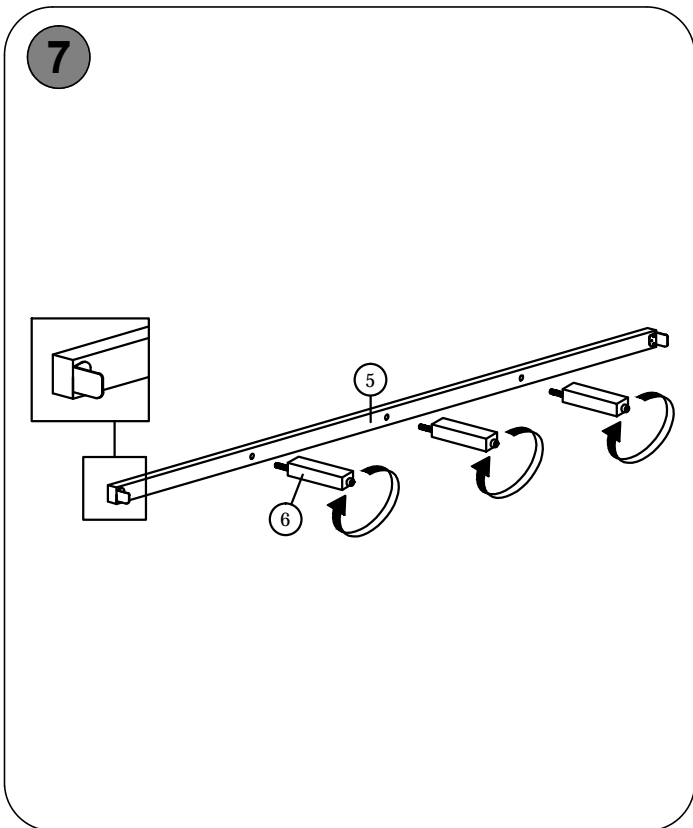

- Part 4 - Side Rails
- Part 5 - Center Support Bar
- Part 6 - Support Legs
- Part 7 - Slats

2 IMPORTANT ASSEMBLY INFORMATION

Assembly Step Ensure the side rail bracket is fully hooked onto bolt loosely threaded with both washers on the **OUTSIDE** of the bracket first, then proceed to fully tightening all 4 corners.

+ Parts Included

① HEADBOARD
(1 PC)

② FOOTBOARD
(1 PC)

③ BED LEG
(2 PCS)

④ SIDE RAILS
(2 PCS)

⑤ CENTER SUPPORT BAR
(1 PC)

⑥ SUPPORT LEGS
(3 PCS)

⑦ SLATS
(1 SET)

+ Hardware Included

A M6 x 20mm
(4 PCS)

B M6
(4 PCS)

C M8
(2 PCS)

D M4 x 20mm
(8 PCS)

E M4 x 38mm
(9 PCS)

F 5/16 HEX NUT
(2 PCS)

G VMB 3087
(2 PCS)

H SPANNER 13mm
(1 PC)

I M4
(1 PC)

J M5
(1 PC)

K M6
(4 PCS)

ASSEMBLY INSTRUCTIONS

FULL

ASSEMBLY INSTRUCTIONS

FULL