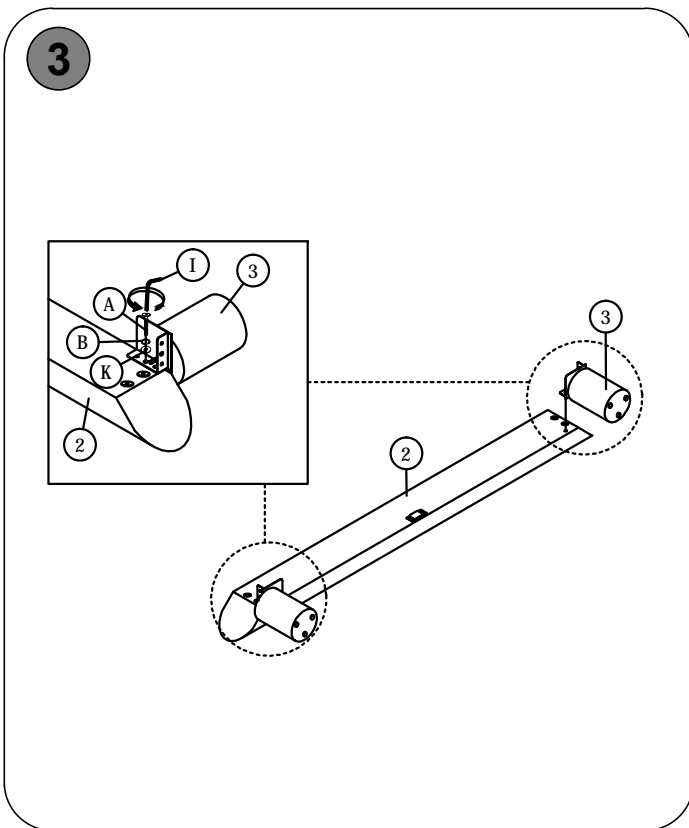

- Part 4 - Side Rails
- Part 5 - Center Support Bar
- Part 6 - Support Legs
- Part 7 - Slats

2 IMPORTANT ASSEMBLY INFORMATION

Assembly Step Ensure the side rail bracket is fully hooked onto bolt loosely threaded with both washers on the **OUTSIDE** of the bracket first, then proceed to fully tightening all 4 corners.

+ Hardware Included

A M6 x 20mm
(4 PCS)

B M6
(4 PCS)

C M8
(2 PCS)

D M4 x 20mm
(8 PCS)

E M4 x 38mm
(9 PCS)

F 5/16 HEX NUT
(2 PCS)

G VMB 3087
(2 PCS)

H SPANNER 13mm
(1 PC)

I M4
(1 PC)

J M5
(1 PC)

K M6
(4 PCS)

ASSEMBLY INSTRUCTIONS

FULL

ASSEMBLY INSTRUCTIONS

FULL