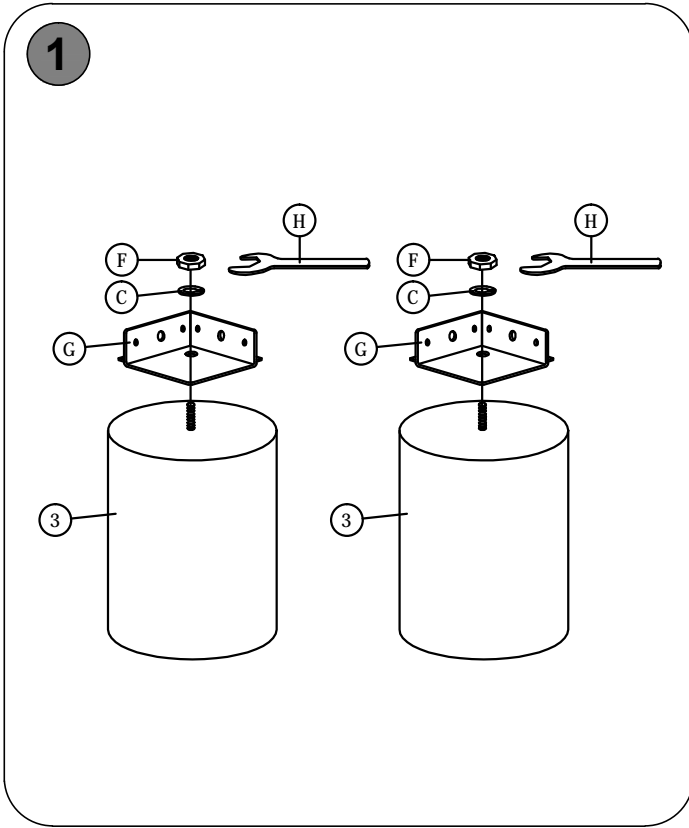

- Part 4 - Side Rails
- Part 5 - Center Support Bar
- Part 6 - Support Legs
- Part 7 - Slats

2 IMPORTANT ASSEMBLY INFORMATION

Assembly Step Ensure the side rail bracket is fully hooked onto bolt loosely threaded with both washers on the **OUTSIDE** of the bracket first, then proceed to fully tightening all 4 corners.

+ Hardware Included

A M6 x 20mm
(4 PCS)

B M6
(4 PCS)

C M8
(2 PCS)

D M4 x 20mm
(8 PCS)

E M4 x 38mm
(9 PCS)

F 5/16 HEX NUT
(2 PCS)

G VMB 3087
(2 PCS)

H SPANNER 13mm
(1 PC)

I M4
(1 PC)

J M5
(1 PC)

K M6
(4 PCS)

ASSEMBLY INSTRUCTIONS

FULL

ASSEMBLY INSTRUCTIONS

FULL