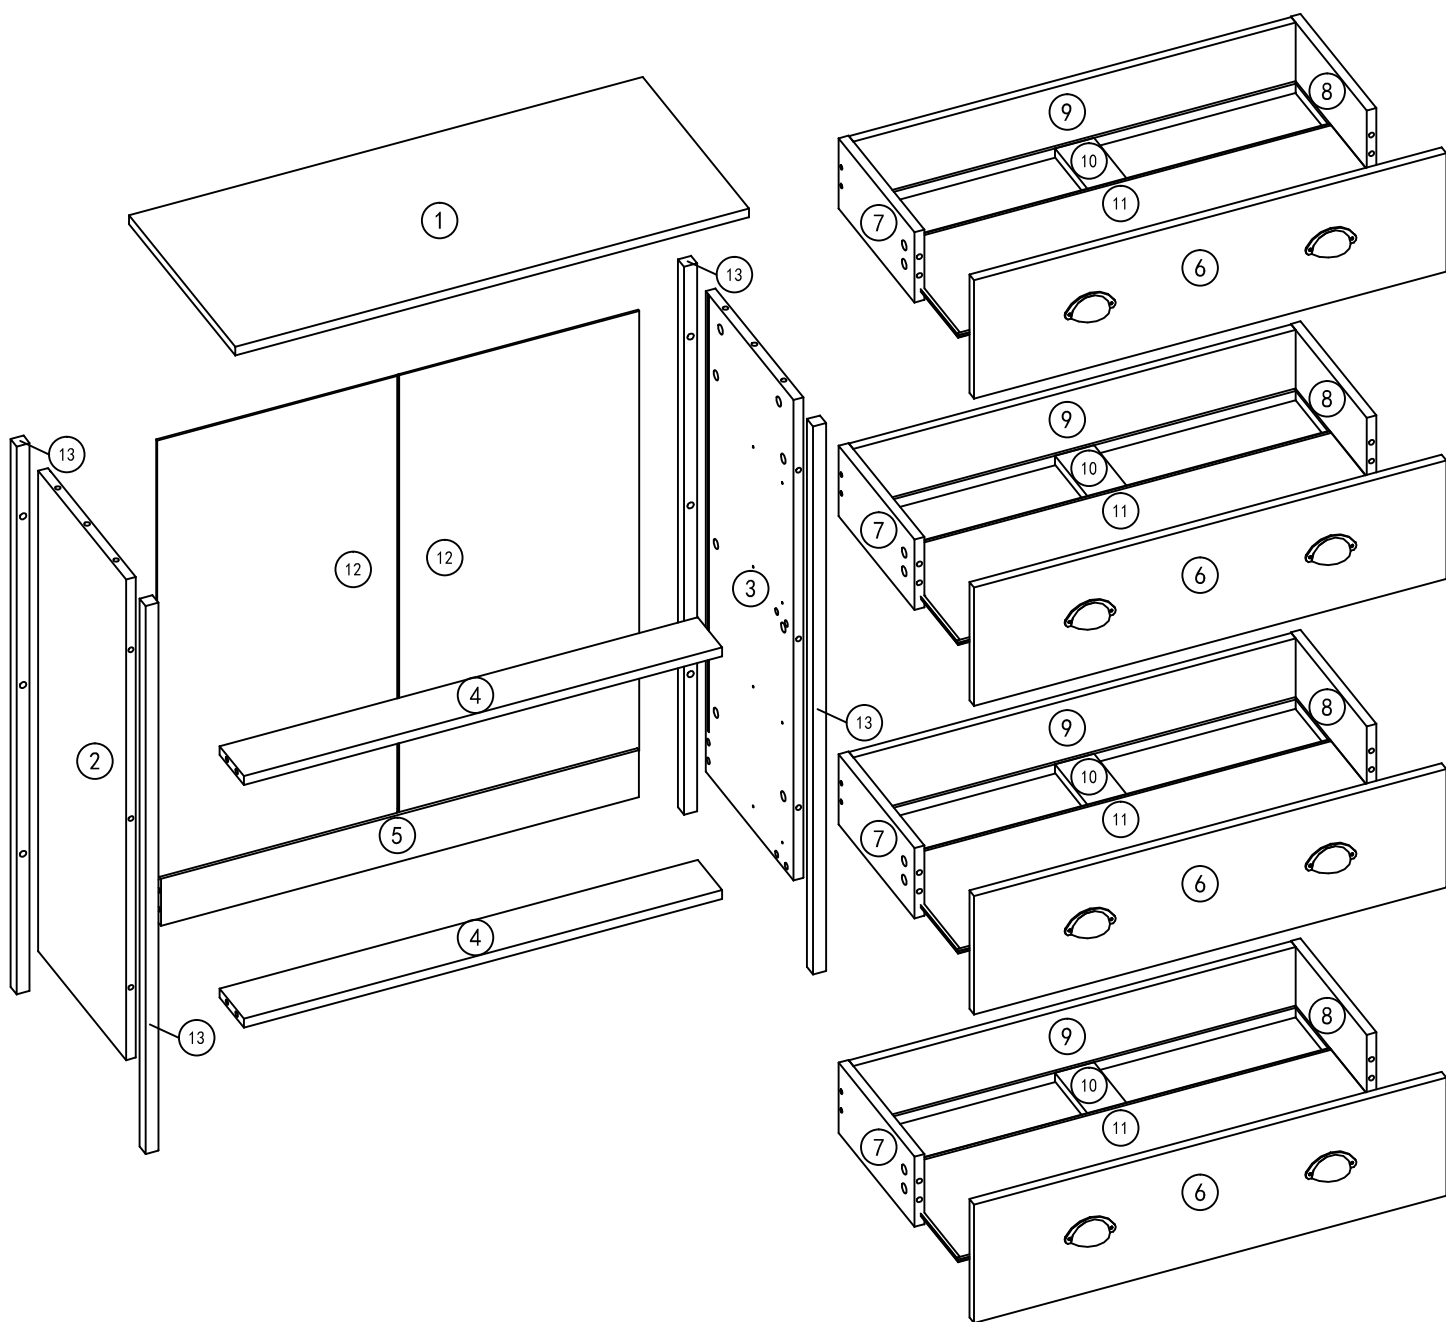

## 4 DRAWER CHEST Assembly Instructions

**PLEASE READ** this instructions carefully before assembly the product.

Please open the outer carton carefully and confirm all parts and fixings condition according to the instruction before assembly.

Our professional after-sales service staff will give you a satisfactory answer within 24 hours.

<b>A</b> 52PCS 	<b>B</b> 52PCS 	<b>C</b> 2PCS 	<b>D</b> 4SET  DR DL CR CL 250	<b>E</b> 8PCS 
<b>F</b> 20PCS M3. 5*35 	<b>G</b> 32PCS M3. 5*14 	<b>H</b> 1PCS  L=738mm	<b>J</b> 10PCS 	<b>K</b> 2PCS 