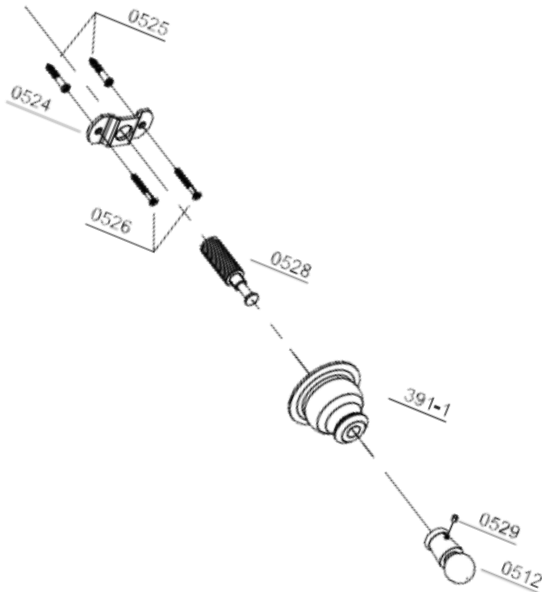

The Rio Grande Traditional Style Wall Mounted Robe Hook with High Quality Solid Brass

## COMPONENTS LIST

BILL OF MATERIAL				
ITEM	PT/ASSY	DESCRIPTION	TYPE	QTY
1	0525	Tile Anchor	ASSEMBLY	2
2	0524	Mounting Bracket	ASSEMBLY	2
3	0526	Screw	ASSEMBLY	1
4	0528	ASM	ASSEMBLY	1
5	391-1	Handle Escutcheon	ASSEMBLY	1
6	0529	Final Robe Hook	ASSEMBLY	2
7	0512	Post	ASSEMBLY	2