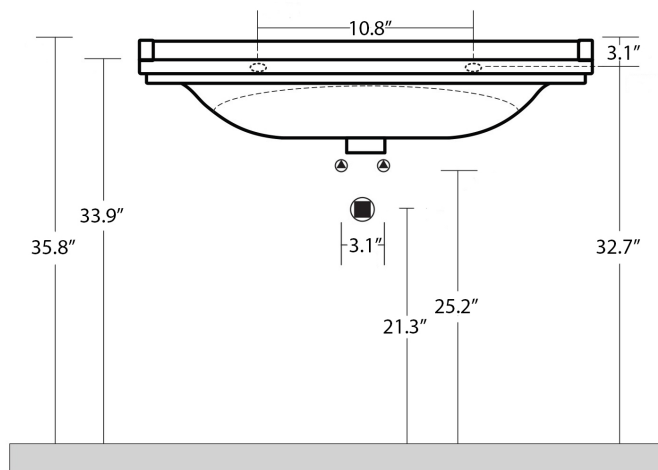

### Codes & Standards:

- ADA Compliant

\* WS Bath Collections reserves the right to revise dimensions or information on this sheet without notice

<b>Collection  </b> Waldorf	<b>Model  </b> Waldorf 4142	Dimensions Metric <i>1 inch = 2.54 cm</i> <i>1 inch = 25.4 mm</i>	 1051 Lea Drive - Collegeville, PA 19426 Tel. 215 513 9400 - Fax 610 831 0215 <a href="http://www.ws bathcollections.com">www.ws bathcollections.com</a> - <a href="mailto:info@ws bathcollections.com">info@ws bathcollections.com</a>
--------------------------------	--------------------------------	---	---

Collection  
Waldorf

Model |  
Waldorf 4142

Dimensions Metric

1 inch = 2.54 cm  
1 inch = 25.4 mm

**WS**<sup>®</sup>  
BATH  
COLLECTIONS

1051 Lea Drive - Collegeville, PA 19426  
Tel. 215 513 9400 - Fax 610 831 0215