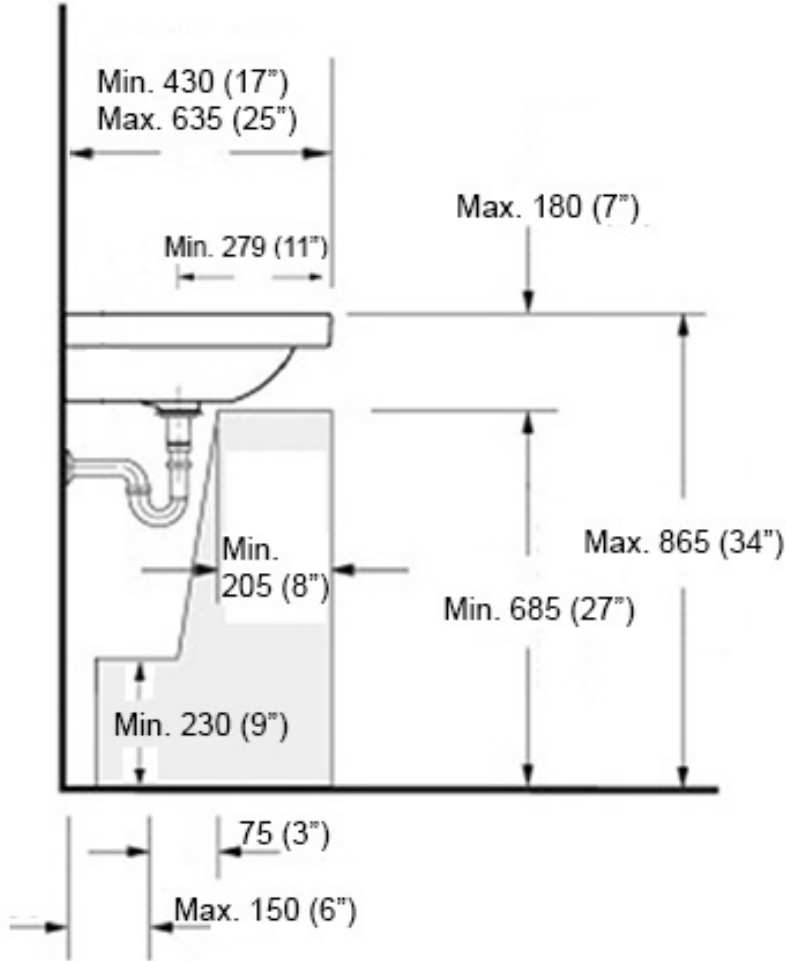

## MOUNTING HARDWARE

### Wall-mount installation

### Vessel/ countertop installation

Bolts

Silicone (optional)

Collection  
Waldorf

Model |  
Waldorf 4142

Dimensions Metric  
*1 inch = 2.54 cm*  
*1 inch = 25.4 mm*

**WS**<sup>®</sup>  
**BATH**  
**COLLECTIONS**

**Recommended ADA Installation**

Note: ADA Compliant when installed in accordance with ADA guidelines

<p><b>Collection</b> Waldorf</p>	<p><b>Model</b>   Waldorf 4142</p>	<p>Dimensions Metric 1 inch = 2.54 cm 1 inch = 25.4 mm</p>	<p><b>WS<sup>®</sup></b> BATH COLLECTIONS 1051 Lea Drive - Collegeville, PA 19426 Tel. 215 513 9400 - Fax 610 831 0215 <a href="http://www.ws bathcollections.com">www.ws bathcollections.com</a> - <a href="mailto:info@ws bathcollections.com">info@ws bathcollections.com</a></p>
--------------------------------------	--	--	--