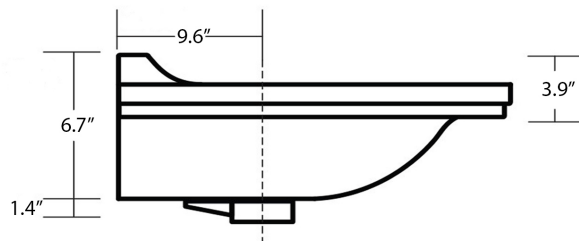

### SKU# | Options:

- Waldorf 4142.01 WG | Glossy White, One Faucet Hole
- Waldorf 4142.03-8 WG | Glossy White, Three Faucet Holes 8" Spread
- Waldorf 4142.01 BG | Glossy Black, One Faucet Hole
- Waldorf 4142.03-8 BG | Glossy Black, Three Faucet Holes 8" Spread

### Codes & Standards:

- ADA Compliant

\* WS Bath Collections reserves the right to revise dimensions or information on this sheet without notice

<b>Collection  </b> Waldorf	<b>Model  </b> Waldorf 4142	Dimensions Metric <i>1 inch = 2.54 cm</i> <i>1 inch = 25.4 mm</i>	 1051 Lea Drive - Collegeville, PA 19426 Tel. 215 513 9400 - Fax 610 831 0215 <a href="http://www.ws bathcollections.com">www.ws bathcollections.com</a> - <a href="mailto:info@ws bathcollections.com">info@ws bathcollections.com</a>
--------------------------------	--------------------------------	---	---

Collection  
Waldorf

Model |  
Waldorf 4142

Dimensions Metric

1 inch = 2.54 cm  
1 inch = 25.4 mm

**WS**<sup>®</sup>  
BATH  
COLLECTIONS

1051 Lea Drive - Collegeville, PA 19426  
Tel. 215 513 9400 - Fax 610 831 0215