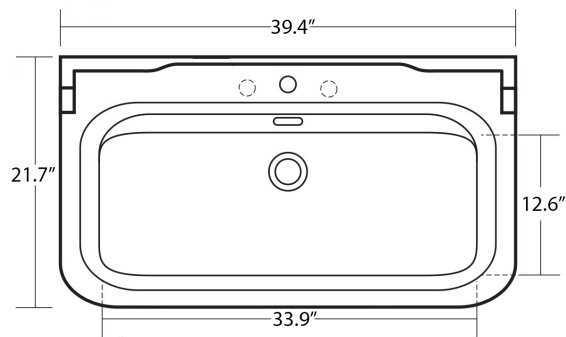

### Codes & Standards:

- ADA Compliant

\* WS Bath Collections reserves the right to revise dimensions or information on this sheet without notice

<b>Collection  </b> Waldorf	<b>Model  </b> Waldorf 4142	Dimensions Metric <i>1 inch = 2.54 cm</i> <i>1 inch = 25.4 mm</i>	 1051 Lea Drive - Collegeville, PA 19426 Tel. 215 513 9400 - Fax 610 831 0215 <a href="http://www.ws bathcollections.com">www.ws bathcollections.com</a> - <a href="mailto:info@ws bathcollections.com">info@ws bathcollections.com</a>
--------------------------------	--------------------------------	---	---

Collection  
Waldorf

Model |  
Waldorf 4142

Dimensions Metric

1 inch = 2.54 cm  
1 inch = 25.4 mm

**WS**<sup>®</sup>  
BATH  
COLLECTIONS

1051 Lea Drive - Collegeville, PA 19426  
Tel. 215 513 9400 - Fax 610 831 0215