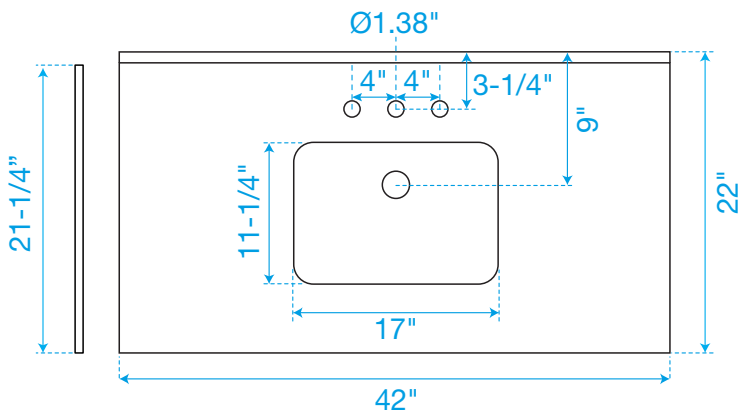

WYNDHAM COLLECTION

TOP VIEW OF VANITY CABINET

*Note: All measurements are $\pm 1/4"$.

WC-9191-42-SGL-VCA3

WYNDHAM COLLECTION

Side splash is reversible.
Note: All measurements are $\pm 1/4"$.

WC-VCA3-42-SGL-TOP