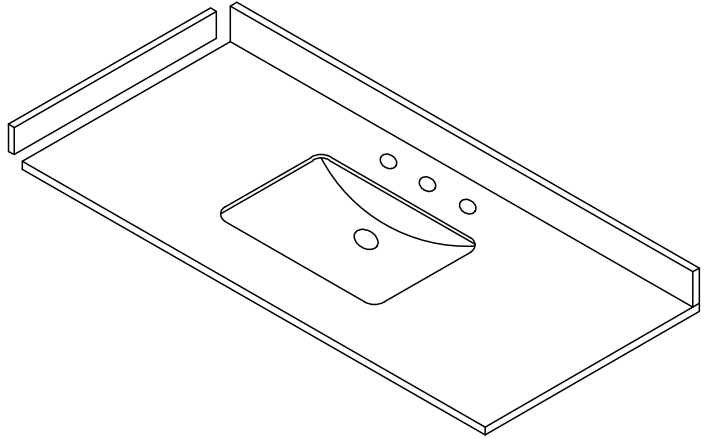

WYNDHAM COLLECTION

TOP VIEW OF VANITY CABINET

*Note: All measurements are $\pm 1/4"$.

WC-9191-42-SGL-VCA3

WYNDHAM COLLECTION

Side splash is reversible.
Note: All measurements are $\pm 1/4"$.

WC-VCA3-42-SGL-TOP