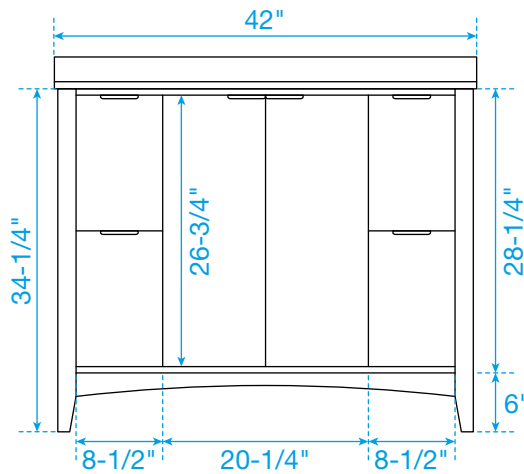

WYNDHAM COLLECTION

TOP VIEW OF VANITY CABINET

*Note: All measurements are $\pm 1/4"$.

WC-9191-42-SGL-VCA3

WYNDHAM COLLECTION

Side splash is reversible.
Note: All measurements are $\pm 1/4"$.

WC-VCA3-42-SGL-TOP