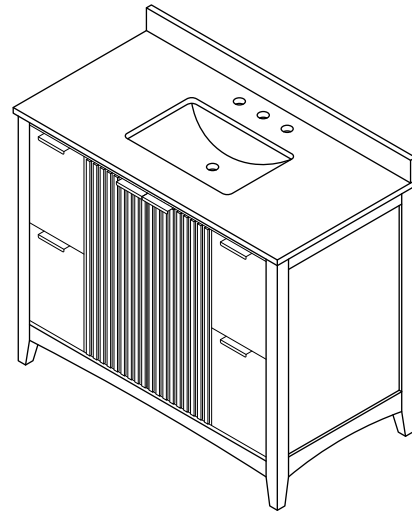

WYNDHAM COLLECTION

TOP VIEW OF VANITY CABINET

*Note: All measurements are $\pm 1/4"$.

WC-9191-42-SGL-VCA3

WYNDHAM COLLECTION

Side splash is reversible.
Note: All measurements are $\pm 1/4"$.

WC-VCA3-42-SGL-TOP