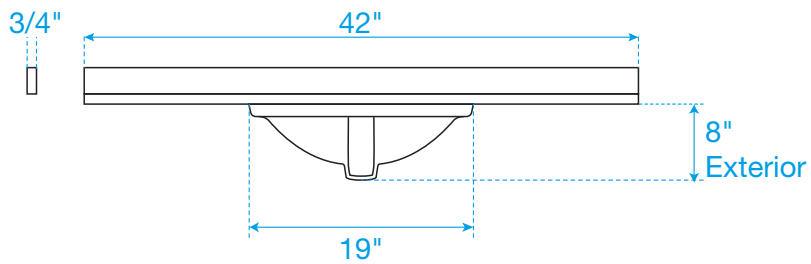

WYNDHAM COLLECTION

TOP VIEW OF VANITY CABINET

*Note: All measurements are $\pm 1/4"$.

WC-9191-42-SGL-VCA3

WYNDHAM COLLECTION

Side splash is reversible.
Note: All measurements are $\pm 1/4"$.

WC-VCA3-42-SGL-TOP