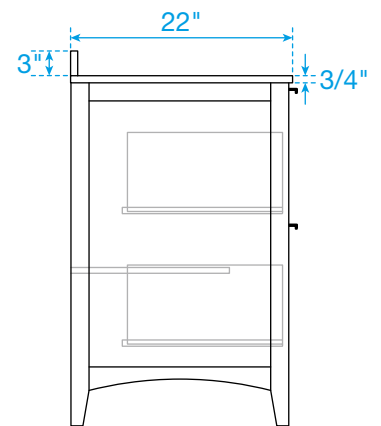

WYNDHAM COLLECTION

TOP VIEW OF VANITY CABINET

*Note: All measurements are $\pm 1/4"$.

WC-9191-42-SGL-VCA3

WYNDHAM COLLECTION

Side splash is reversible.
Note: All measurements are $\pm 1/4"$.

WC-VCA3-42-SGL-TOP