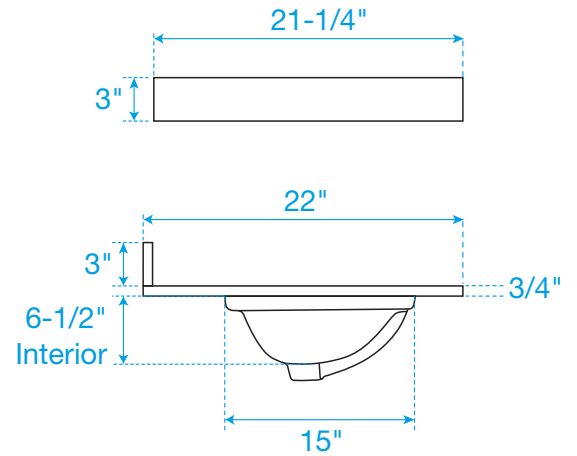

WYNDHAM COLLECTION

TOP VIEW OF VANITY CABINET

*Note: All measurements are $\pm 1/4"$.

WC-9191-42-SGL-VCA3

WYNDHAM COLLECTION

Side splash is reversible.
Note: All measurements are $\pm 1/4"$.

WC-VCA3-42-SGL-TOP