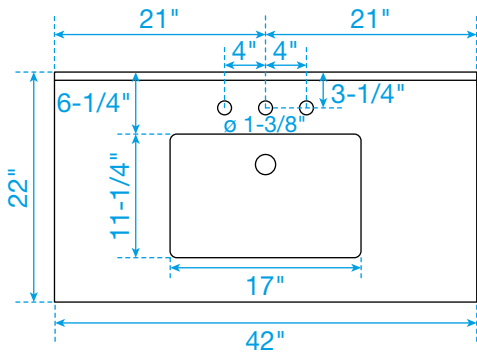

WYNDHAM COLLECTION

TOP VIEW OF VANITY CABINET

*Note: All measurements are $\pm 1/4"$.

WC-9191-42-SGL-VCA3

WYNDHAM COLLECTION

Side splash is reversible.
Note: All measurements are $\pm 1/4"$.

WC-VCA3-42-SGL-TOP