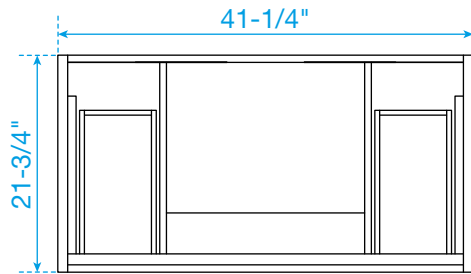

WYNDHAM COLLECTION

TOP VIEW OF VANITY CABINET

*Note: All measurements are $\pm 1/4"$.

WC-9191-42-SGL-VCA3

WYNDHAM COLLECTION

Side splash is reversible.
Note: All measurements are $\pm 1/4"$.

WC-VCA3-42-SGL-TOP