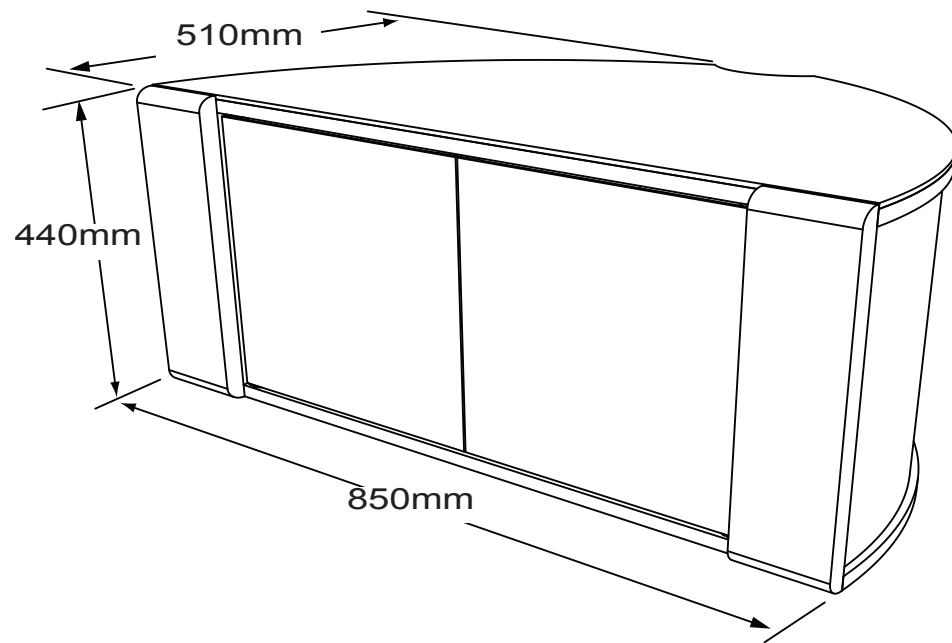

Product Dimensions

This unit has an adjustable shelf to 3 positions. Position heights as follows :

Shelf In central position : 188mm height top & bottom

Shelf in lower or higher position : 145mm top / 245mm bottom & vice versa