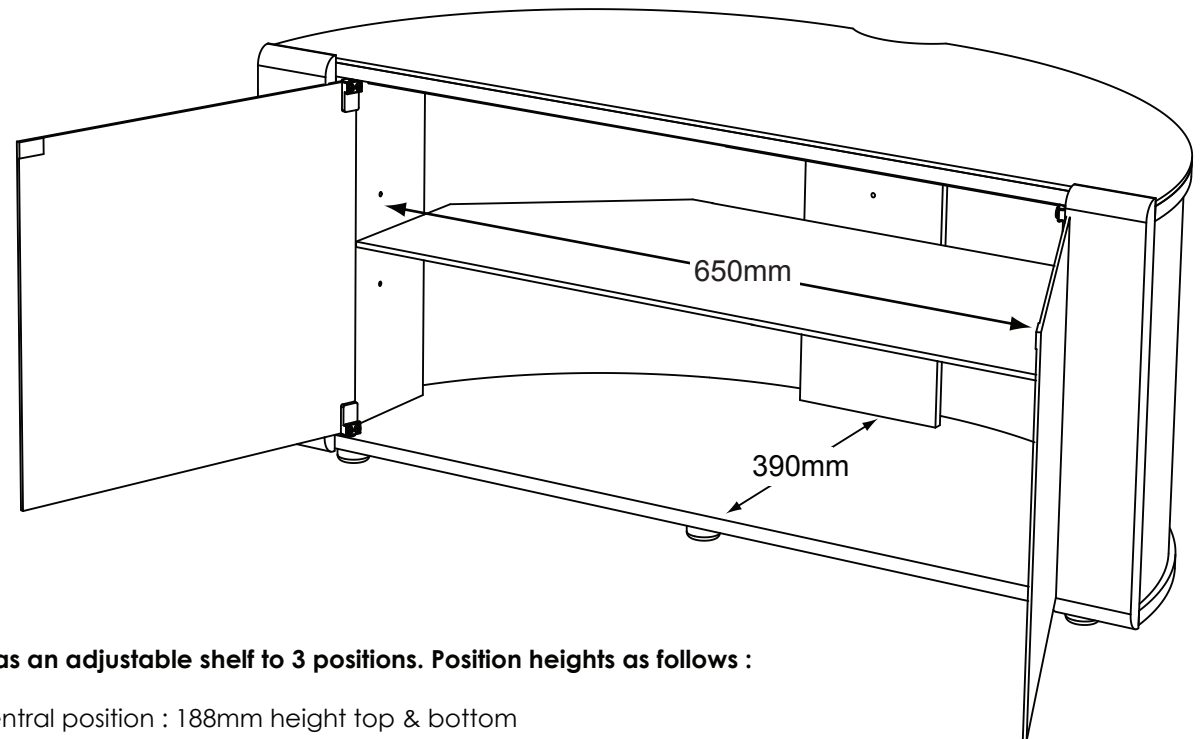

Product Dimensions

This unit has an adjustable shelf to 3 positions. Position heights as follows :

Shelf In central position : 188mm height top & bottom

Shelf in lower or higher position : 145mm top / 245mm bottom & vice versa