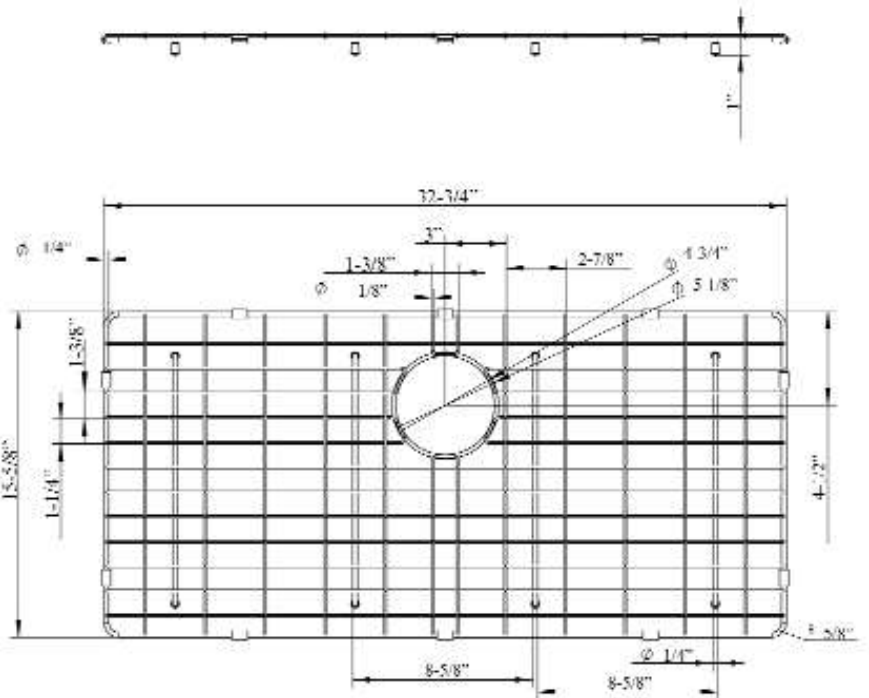

## Features:

- ▶ Fits bottom of FSSSB2008 farmer sink
- ▶ Rubber Feet Covers Included

## Finishes:

**SS** Stainless Steel

W: 32-<sup>3</sup>/<sub>4</sub>"  
D: 15-<sup>5</sup>/<sub>8</sub>"  
H: 1"

Drain Hole : 4-<sup>3</sup>/<sub>4</sub>"

Dimensions and specifications subject to change without notice.