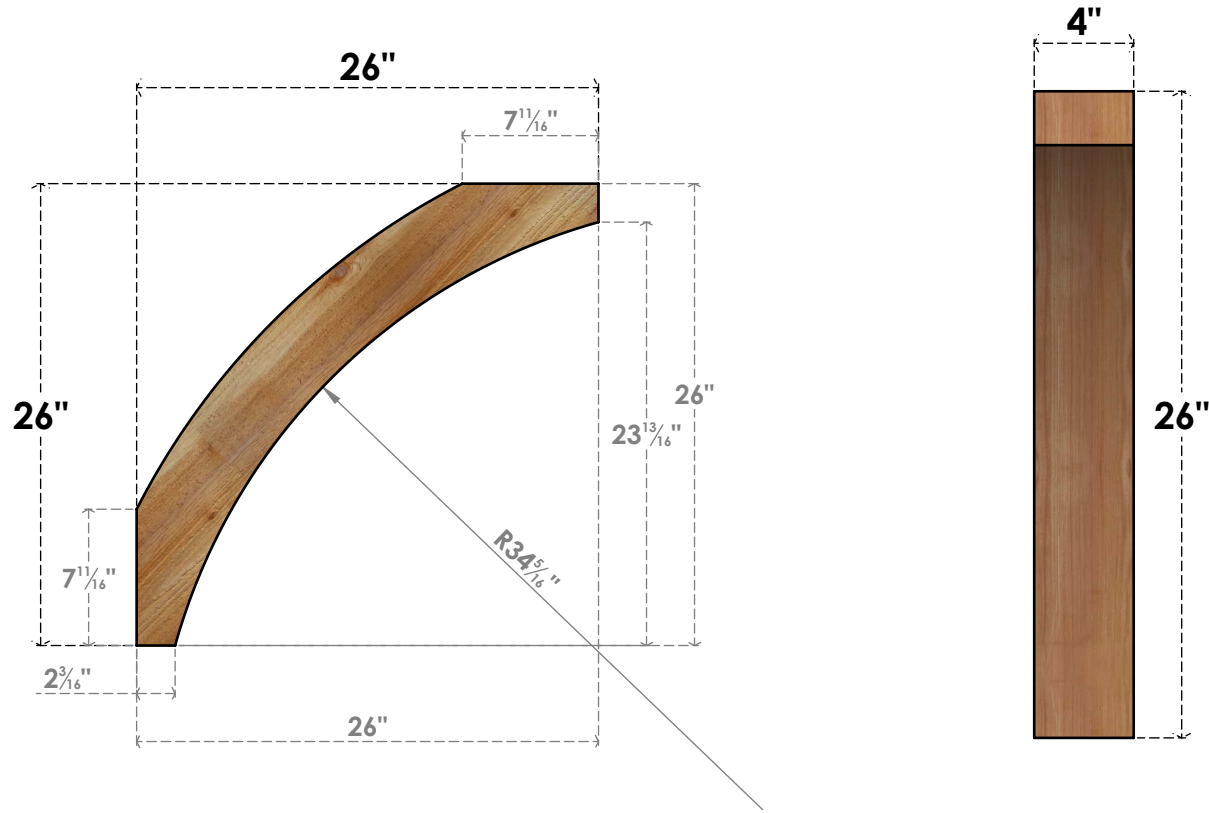

# BRC04X26X26THR00RWR

4"W X 26"D X 26"H THORTON ROUGH SAWN BRACE, WESTERN RED CEDAR

**SIDE**

**FRONT**

EKENA MILLWORK  
 2300 WEST MAIN ST.  
 CLARKSVILLE, TX 75426  
 TOLL FREE: 866-607-0453  
 WWW.EKENAMILLWORK.COM

**NOTES**

1. INSTALLATION TO BE COMPLETED IN ACCORDANCE WITH MANUFACTURER'S SPECIFICATIONS.
2. DRAWING MAY NOT BE TO SCALE
3. THIS DRAWING IS INTENDED FOR DESIGN AND PLANNING PURPOSES ONLY.
4. ALL INFORMATION CONTAINED HEREIN WAS CURRENT AT THE TIME OF DEVELOPMENT BUT MUST BE REVIEWED AND APPROVED BY THE PRODUCT MANUFACTURER TO BE CONSIDERED ACCURATE.
5. PRODUCTS ARE NOT KILN DRIED. THIS ITEM IS UNIQUE AND WILL CONTAIN THE NATURAL VARIATIONS THAT THE WOOD SPECIES OFFERS. THIS MAY RESULT IN VARIATIONS UP TO 1/4"