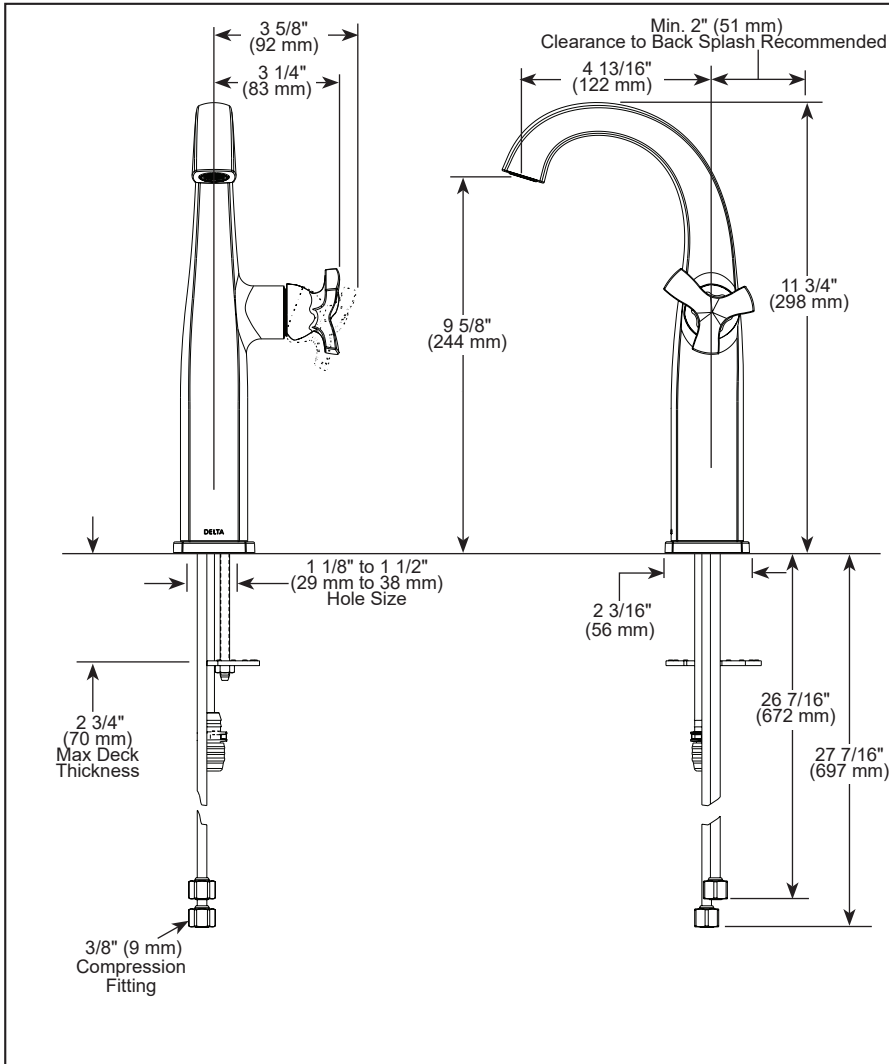

see what Delta can do™

BATHROOM FAUCET

- Stryke® Bath Collection
- Single Handle Deck Mount Vessel

FEATURES:

- Lumicoat™ Finish (-PR models only)
- Lumicoat™ Finishes easily wipe clean without cleaners and chemicals on the products most commonly touched areas

STANDARD SPECIFICATIONS:

- Max flow rate 1.2 gpm @ 60 psi, 4.5 L/min @ 414 kPa
- One hole mount
- Solid metal construction
- Diamond coated ceramic cartridge
- 1/4" O.D. straight, staggered PEX supply tubes
- Optional red/blue indicator ring provided with model
- Drain sold separately

COMPLIES WITH:

- ASME A112.18.1 / CSA B125.1
- ♿ Indicates compliance to ICC/ANSI A117.1
- EPA WaterSense®

▲ Designate Proper Finish Suffix

Delta reserves the right (1) to make changes in specifications and materials, and (2) to change or discontinue models, both without notice or obligation. Dimensions are for reference only. See current full-line price book or www.deltafaucet.com for finish options and product availability.