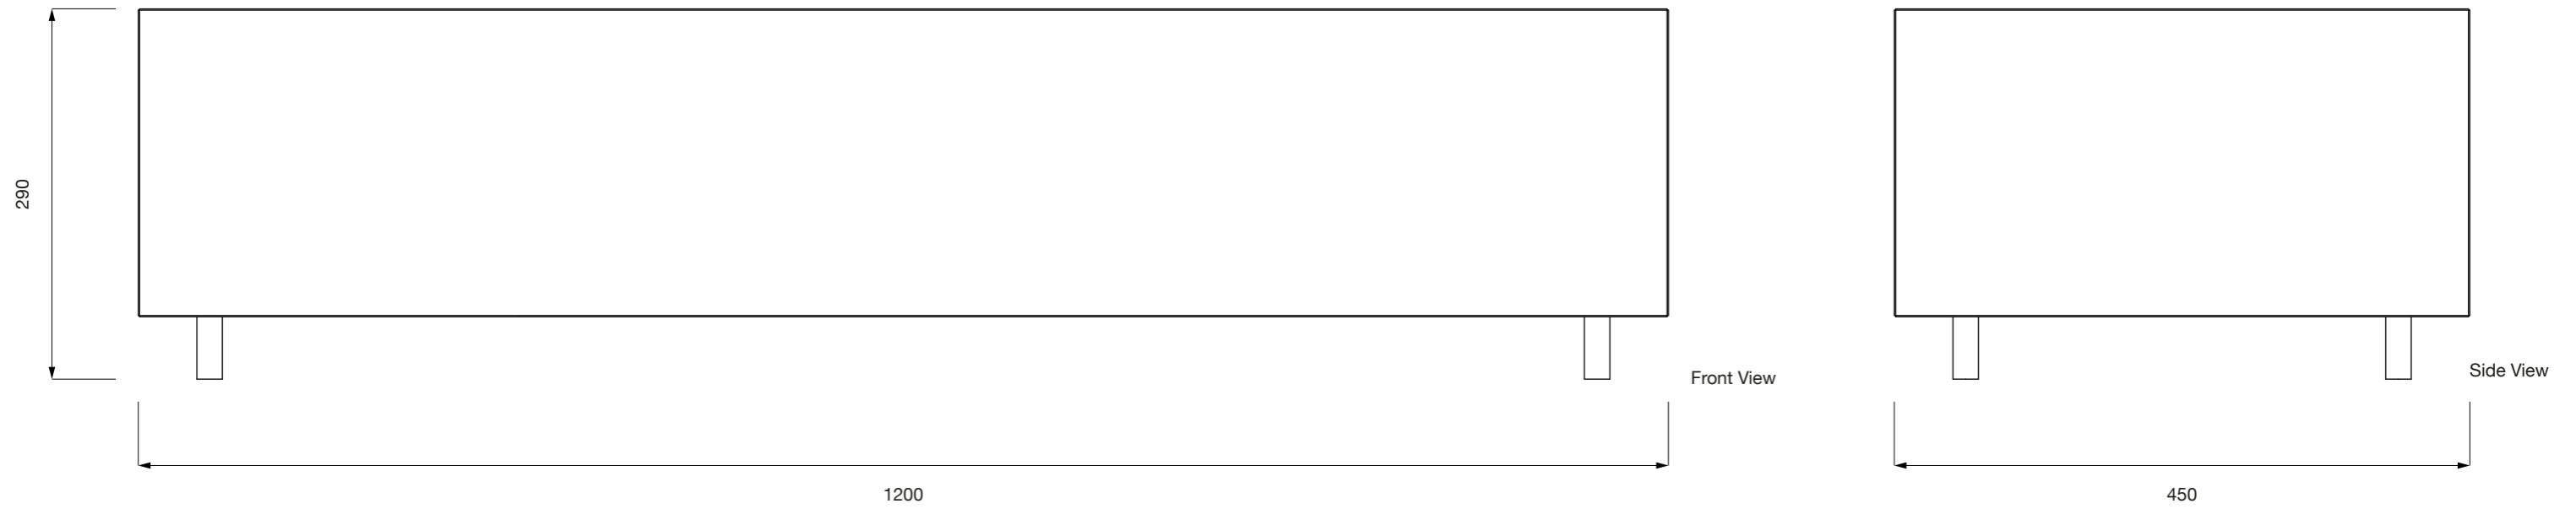

BLOC | L1200

Pauline Deltour

Established & Sons
Office +44 (0)20 7608 0990
info@establishedandsons.com
www.establishedandsons.com

Title:
2D BLOC Pauline
Deltour ©2025
EstablishedandSons
All-Rights-Reserved

Date:
06/02/2025

Scale:
1:5 Printed on A3

Page:
3/3

Dimensions:
All dimensions are
shown in millimetres

Material & Finish:
Birch plywood, high-pres-
sure laminate, black
stained oak (legs),
soft-close drawer move-
ment,
steel ball bearing nylon
castors (option).

Notes:
The copyright for this drawing and all its contents belong to
Established & Sons.
It must not be reproduced or distributed without prior consent.