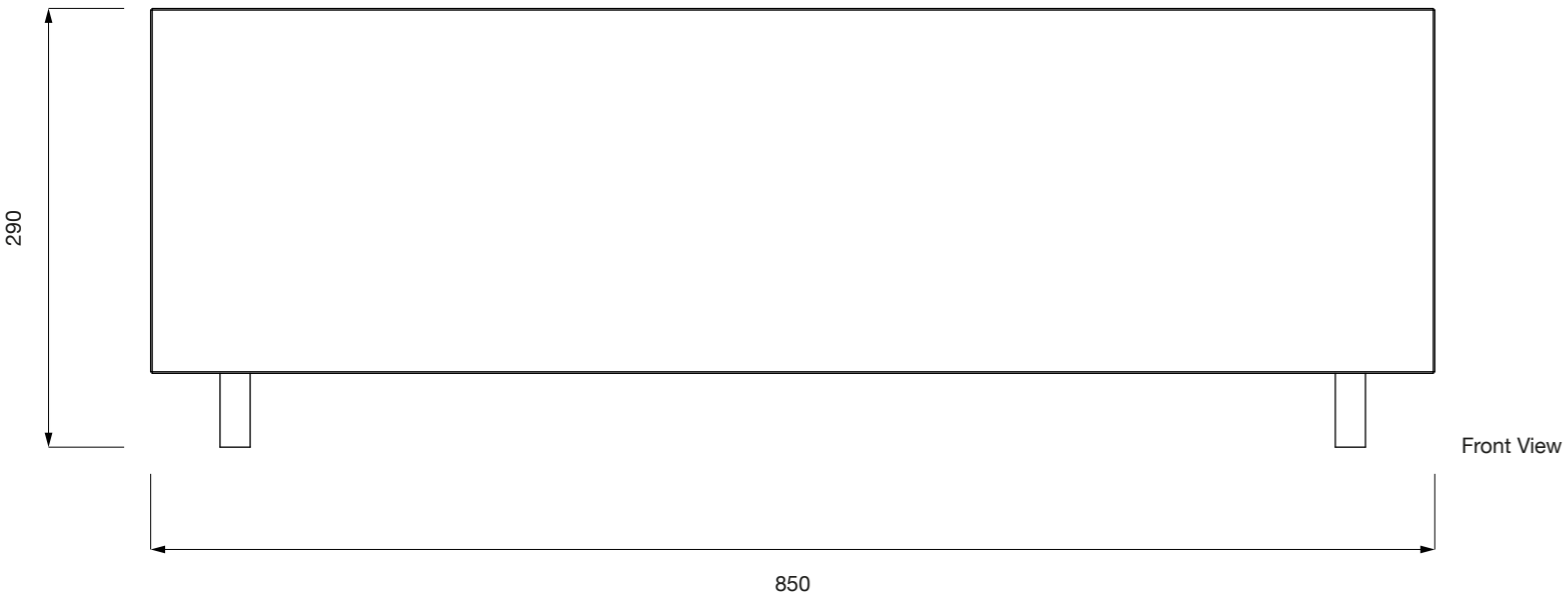

Date:
06/02/2025

Scale:
1:5 Printed on A3

Page:
1/3

Dimensions:
All dimensions are
shown in millimetres

Material & Finish:
Birch plywood, high-pres-
sure laminate, black
stained oak (legs),
soft-close drawer move-
ment,
steel ball bearing nylon
castors (option).

Notes:
The copyright for this drawing and all its contents belong to
Established & Sons.
It must not be reproduced or distributed without prior consent.

BLOC | L850

Pauline Deltour

	Established & Sons Office +44 (0)20 7608 0990 info@establishedandsons.com www.establishedandsons.com	Title: 2D BLOC Pauline Deltour ©2025 EstablishedandSons All-Rights-Reserved	Date: 06/02/2025	Scale: 1:5 Printed on A3	Page: 2/3	Dimensions: All dimensions are shown in millimetres	Material & Finish: Birch plywood, high-pres- sure laminate, black stained oak (legs), soft-close drawer move- ment, steel ball bearing nylon castors (option).	Notes: The copyright for this drawing and all its contents belong to Established & Sons. It must not be reproduced or distributed without prior consent.
---	---	---	---------------------	-----------------------------	--------------	---	---	---

Date:
06/02/2025

Scale:
1:5 Printed on A3

Page:
3/3

Dimensions:
All dimensions are
shown in millimetres

Material & Finish:
Birch plywood, high-pres-
sure laminate, black
stained oak (legs),
soft-close drawer move-
ment,
steel ball bearing nylon
castors (option).