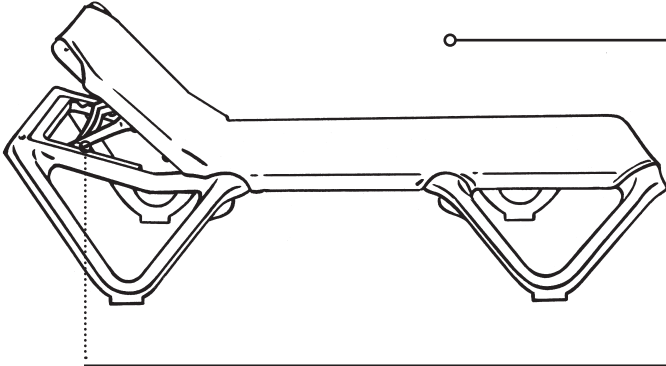

Nautical Adjustable Sling Chaise

- White Frame

Outside Length: 76.0"
 Outside Width: 28.8"
 Bed Height: 14.5"
 Unit Weight: 30.0 lbs

Product Specifications

Product Description	Reference Number	Color	UPC Code 014306	Pack Weight Each (lbs.)	Master Pack	Master Pack Volume (cu. ft)
Nautical Adjustable Sling Chaise with White Frame	99101006	Blue	101569	35.00	12	94.35
	US910106	Blue	101569	44.00	2	40.44
	99101003	Khaki	141336	35.00	12	94.35
	US910103	Khaki	141336	44.00	2	40.44
	99101241	Turquoise	909998	35.00	12	94.35
	US101241	Turquoise	909998	44.00	2	40.44
	99101099	Custom	101606	35.00	12	94.35

Nautical Adjustable Sling Chaise

Spare Parts

Sling Cord USSP0132 through USSP0254

Bernat
(Old Version) USSP0139 & USSP0140
*Not Shown

Bernat
USSP0302 & USSP0303

Reference	Description
USSP0302	BERNAT NEW VERSION WHITE
USSP0303	BERNAT NEW VERSION SANDSTONE
USSP0139	NAUTICAL BERNAT OLD VER WHITE
USSP0140	NAUTICAL BERNAT OLD VER SANDSTONE
USSP0132	SLING CHAISE CORD BLUE
USSP0133	SLING CHAISE CORD HUNTER GREEN
USSP0134	SLING CHAISE CORD TEAL
USSP0135	SLING CHAISE CORD TAUPE
USSP0136	SLING CHAISE CORD NAVY BLUE
USSP0137	SLING CHAISE CORD YELLOW
USSP0138	SLING CHAISE CORD WHITE
USSP0170	SLING CHAISE CORD AQUA
USSP0171	SLING CHAISE CORD KHAKI
USSP0250	SLING CHAISE CORD ESPRESSO
USSP0251	SLING CHAISE CORD SPA BLUE
USSP0252	SLING CHAISE CORD FERN GREEN
USSP0253	SLING CHAISE CORD TURQUOISE
USSP0254	SLING CHAISE CORD BROWN/TAUPE