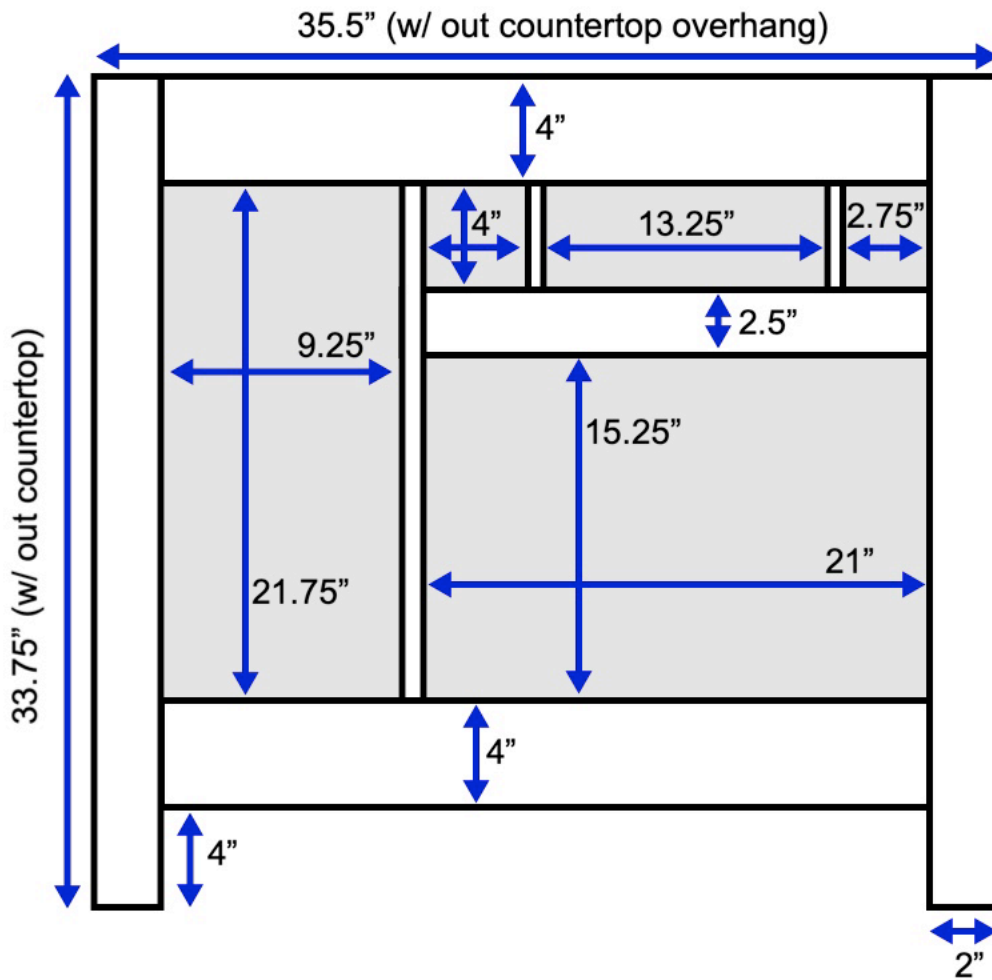

36-inch Bath Vanity (Back View)

All measurements are approximate and rounded to the nearest quarter inch.
Please allow for a slight margin of error.