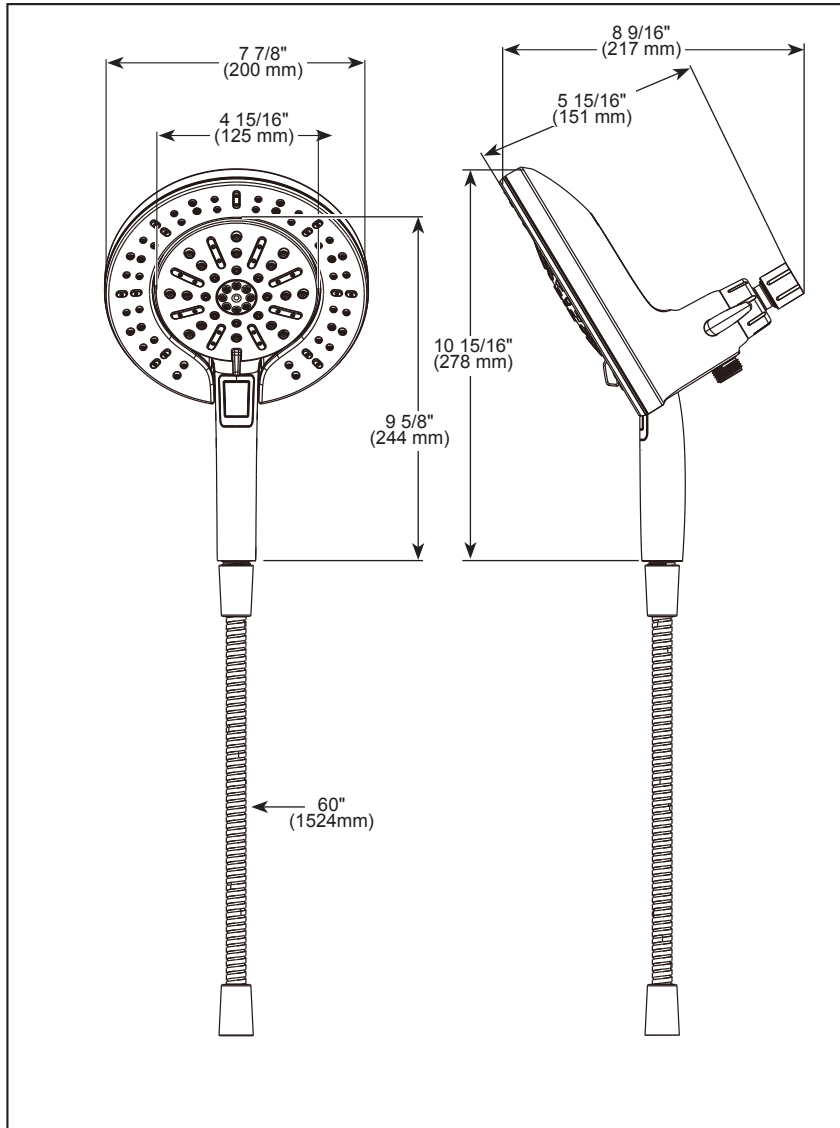

75655▲

▲ Designate proper finish suffix

see what Delta can do™

IN2ITION®

- 2-In-1 Shower
- 6-Spray Setting Hand Shower

FEATURES:

- Touch-Clean® Nozzles
- MagnaTite® Docking
- ProClean™ Spray Setting

STANDARD SPECIFICATIONS:

- Max flow rate 1.75 gpm at 80 psi, 6.6 L/min @ 550 kPa
- Integrated hand shower docks securely into shower head when not in use
- 3-Way diverter allows for single or shared operation of shower head and hand shower
- Change hand shower spray modes with easy turn dial
- Pause hand shower flow with push button pause in handle – pause is a non-positive shut-off
- Spray settings include: full body spray, massaging spray, shampoo rinsing spray, Shampoo with massage spray, pause & ProClean™ spray
- 60" (1524 mm) metal hose (Chrome, CZ & SN finishes only)
- 60" (1524 mm) UltraFlex® hose (BL finish only)
- Ball connector swivel angle is 32° (16° per side)
- Fits standard 1/2"-14 NPT pipe fitting