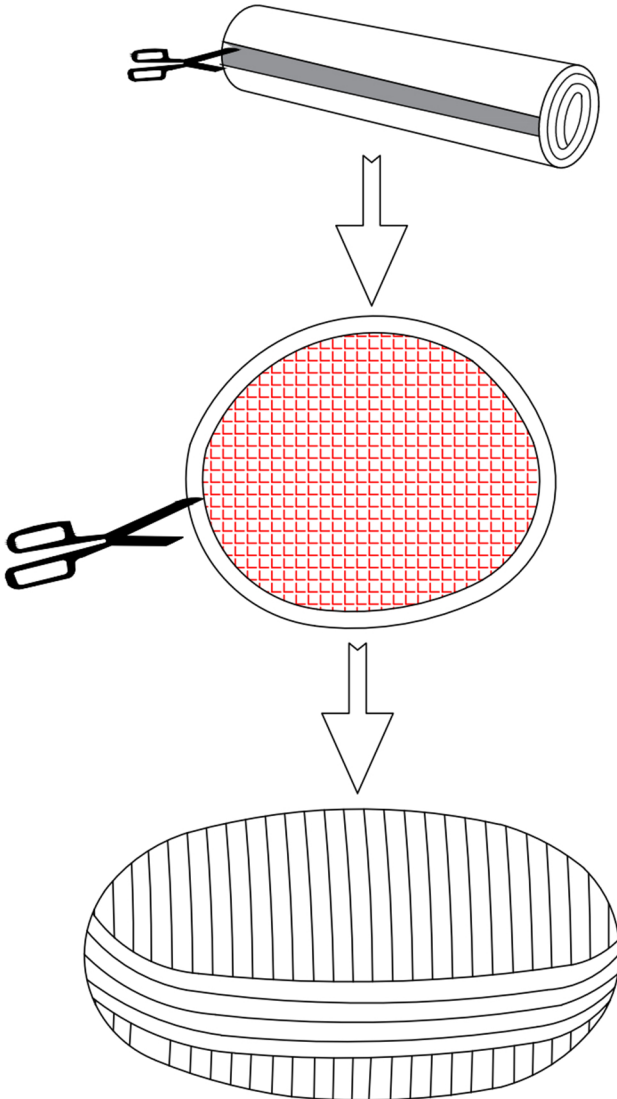

step 1

After taking out the cushions (B) from the air compression bags, please allow them to recover for a period of time. It may take up to 48 hours to fully recover. You can gently slap them to speed up the process.