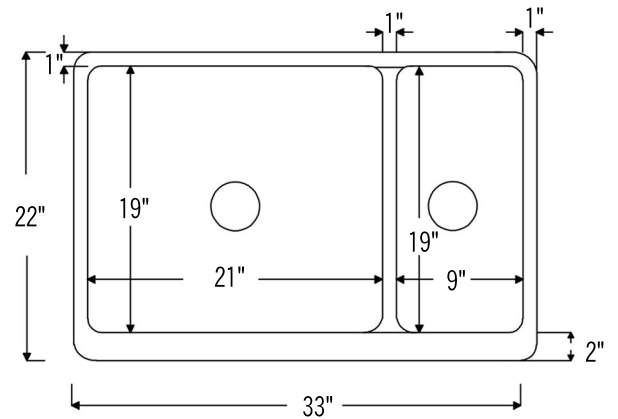

PACKAGE INCLUDES THE FOLLOWING ITEMS:

- * 33" Hammered Copper Kitchen Apron 70/30 Double Basin Sink with Short 5" Divider (Model# KA/0DB33229-SD5)
- * 3.5" Garbage Disposal Drain w/ Basket / ORB Finish (Model# D-130ORB)
- * 3.5" Kitchen Basket Strainer Drain / ORB Finish (Model# D 132ORB)
- * Oil Rubbed Bronze Installation Silicone (Model# C900-ORB)
- * Copper Sink Wax (Model# W900-WAX)

* ORB: Oil Rubbed Bronze

SINK DETAILS (Model# KA70DB33229-SD5)

- * 33" Hammered Copper Kitchen Apron 70/30 Double Basin Sink with Short 5" Divider
- * Color: Oil Rubbed Bronze | Living Copper
- * Outer Dimension: 33" x 22" x 9"
- * Inner Dimension: L: 21" x 19" x 9" | R: 9" x 19" x 9"
- * Rim: Back, Left, Right - 1" / Apron Front - 2"
- * Drain Opening: 3.5" Standard
- * Material Gauge: 14
- * CODE / STANDARD COMPLIANCE: IAPMO / cUPC LISTED

* ORB: Oil Rubbed Bronze

DRAIN #1 DETAILS (Model# D-130ORB)

- * 3.5" Deluxe Garbage Disposal Drain w/ Basket
- * Color: Oil Rubbed Bronze
- * Outer Dimension: 4.5" x 2.25"
- * Inner Dimension: 3.5"
- * Installation Type: Insinkerator Brand Compatible
- * Material: Brass
- * Prop 65 Compliant

DRAIN #2 DETAILS (Model# D-132ORB)

- * 3.5" Kitchen, Prep, Bar Basket Strainer Drain
- * Color: Oil Rubbed Bronze
- * Outer Dimension: 4.5" x 3"
- * Inner Dimension: 3.5"
- * Installation Type: Compression
- * Material: Brass/PVC
- * Prop 65 Compliant