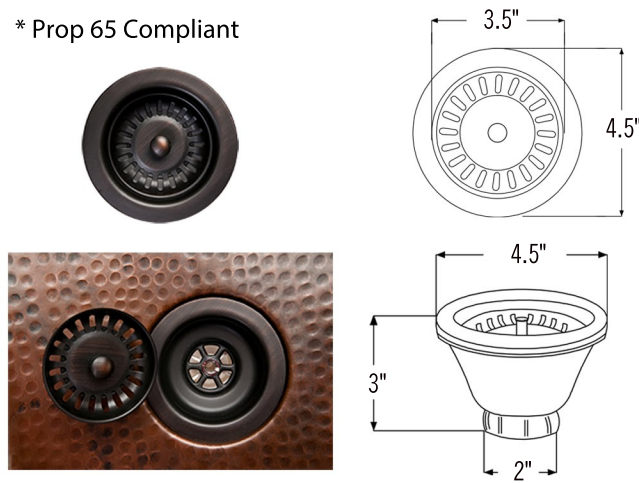

* ORB: Oil Rubbed Bronze

SINK DETAILS (Model# KA70DB33229-SD5)

- * 33" Hammered Copper Kitchen Apron 70/30 Double Basin Sink with Short 5" Divider
- * Color: Oil Rubbed Bronze | Living Copper
- * Outer Dimension: 33" x 22" x 9"
- * Inner Dimension: L: 21" x 19" x 9" | R: 9" x 19" x 9"
- * Rim: Back, Left, Right - 1" / Apron Front - 2"
- * Drain Opening: 3.5" Standard
- * Material Gauge: 14
- * CODE / STANDARD COMPLIANCE: IAPMO / cUPC LISTED

PACKAGE INCLUDES THE FOLLOWING ITEMS:

- * 33" Hammered Copper Kitchen Apron 70/30 Double Basin Sink with Short 5" Divider (Model# KA70DB33229-SD5)
- * 3.5" Garbage Disposal Drain w/ Basket / ORB Finish (Model# D-130ORB)
- * 3.5" Kitchen Basket Strainer Drain / ORB Finish (Model# D-132ORB)
- * Oil Rubbed Bronze Installation Silicone (Model# C900-ORB)
- * Copper Sink Wax (Model# W900-WAX)

* ORB: Oil Rubbed Bronze

DRAIN #1 DETAILS (Model# D-130ORB)

- * 3.5" Deluxe Garbage Disposal Drain w/ Basket
- * Color: Oil Rubbed Bronze
- * Outer Dimension: 4.5" x 2.25"
- * Inner Dimension: 3.5"
- * Installation Type: Insinkerator Brand Compatible
- * Material: Brass
- * Prop 65 Compliant

SILICONE DETAILS (Model# C900-ORB)

- * Neutral Cure Installation Silicone
- * Size: 4.7 OZ
- * Matches a Variety of Different Styled Sinks and Drains

COPPER SINK WAX DETAILS (Model# W900-WAX)

- * Copper Sink Wax Protectant
- * Made from Natural Bee's Wax
- * No Wax Build Up Ever!
- * Hard Water Protection
- * Works great on a variety of different surfaces: