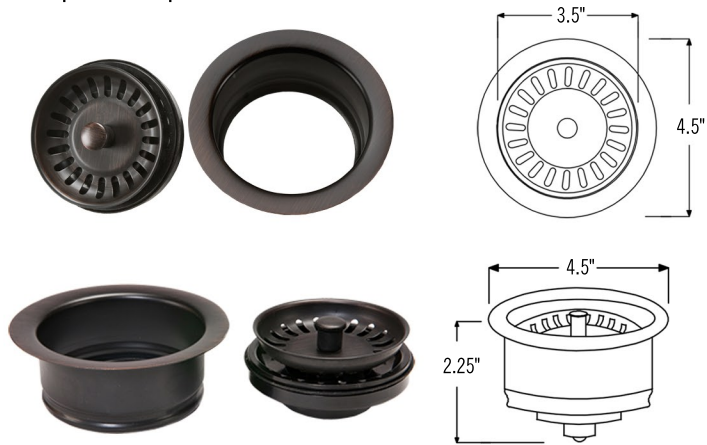

PACKAGE INCLUDES THE FOLLOWING ITEMS:

- * 33" Hammered Copper Kitchen Apron 70/30 Double Basin Sink with Short 5" Divider (Model# KA/0DB33229-SD5)
- * 3.5" Garbage Disposal Drain w/ Basket / ORB Finish (Model# D-130ORB)
- * 3.5" Kitchen Basket Strainer Drain / ORB Finish (Model# D 132ORB)
- * Oil Rubbed Bronze Installation Silicone (Model# C900-ORB)
- * Copper Sink Wax (Model# W900-WAX)

* ORB: Oil Rubbed Bronze

SINK DETAILS (Model# KA70DB33229-SD5)

- * 33" Hammered Copper Kitchen Apron 70/30 Double Basin Sink with Short 5" Divider
- * Color: Oil Rubbed Bronze | Living Copper
- * Outer Dimension: 33" x 22" x 9"
- * Inner Dimension: L: 21" x 19" x 9" | R: 9" x 19" x 9"
- * Rim: Back, Left, Right - 1" / Apron Front - 2"
- * Drain Opening: 3.5" Standard
- * Material Gauge: 14
- * CODE / STANDARD COMPLIANCE: IAPMO / cUPC LISTED

PACKAGE INCLUDES THE FOLLOWING ITEMS:

- * 33" Hammered Copper Kitchen Apron 70/30 Double Basin Sink with Short 5" Divider (Model# KA70DB33229-SD5)
- * 3.5" Garbage Disposal Drain w/ Basket / ORB Finish (Model# D-130ORB)
- * 3.5" Kitchen Basket Strainer Drain / ORB Finish (Model# D-132ORB)
- * Oil Rubbed Bronze Installation Silicone (Model# C900-ORB)
- * Copper Sink Wax (Model# W900-WAX)

* ORB: Oil Rubbed Bronze

DRAIN #1 DETAILS (Model# D-130ORB)

- * 3.5" Deluxe Garbage Disposal Drain w/ Basket
- * Color: Oil Rubbed Bronze
- * Outer Dimension: 4.5" x 2.25"
- * Inner Dimension: 3.5"
- * Installation Type: Insinkerator Brand Compatible
- * Material: Brass
- * Prop 65 Compliant