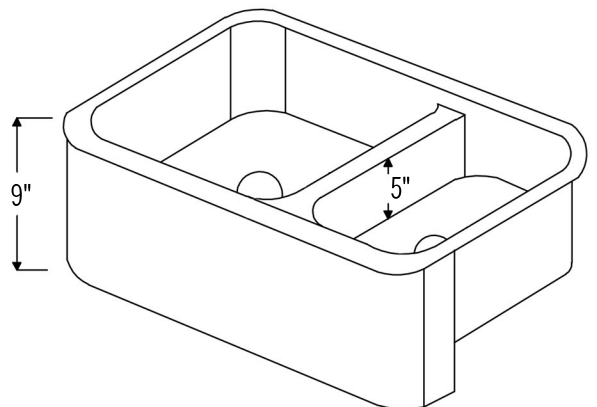

PACKAGE INCLUDES THE FOLLOWING ITEMS:

- * 33" Hammered Copper Kitchen Apron 70/30 Double Basin Sink with Short 5" Divider (Model# KA/0DB33229-SD5)
- * 3.5" Garbage Disposal Drain w/ Basket / ORB Finish (Model# D-130ORB)
- * 3.5" Kitchen Basket Strainer Drain / ORB Finish (Model# D 132ORB)
- * Oil Rubbed Bronze Installation Silicone (Model# C900-ORB)
- * Copper Sink Wax (Model# W900-WAX)

* ORB: Oil Rubbed Bronze

SINK DETAILS (Model# KA70DB33229-SD5)

- * 33" Hammered Copper Kitchen Apron 70/30 Double Basin Sink with Short 5" Divider
- * Color: Oil Rubbed Bronze | Living Copper
- * Outer Dimension: 33" x 22" x 9"
- * Inner Dimension: L: 21" x 19" x 9" | R: 9" x 19" x 9"
- * Rim: Back, Left, Right - 1" / Apron Front - 2"
- * Drain Opening: 3.5" Standard
- * Material Gauge: 14
- * CODE / STANDARD COMPLIANCE: IAPMO / cUPC LISTED

PACKAGE INCLUDES THE FOLLOWING ITEMS:

- * 33" Hammered Copper Kitchen Apron 70/30 Double Basin Sink with Short 5" Divider (Model# KA70DB33229-SD5)
- * 3.5" Garbage Disposal Drain w/ Basket / ORB Finish (Model# D-130ORB)
- * 3.5" Kitchen Basket Strainer Drain / ORB Finish (Model# D-132ORB)
- * Oil Rubbed Bronze Installation Silicone (Model# C900-ORB)
- * Copper Sink Wax (Model# W900-WAX)

* ORB: Oil Rubbed Bronze

DRAIN #1 DETAILS (Model# D-130ORB)

- * 3.5" Deluxe Garbage Disposal Drain w/ Basket
- * Color: Oil Rubbed Bronze
- * Outer Dimension: 4.5" x 2.25"
- * Inner Dimension: 3.5"
- * Installation Type: Insinkerator Brand Compatible
- * Material: Brass
- * Prop 65 Compliant