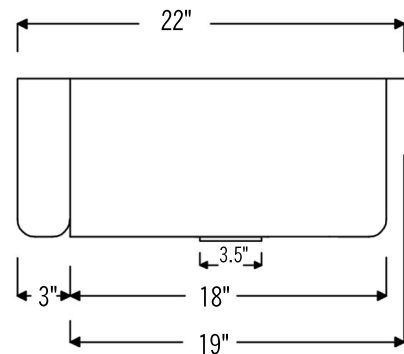

PACKAGE INCLUDES THE FOLLOWING ITEMS:

- * 33" Hammered Copper Kitchen Apron 70/30 Double Basin Sink with Short 5" Divider (Model# KA/0DB33229-SD5)
- * 3.5" Garbage Disposal Drain w/ Basket / ORB Finish (Model# D-130ORB)
- * 3.5" Kitchen Basket Strainer Drain / ORB Finish (Model# D 132ORB)
- * Oil Rubbed Bronze Installation Silicone (Model# C900-ORB)
- * Copper Sink Wax (Model# W900-WAX)

* ORB: Oil Rubbed Bronze

SINK DETAILS (Model# KA70DB33229-SD5)

- * 33" Hammered Copper Kitchen Apron 70/30 Double Basin Sink with Short 5" Divider
- * Color: Oil Rubbed Bronze | Living Copper
- * Outer Dimension: 33" x 22" x 9"
- * Inner Dimension: L: 21" x 19" x 9" | R: 9" x 19" x 9"
- * Rim: Back, Left, Right - 1" / Apron Front - 2"
- * Drain Opening: 3.5" Standard
- * Material Gauge: 14
- * CODE / STANDARD COMPLIANCE: IAPMO / cUPC LISTED

* ORB: Oil Rubbed Bronze

DRAIN #1 DETAILS (Model# D-130ORB)

- * 3.5" Deluxe Garbage Disposal Drain w/ Basket
- * Color: Oil Rubbed Bronze
- * Outer Dimension: 4.5" x 2.25"
- * Inner Dimension: 3.5"
- * Installation Type: Insinkerator Brand Compatible
- * Material: Brass
- * Prop 65 Compliant

DRAIN #2 DETAILS (Model# D-132ORB)

- * 3.5" Kitchen, Prep, Bar Basket Strainer Drain
- * Color: Oil Rubbed Bronze
- * Outer Dimension: 4.5" x 3"
- * Inner Dimension: 3.5"
- * Installation Type: Compression
- * Material: Brass/PVC
- * Prop 65 Compliant