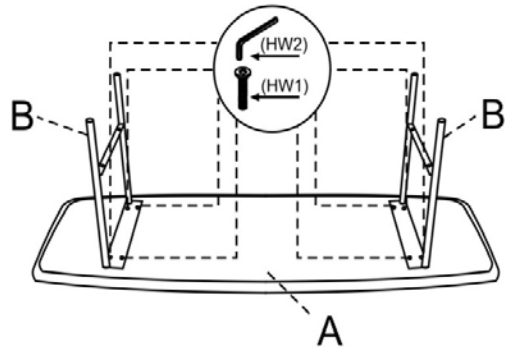

PREPARATION

*Before beginning assembly of product, make sure all parts are present. Compare parts with package contents list and hardware contents list.

*If any part is missing or damaged, do not attempt to assemble the product.

*Estimated Assembly Time: 15 minutes.

*Tools Required for Assembly (included): Allen Key

*If you are having difficulty, our friendly Customer Care team is always here to help. Please email

STEP1: Attach the legs (B) to the top (A), using Socket Screw (HW1),
Tighten with allen key (HW2)