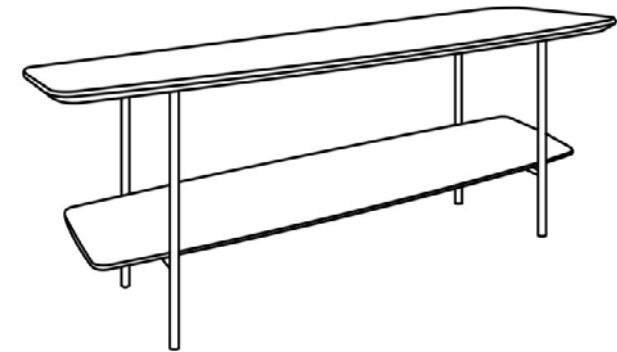

Part List and Hardware List

| PIECE | DESCRIPTION | PICTURE | QUANTITY |
|-------|--------------------------|---|----------|
| A | Top |  | 1X |
| B | Legs |  | 2X |
| C | Shelf |  | 1X |
| HW1 | Socket Screw M6x0.5x15mm |  | 12X |
| HW2 | Allen key |  | 1X |

Product Dimensions:47-1/4"WX15-3/4"DX15-3/4"H

 WARNING 

Weight Capacity:30LBS

Warning:Do not stand on table

Warning:Do not over torque screws

PREPARATION

*Before beginning assembly of product, make sure all parts are present. Compare parts with package contents list and hardware contents list.