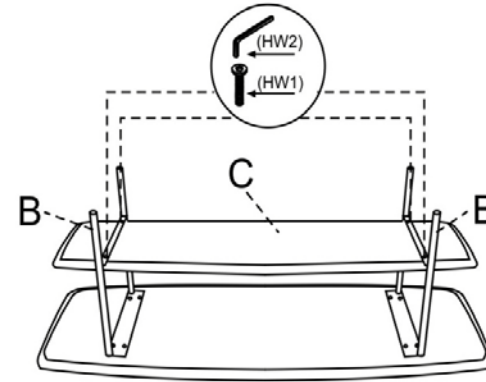

Part List and Hardware List

| PIECE | DESCRIPTION | PICTURE | QUANTITY |
|-------|--------------------------|---|----------|
| A | Top |  | 1X |
| B | Legs |  | 2X |
| C | Shelf |  | 1X |
| HW1 | Socket Screw M6x0.5x15mm |  | 12X |
| HW2 | Allen key |  | 1X |

Product Dimensions:47-1/4"WX15-3/4"DX15-3/4"H

 WARNING 

Weight Capacity:30LBS

Warning:Do not stand on table

Warning:Do not over torque screws

PREPARATION

*Before beginning assembly of product, make sure all parts are present. Compare parts with package contents list and hardware contents list.

STEP1: Attach the legs (B) to the top (A), using Socket Screw (HW1),
Tighten with allen key (HW2)

STEP2: Attach the shelf (C) to the legs (B), using Socket Screw (HW1)
Tighten with allen key (HW2)