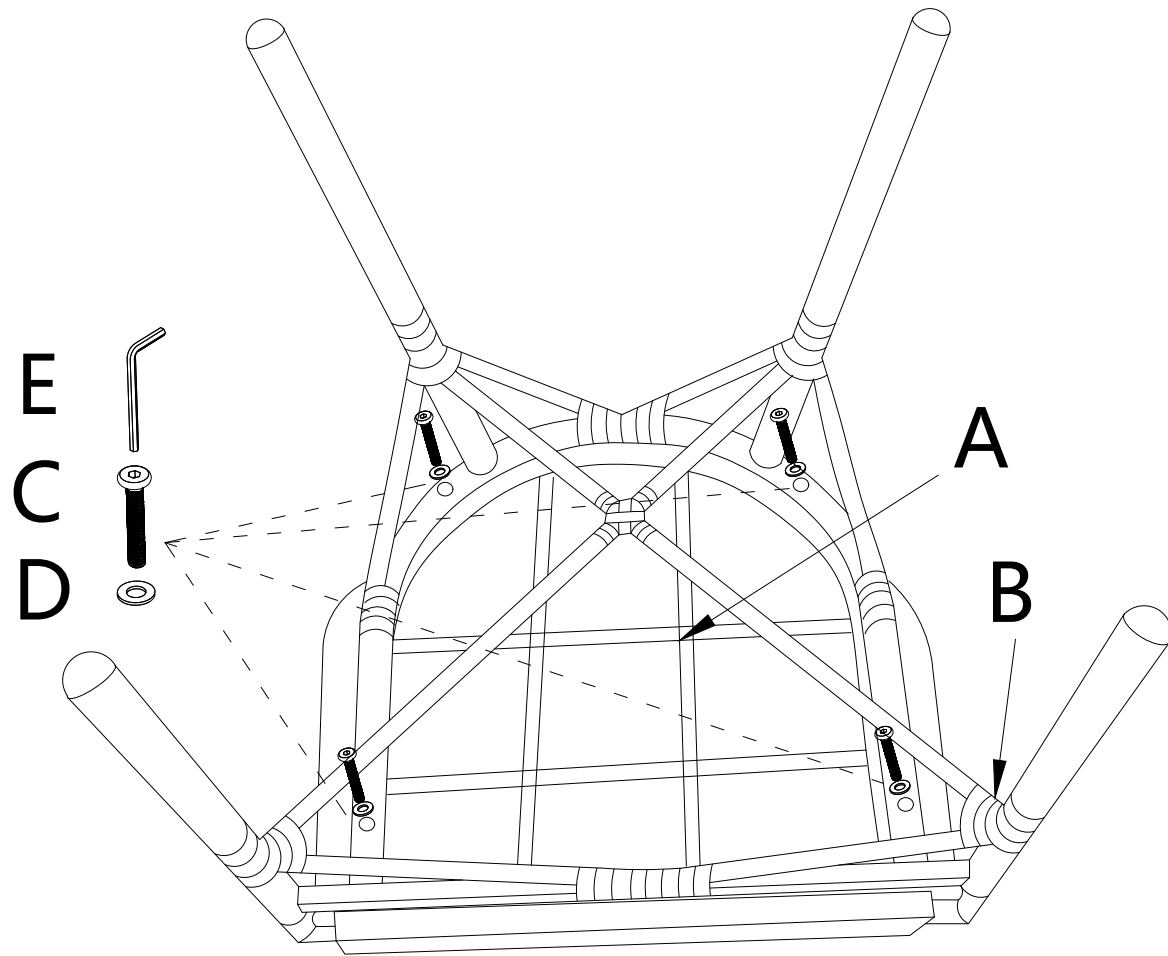

### Hardware List

LABEL		DESCRIPTION	QTY
C	 M6*40	Bolt	4
D	 M6	Washer	4
E	 M6	Hex wrench	1

ATTENTION:  
DO NOT tighten screws completely until assembly is completed;

1

Cx4PCS  
M6\*40(MM)

Dx4PCS  
M6

2

Cx4CS  
M6\*30(MM)