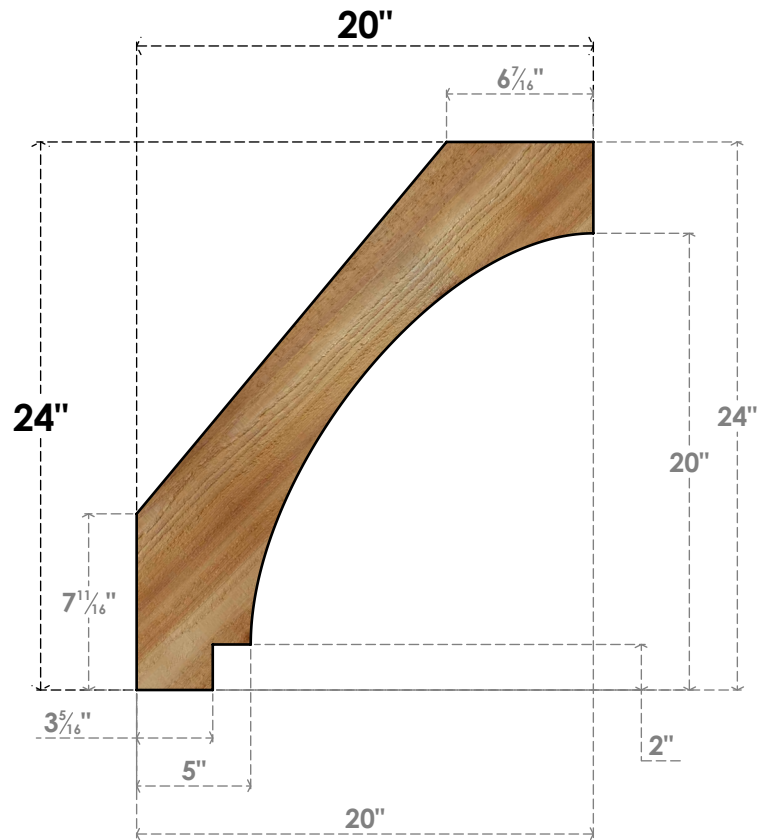

BRC04X20X24IMP00RWR

4"W X 20"D X 24"H IMPERIAL ROUGH SAWN BRACE, WESTERN RED CEDAR

SIDE

FRONT

EKENA MILLWORK
 2300 WEST MAIN ST.
 CLARKSVILLE, TX 75426
 TOLL FREE: 866-607-0453
 WWW.EKENAMILLWORK.COM

NOTES