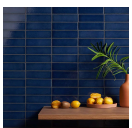

COLOR ONE JEAN BLUE 2X8 CRACKLED GLOSSY LAVA STONE TILE

Made of enduring lava stone, Color One Jean Blue 2x8 Crackled Glossy Lava Stone Tile gives natural stone subway tile a colorful refresh. The 2-by-8-inch format lends itself to a variety of installation patterns. When applied to lava stone, the glaze develops subtle crackle lines, surface variations, and pooling on the tile's edges. This unique finish adds to this tile's timeless character.

COLORS

Arctic Blue

Blush Pink

Chalk White

Charcoal Gray

+19

SPECIFICATIONS

Colorway
Blue

Commercial
Wall, Floor

Finish
Glossy

Item Size
2.36" x 7.87"

Material
Lava Stone

Residential
Wall, Floor

PRODUCT GALLERY

DETAILED SPECS

Available Sizes

Add a new color to your life with the Color One Collection—a line of subway tiles that combines a curated color palette of trendy pastels and neutrals in cement and lava stone, which showcase the shade variations inherent to their pigmentation. A celebration of color, surface, and material, this collection delivers authentic craftsmanship for high-end projects.