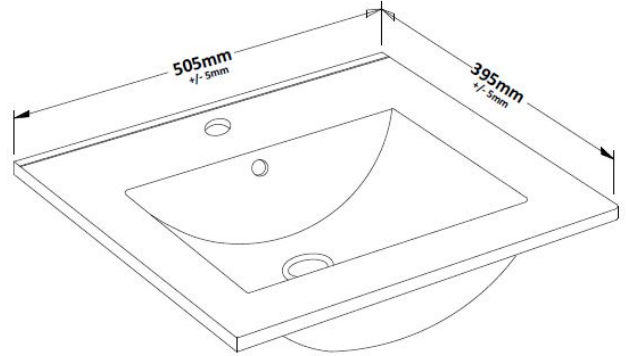

CUSTOMER DATA SHEET

DESCRIPTION: 500 Wh 2-Drawer Vanity With Basin B

CUSTOMER DATA SHEET - FURNITURE

DESCRIPTION: 500 Wall Hung 2-Drawer Basin Unit

PRODUCT DIMENSIONS

Height (mm)	Width (mm)	Depth (mm)	Nett Wgt Kg
538	500	383	26

PACKAGING DIMENSIONS

Height (mm)	Width (mm)	Depth (mm)	Gross Wgt Kg
560	520	405	26

PACKAGING DATA

Box Colour	Brown Cardboard Box		
Box Qty	1	Label Colour	White Label
Label Size	100 x 50	Label Qty	2

OUTER BOX DIMENSIONS (If Applicable)

Height (mm)	Width (mm)	Depth (mm)	Gross Wgt Kg

PRODUCT DETAILS

Country of Origin	United Kingdom			
Fitting Instruction	No			
Constr' Method	Cam & Wood Dowel			
Cabinet Finish	MFC Textured Woodgrain			
Cab Thickness (mm)	18			
Drawer Included	Yes			
No of Shelves	0			
Hinge Inc'	Not Applicable			
Fixings Inc'	Yes			
Handle Inc'	Yes, Supplied			
Handle Type	Strap			
Certification	FSC	Yes	CE	N/A
Colour	Driftwood			
Constr' Type	Rigid			
Fascia Finish	MFC Textured Woodgrain			
Fas Thickness (mm)	18			
Drawer Type	80mm High Metal Softclose			
Hinge Type	Not Applicable			
Adjustable Legs	No, Not Required			
Handle Style	Contemporary			
Waste Shroud	Yes			

CUSTOMER DATA SHEET - CERAMICS

DESCRIPTION:

500mm Minimalist Basin 1Th

PRODUCT DIMENSIONS

Height (mm)	Width (mm)	Depth (mm)	Nett Wgt Kg
170	500	390	9

PACKAGING DIMENSIONS

Height (mm)	Width (mm)	Depth (mm)	Gross Wgt Kg
400	520	200	9