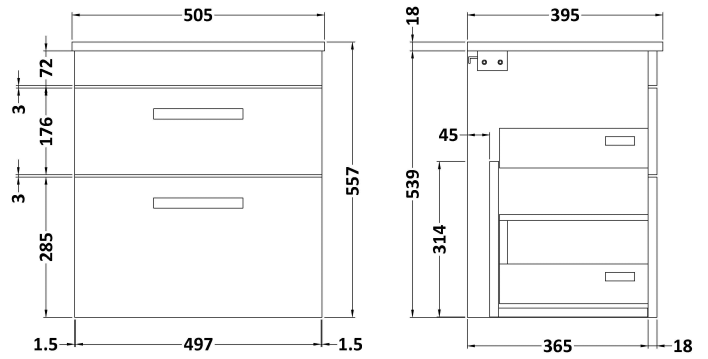

CUSTOMER DATA SHEET

DESCRIPTION: 500 Wh 2-Drawer Vanity With Basin B

CUSTOMER DATA SHEET - FURNITURE

DESCRIPTION: 500 Wall Hung 2-Drawer Basin Unit

PRODUCT DIMENSIONS

Height (mm)	Width (mm)	Depth (mm)	Nett Wgt Kg
538	500	383	26

PACKAGING DIMENSIONS

Height (mm)	Width (mm)	Depth (mm)	Gross Wgt Kg
560	520	405	26

PACKAGING DATA

Box Colour	Brown Cardboard Box		
Box Qty	1	Label Colour	White Label
Label Size	100 x 50	Label Qty	2

OUTER BOX DIMENSIONS (If Applicable)

CUSTOMER DATA SHEET - CERAMICS

DESCRIPTION:

500mm Minimalist Basin 1Th

PRODUCT DIMENSIONS

Height (mm)	Width (mm)	Depth (mm)	Nett Wgt Kg
170	500	390	9

PACKAGING DIMENSIONS

Height (mm)	Width (mm)	Depth (mm)	Gross Wgt Kg
400	520	200	9

PACKAGING DATA

Box Colour	Brown Cardboard Box		
Box Qty	1	Label Colour	White Label
Label Size	105 x 50	Label Qty	1

OUTER BOX DIMENSIONS (If Applicable)

Height (mm)	Width (mm)	Depth (mm)	Gross Wgt Kg

PRODUCT DETAILS