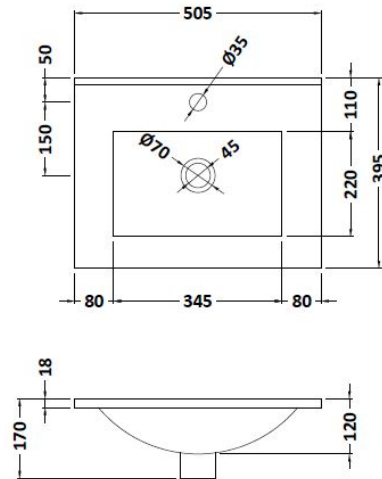

CUSTOMER DATA SHEET

DESCRIPTION: 500 Wh 2-Drawer Vanity With Basin B

CUSTOMER DATA SHEET - FURNITURE

DESCRIPTION: 500 Wall Hung 2-Drawer Basin Unit

PRODUCT DIMENSIONS

Height (mm)	Width (mm)	Depth (mm)	Nett Wgt Kg
538	500	383	26

PACKAGING DIMENSIONS

Height (mm)	Width (mm)	Depth (mm)	Gross Wgt Kg
560	520	405	26

PACKAGING DATA

Box Colour	Brown Cardboard Box		
Box Qty	1	Label Colour	White Label
Label Size	100 x 50	Label Qty	2

OUTER BOX DIMENSIONS (If Applicable)

CUSTOMER DATA SHEET - CERAMICS

DESCRIPTION:

500mm Minimalist Basin 1Th

PRODUCT DIMENSIONS

Height (mm)	Width (mm)	Depth (mm)	Nett Wgt Kg
170	500	390	9

PACKAGING DIMENSIONS

Height (mm)	Width (mm)	Depth (mm)	Gross Wgt Kg
400	520	200	9

PACKAGING DATA

Box Colour	Brown Cardboard Box		
Box Qty	1	Label Colour	White Label
Label Size	105 x 50	Label Qty	1

OUTER BOX DIMENSIONS (If Applicable)

Height (mm)	Width (mm)	Depth (mm)	Gross Wgt Kg

PRODUCT DETAILS