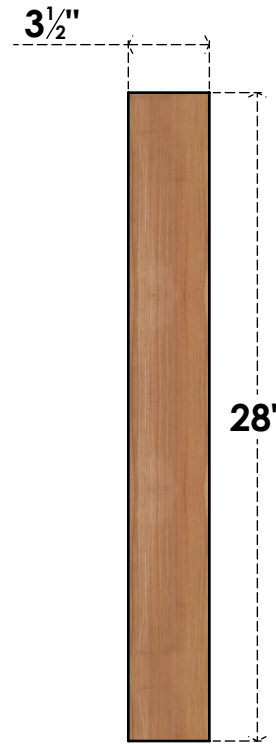

BRC04X16X28TRA00SWR

3 1/2"W X 16"D X 28"H TRADITIONAL SMOOTH BRACE, WESTERN RED CEDAR

SIDE

FRONT

EKENA MILLWORK
 2300 WEST MAIN ST.
 CLARKSVILLE, TX 75426
 TOLL FREE: 866-607-0453
 WWW.EKENAMILLWORK.COM

NOTES