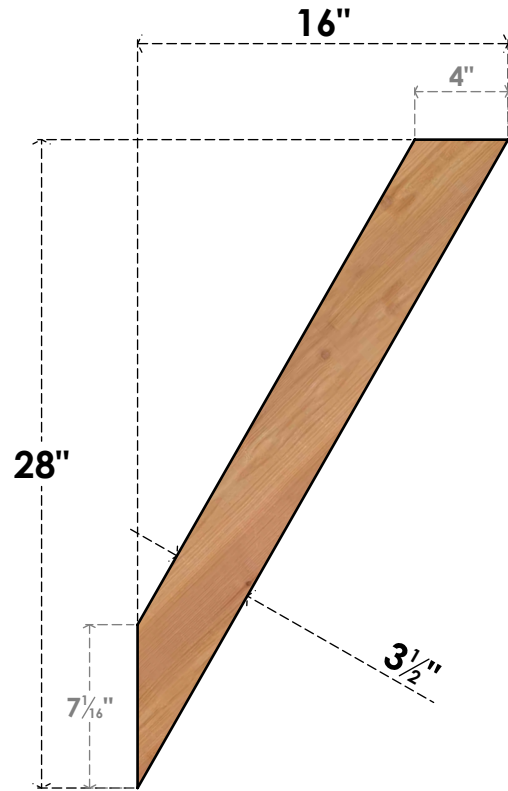

BRC04X16X28TRA00SWR

3 1/2"W X 16"D X 28"H TRADITIONAL SMOOTH BRACE, WESTERN RED CEDAR

SIDE

FRONT

EKENA MILLWORK
 2300 WEST MAIN ST.
 CLARKSVILLE, TX 75426
 TOLL FREE: 866-607-0453
 WWW.EKENAMILLWORK.COM

NOTES